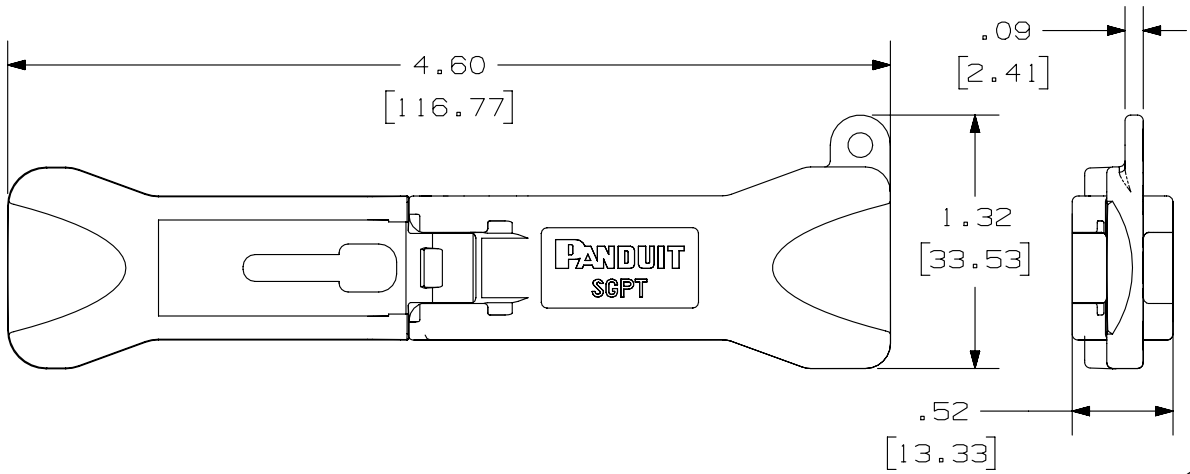

2

1

THIS COPY IS PROVIDED ON A RESTRICTED BASIS AND IS NOT TO BE USED IN ANY WAY DETRIMENTAL TO THE INTERESTS OF PANDUIT CORP.

PANDUIT PART#	WEIGHT
SGPT	.28 LB/10 PCS (127 g/10 PCS)

- NOTES:
1. ASSEMBLY TOOL FOR SMALL GAUGE (28/30 AWG) CAT5E AND CAT6 PLUGS.
 2. SEE CATALOG FOR COMPLETE LIST OF SMALL GAUGE PRODUCTS.
 3. DIMENSIONS IN BRACKETS ARE IN METRIC.
 4. MATERIAL: 20% GLASS FILLED NYLON.

PART NUMBER		SGPT	
TITLE			
SMALL GAUGE (28/30AWG) MODULAR PLUG ASSEMBLY TOOL			
CUSTOMER DRAWING			
ITEM REVISION NAME		11M297AB/00	
DATASET FILE NAME		11M297AB_DC03/00B	
UNLESS OTHERWISE SPECIFIED, DIMENSIONAL TOLERANCES ARE: IN [mm]		MATERIAL:	
.x ± .xxx ± .010 [.3]		SEE NOTES	
.xx ± .03 [.8]		DRAWING NUMBER:	
ANGLES ±		11M297AB-03	
THIRD ANGLE PROJECTION		SHT 1 OF 1	
DRAWN BY	DATE	CHK	SCALE
LZ	11-30-11	LZ	FULL
REV	DATE	BY	CHK
1	4-30-14	BJN	JSP
APR	DESCRIPTION		ECN
	REVISED & REDRAWN PREVIOUS REVISIONS REMVD FOR CLARITY		11M297AB-03