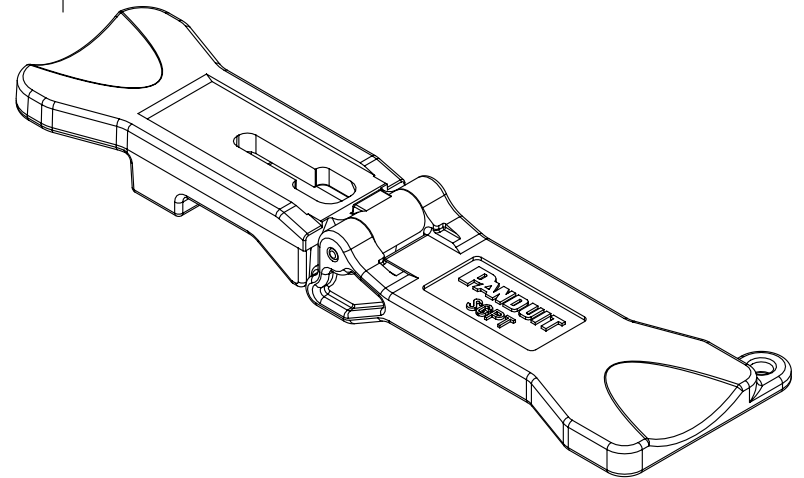

2

1

THIS COPY IS PROVIDED ON A RESTRICTED BASIS AND IS NOT TO BE USED IN ANY WAY DETRIMENTAL TO THE INTERESTS OF PANDUIT CORP.

PANDUIT PART#	WEIGHT
SGPT	.28 LB/10 PCS (127 g/10 PCS)

- NOTES:
1. ASSEMBLY TOOL FOR SMALL GAUGE (28/30 AWG) CAT5E AND CAT6 PLUGS.
 2. SEE CATALOG FOR COMPLETE LIST OF SMALL GAUGE PRODUCTS.
 3. DIMENSIONS IN BRACKETS ARE IN METRIC.
 4. MATERIAL: 20% GLASS FILLED NYLON.

PART NUMBER		SGPT	
TITLE			
SMALL GAUGE (28/30AWG) MODULAR PLUG ASSEMBLY TOOL			
CUSTOMER DRAWING			
ITEM REVISION NAME		11M297AB/00	
DATASET FILE NAME		11M297AB_DC03/00B	
UNLESS OTHERWISE SPECIFIED, DIMENSIONAL TOLERANCES ARE: IN [mm]		MATERIAL:	
.x ± .xxx ± .010 [.3]		SEE NOTES	
.xx ± .03 [.8]		DRAWING NUMBER:	
ANGLES ±		11M297AB-03	
THIRD ANGLE PROJECTION		SHT 1 OF 1	
DRAWN BY	DATE	CHK	SCALE
LZ	11-30-11	LZ	FULL
REV	DATE	BY	CHK
1	4-30-14	BJN	JSP
APR	DESCRIPTION		ECN
	REVISED & REDRAWN PREVIOUS REVISIONS REMVD FOR CLARITY		11M297AB-03