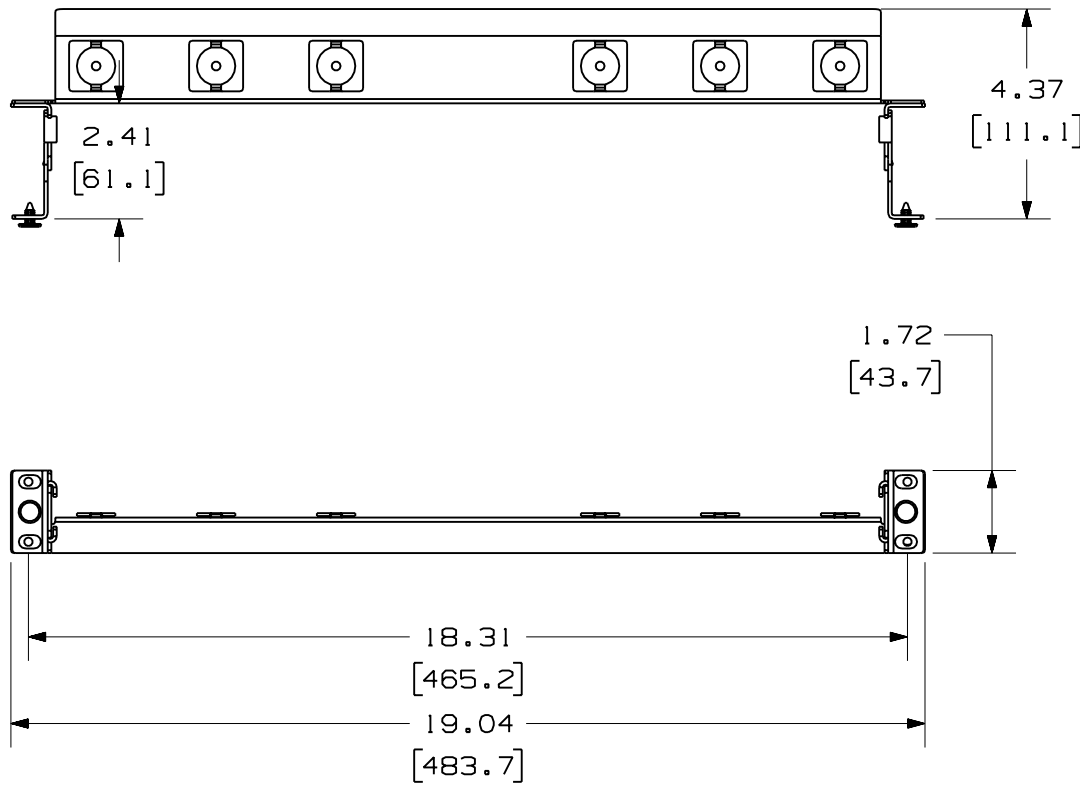

THIS COPY IS PROVIDED ON A RESTRICTED BASIS AND IS NOT TO BE USED IN ANY WAY DETRIMENTAL TO THE INTERESTS OF PANDUIT CORP.

PANDUIT P/N	WEIGHT
SRBBRM-KIT	.74 LB/EACH PC (335.7 g/EACH PC)

NOTES:

- SEE CURRENT CATALOG FOR ADDITIONAL PART NUMBER SUFFIXES TO INDICATE COLOR AND OR PACKAGE QUANTITY.
- SEE CATALOG FOR COMPLETE LIST OF PARTS APPLICABLE FOR USE WITH THIS PART.
- DIMENSIONS IN PARENTHESES ARE IN METRIC.
- PART INCLUDES:
 - 1- STRAIN RELIEF BAR
 - 6- TAK-TY
 - 1- #12-24 SCREW KIT
 - 1- M6 SCREW KIT
 - 2- RATCHET FASTENER
 - 2- LATCH BRACKET
 - 2- TAB BRACKET (ASSEMBLED TO THE STRAIN RELIEF BAR)

MODEL FILENAME	M02644AA_SRBBRM-KIT_00.PRT	SIZE	A
DRAWING FILENAME	M02644AA_DC_00A.PRT		

STRAIN RELIEF BAR KIT WITH SRBM19BLY AND QUICK RELEASE BRACKETS
CUSTOMER DRAWING

 PANDUIT ™ CORP. TINLEY PARK, ILL 60477	I.T. NUMBER	N/A
	PRODUCT SPEC	N/A
 THIRD ANGLE PROJECTION	WORK INSTRUCTION	N/A
	SCALE	NONE
DRAWN BY JsP	MATERIAL:	PART NO. SRBBRM-KIT
DATE 9-19-06	STRAIN RELIEF BAR-C.R.S.	DRAWING NO. 02644-01
CHK'D	QUICK RELEASE BRACKETS-C.R.S.	