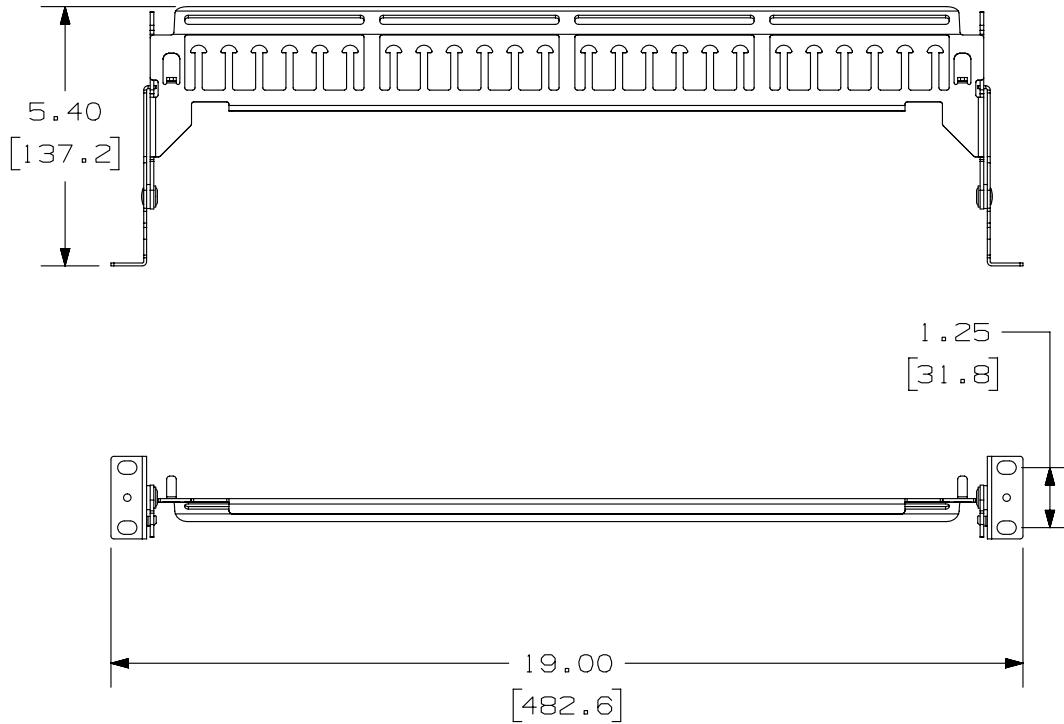

THIS COPY IS PROVIDED ON A RESTRICTED BASIS AND IS NOT TO BE USED IN ANY WAY DETRIMENTAL TO THE INTERESTS OF PANDUIT CORP.

PANDUIT P/N	WEIGHT
SRBPBL	.80 LB/EACH PC (360.6 g/EACH PC)

NOTES:

- SEE CURRENT CATALOG FOR ADDITIONAL PART NUMBER SUFFIXES TO INDICATE COLOR AND OR PACKAGE QUANTITY.
- SEE CATALOG FOR COMPLETE LIST OF PARTS APPLICABLE FOR USE WITH THIS PART.
- DIMENSIONS IN [ ] ARE IN METRIC.
- PART INCLUDES:
  - 1- STRAIN RELIEF BAR ASSEMBLY
  - 2- RATCHET FASTENER
  - 25- CABLE TIE

PART NUMBER		SRBPBL	
TITLE			
PIVOTING STRAIN RELIEF BAR			
CUSTOMER DRAWING			
ITEM REVISION NAME		M02589AD/00	
DATASET FILE NAME		M02589AD_DC/00B	
UNLESS OTHERWISE SPECIFIED, DIMENSIONAL TOLERANCES ARE: IN [ mm ]		MATERIAL:	
.x ± .xxx ± .010 [ .3 ]		C.R.S.	
.xx ± .03 [ .8 ]		DRAWING NUMBER:	
ANGLES ±		02589-12	
THIRD ANGLE PROJECTION		SHT 1 OF 1	
DRAWN BY	DATE	CHK	SCALE
JSP	5-14-07	REFR	NONE
REV	DATE	BY	CHK
1	5/8/14	JSP	REFR
R	5-14-07	JSP	REFR
DESCRIPTION		ECN	
A. REVISED DRAWING TITLE BLOCK.		02589-12	
RELEASED TO PRODUCTION		02589-12	