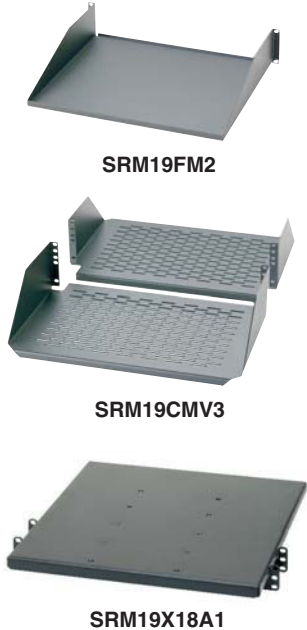

### Rack Mount Shelves

- Load ratings up to 250 lbs. refer to part descriptions for specific load ratings

Part Number	Part Description	No. of Rack Spaces <sup>^</sup>	Std. Pkg. Qty.
<b>SRM19FM1</b>	19" front mount shelf, steel. Dimensions: 1.7"H x 19.0"W x 15.2"D (44mm x 483mm x 385mm). Load rating 30 lbs.	1	1
<b>SRM19FM2</b>	19" front mount shelf, steel. Dimensions: 3.5"H x 19.0"W x 15.2"D (88mm x 483mm x 385mm). Load rating 50 lbs.	2	1
<b>SRM19CMV3</b>	19" cantilevered shelf, vented aluminum. Includes two-piece shelf that mounts to front and back of EIA racks. Dimensions: 5.2"H x 19.2"W x 12.5"D (133mm x 489mm x 316mm). Load rating 200 lbs.	3	1
<b>SRM19CM3</b>	19" cantilevered shelf, aluminum. Includes two-piece shelf that mounts to front and back of EIA racks. Dimensions: 5.2"H x 19.2"W x 12.5"D (133mm x 489mm x 316mm). Load rating 200 lbs.	3	1
<b>SRM19X18A1</b>	19" adjustable mount shelf, steel, mounts to front and back of EIA racks. Dimensions: 1.8"H x 19.0"W x 18.0"D (44mm x 483mm x 457mm). Load rating 250 lbs.	1	1
<b>SRM19X25A1</b>	19" adjustable mount shelf, steel, mounts to front and back of EIA racks. Dimensions: 1.8"H x 19.0"W x 25.0"D (44mm x 483mm x 635mm). Load rating 250 lbs.	1	1

<sup>^</sup>One rack space = 1.75" (44.45mm).  
All product color is black.

### Panel Extender Brackets

- Allow for mounting 19" product on 23" standard EIA racks or cabinets
- Offset bracket design maintains flush mounting of panels
- Mounting hardware included

Part Number	Part Description	No. of Rack Spaces <sup>^</sup>	Std. Pkg. Qty.	Std. Ctn. Qty.
<b>PEB1</b>	Converts 19" horizontal panels to 23" panels.	1	1	10
<b>PEB2</b>	Converts 19" horizontal panels to 23" panels.	2	1	10

<sup>^</sup>One rack space = 1.75". (44.45mm).  
All product color is black.