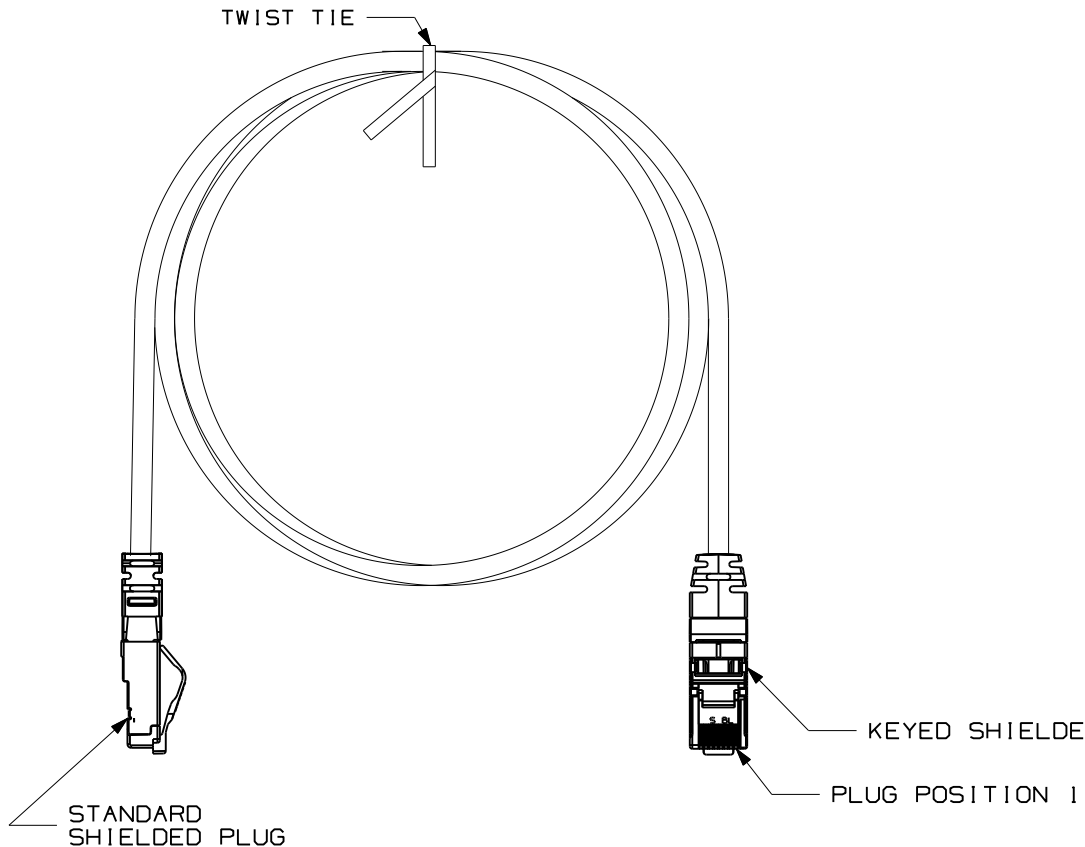

THIS COPY IS PROVIDED ON A RESTRICTED BASIS AND IS NOT TO BE USED IN ANY WAY DETRIMENTAL TO THE INTERESTS OF PANDUIT CORP.

PANDUIT PART NUMBER	MIN. CABLE LENGTH	WEIGHT
STPK6X3**	3 FT.	.095 LB/EACH (43.1 g/EACH)
STPK6X5**	5 FT.	.150 LB/EACH (68.0 g/EACH)
STPK6X7**	7 FT.	.205 LB/EACH (93.0 g/EACH)
STPK6X10**	10 FT.	.260 LB/EACH (117.9 g/EACH)
STPK6X14**	14 FT.	.395 LB/EACH (179.2 g/EACH)
STPK6X1M**	1 METER	.103 LB/EACH (46.6 g/EACH)
STPK6X2M**	2 METERS	.193 LB/EACH (87.4 g/EACH)
STPK6X3M**	3 METERS	.283 LB/EACH (128.4 g/EACH)
STPK6X5M**	5 METERS	.460 LB/EACH (209.0 g/EACH)
STPK6X7M**	7 METERS	.660 LB/EACH (299.4 g/EACH)
STPK6X10M**	10 METERS	.943 LB/EACH (427.7 g/EACH)

T568B WIRING SCHEME

PLUG POSITION:	CABLE WIRE:
1	WHITE/ORANGE
2	ORANGE
3	WHITE/GREEN
4	BLUE
5	WHITE/BLUE
6	GREEN
7	WHITE/BROWN
8	BROWN

MODEL FILENAME	M03011AD/00	SIZE	A
DRAWING FILENAME	M03011E0_DC67/00B		
TITLE	TX6A 10GIG SHIELDED KEYED PATCH CORDS CUSTOMER DRAWING		
	PANDUIT ^R CORP. TINLEY PARK, IL 60477	I.I. NUMBER	
	ALL DIMENSIONS ARE GIVEN IN INCHES, UNLESS OTHERWISE SPECIFIED. DIMENSIONAL TOLERANCES ARE: (.X) ± (.XXX) ± (.XX) ± ANGLES ±	PRODUCT SPEC	
DRAWN BY	MDJr	WORK INSTRUCTION	
DATE	12-10-08	SCALE	NONE
CHK'D	PBD	REVIEW DRAWING NUMBERS	
REV	DATE	BY	CHK
1	6-21-10	MDJr	
R	12-15-08	MDJr	PBD
DESCRIPTION		ECN	R
A. ADDED 7, 10 METER LENGTHS AND VIOLET AND INTERNATIONAL GRAY KEYS.		03011-67	
RELEASED TO PRODUCTION		03011-67	VMB
PART NO.		STPK6X***	
DRAWING NO.		03011-67	
		SHEET 1 OF 2	