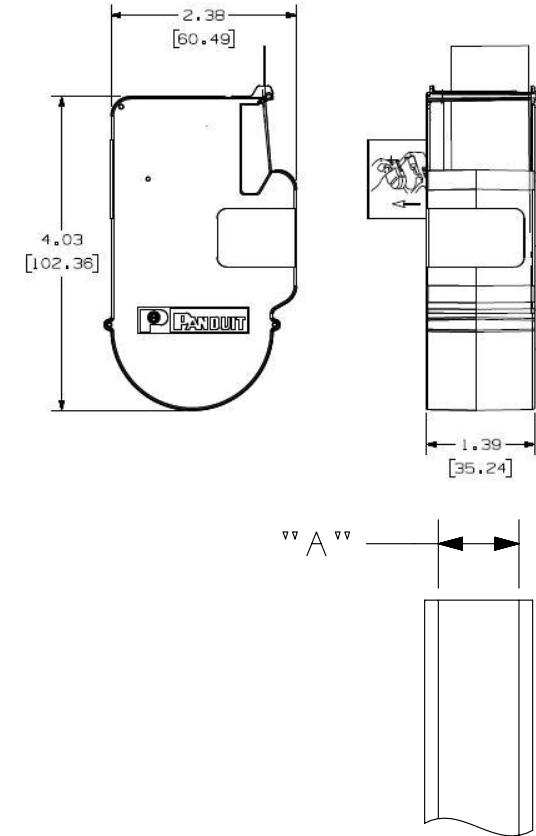

THIS COPY IS PROVIDED ON A RESTRICTED BASIS AND IS NOT TO BE USED IN ANY WAY DETRIMENTAL TO THE INTERESTS OF PANDUIT CORP.

3

PART NO.	PART DESCRIPTION	LABEL "A"	COLOR	MATERIAL	ROLL LENGTH
T050X000CBC-BK	BLACK ON WHITE, VINYL CLOTH, TAPE	0.500 [12.7]	WHITE	GMC4	300'
T100X000CBC-BK	BLACK ON WHITE, VINYL CLOTH, TAPE	1.000 [25.4]	WHITE	GMC4	300'

NOTES:

1. DIMENSIONS IN [] ARE IN MILLIMETERS.

REV	DATE	BY	CHK	APR	DESCRIPTION	ECN
3	12/03/13	RVU	SEWH	MSAD	REMOVE T075X000CBC-BK.	GAECN01429
2	2/22/10	RVU			ADD VIEW ON CASSETTE OVERALL SIZES. ADD T075X000CBC-BK. MAT'L SHOULD BE GMC4. REMOVED COLUMN "B" & "C".	5941
1	5/17/07	RVU			MATERIAL FOR T050X000CBC-BK WAS GMC. MATERIAL FOR T100X000CBC-BK WAS GM60.	5005
0	12/14/06	RVU			DRAWING RELEASE.	4804

TITLE T050X000CBC-BK AND T100X000CBC-BK P1 CASSETTE CONTINUOUS TAPE CUSTOMER DRAWING						
ITEM REVISION NAME 100743FG/04				PANDUIT		
DATASET FILE NAME 100743FG_DC_C10537/04D						
UNLESS OTHERWISE SPECIFIED, DIMENSIONAL TOLERANCES ARE: IN [mm] .x ± .1 [2.54] .xxx ± .025 [.635] .xx ± .030 [.762] ANGLES ±						
DRAWING NUMBER: C10537						
DRAWN BY RVU	DATE 10/30/08	CHK MSAD	SCALE NTS	SHT 1 OF 1		SIZE A