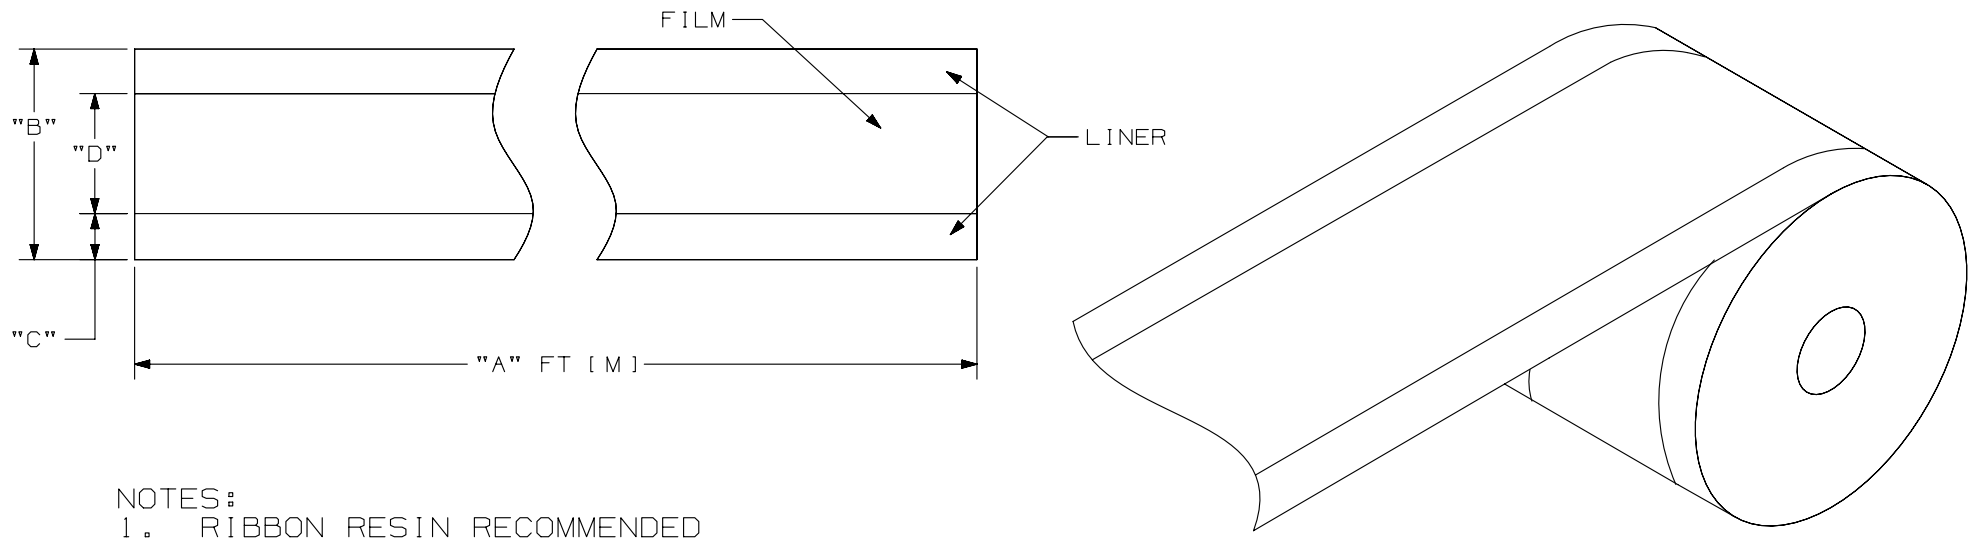

THIS COPY IS PROVIDED ON A RESTRICTED BASIS AND IS NOT TO BE USED IN ANY WAY DETRIMENTAL TO THE INTERESTS OF PANDUIT CORP.

PART NO.	"A" MIN.	"B"	"C"	"D"	MATERIAL	COLOR
T038X000YP1	100 [30.5]	1.000 [25.4]	0.3125 [7.94]	0.375 [9.5]	GMY4-HT	WHITE
T050X000YP1	100 [30.5]	1.000 [25.4]	0.25 [6.35]	0.5 [12.5]	GMY4-HT	WHITE
T038X000Y01	100 [30.5]	1.000 [25.4]	0.3125 [7.94]	0.375 [9.5]	GMY4-HT	BLACK
T050X000Y01	100 [30.5]	1.000 [25.4]	0.25 [6.35]	0.5 [12.5]	GMY4-HT	BLACK

- NOTES:
 1. RIBBON RESIN RECOMMENDED
 2. [] DENOTE METRIC DIMENSIONS

D10100DA/12

REV	DATE	BY	CHK	APR	DESCRIPTION	ECN
2	10/09/13	PMNG	SEWH	MSAD	ADDED BLACK SUPER TACK OF 3/8 AND 1/2	GAECN01277
1	4/23/13	MIFT			ADDED 3/8 INCH TAPE INFORMATION	00822
0	5/16/12	JHAC			DRAWING RELEASE	6785

TITLE 3/8 INCH AND 1/2 INCH SUPER-TACK POLYESTER TAPES CUSTOMER DRAWING	
ITEM REVISION NAME 121043AA/03	PANDUIT TM
DATASET FILE NAME 121043AA/03_C10989/03	
UNLESS OTHERWISE SPECIFIED, DIMENSIONAL TOLERANCES ARE: IN [mm]	
.x ± .15 [3.81] .xxx ± .064 [.163]	DRAWING NUMBER: C10989
.xx ± .1 [2.54] ANGLES ± 5 °	
THIRD ANGLE PROJECTION	
DRAWN BY JHAC	DATE 5/16/12
CHK	SCALE NTS
SHT 1 OF 1	
SIZE A	