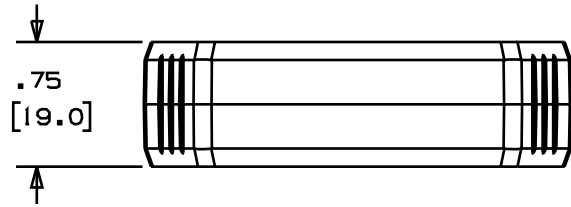

THIS COPY IS PROVIDED ON A RESTRICTED BASIS AND IS NOT TO BE USED IN ANY WAY DETRIMENTAL TO THE INTERESTS OF PANDUIT CORP.

PANDUIT P/N	WEIGHT
T45CC	.12 LB/10 PCS 55 g/10 PCS

NOTES:

1. THIS FITTING IS TO LATCH ONTO THE T45 BASE.
2. THIS FITTING IS INTENDED TO OVERLAP BOTH T45 COVERS.
3. DIMENSIONS IN PARENTHESES ARE IN METRIC.
4. SEE CURRENT CATALOG FOR ADDITIONAL PART SUFFIXES TO INDICATE COLOR AND OR PACKAGE QUANTITY.

UNLESS OTHERWISE SPECIFIED, ALL DIMENSIONS ARE GIVEN IN INCHES, THIRD ANGLE PROJECTION.

DRAWN BY RABO

MAT'L:

SCALE

FULL

DATE 9/1/99

PVC

DRAWING NO.