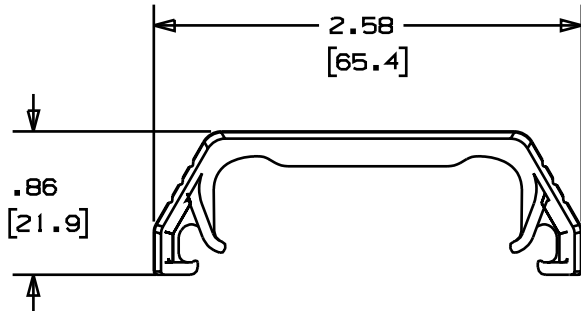

THIS COPY IS PROVIDED ON A RESTRICTED BASIS AND IS NOT TO BE USED IN ANY WAY DETRIMENTAL TO THE INTERESTS OF PANDUIT CORP.

PANDUIT P/N	WEIGHT
T45CC	.12 LB/10 PCS 55 g/10 PCS

NOTES:

1. THIS FITTING IS TO LATCH ONTO THE T45 BASE.
2. THIS FITTING IS INTENDED TO OVERLAP BOTH T45 COVERS.
3. DIMENSIONS IN PARENTHESES ARE IN METRIC.
4. SEE CURRENT CATALOG FOR ADDITIONAL PART SUFFIXES TO INDICATE COLOR AND OR PACKAGE QUANTITY.

CAD FILENAME/LAYERS D37295BB\_DC\_T45CC\_09A.PRT

PANDUIT CORP. TINLEY PARK, ILLINOIS  
T45 COVER COUPLER FITTING (T45CC)  
CUSTOMER DRAWING

UNLESS OTHERWISE SPECIFIED, DIMENSIONAL TOLERANCES ARE:  
(.X) : (.XXX) :  
(.XX) : .03(.8) ANGLES :

UNLESS OTHERWISE SPECIFIED, ALL DIMENSIONS ARE GIVEN IN INCHES, THIRD ANGLE PROJECTION.

DRAWN BY RABO

MAT'L:

SCALE

FULL

DATE 9/1/99

PVC

DRAWING NO.