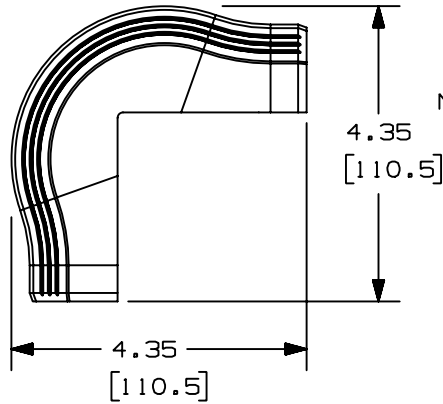

THIS COPY IS PROVIDED ON A RESTRICTED BASIS AND IS NOT TO BE USED IN ANY WAY DETRIMENTAL TO THE INTERESTS OF PANDUIT CORP.

PANDUIT P/N	WEIGHT
T450C	2.54 LB/10 PCS 1152 g/10 PCS

NOTES:

1. THIS FITTING IS INTENDED TO OVERLAP BOTH T-45 COVERS.
2. DIMENSIONS IN PARENTHESES ARE IN METRIC.
3. SEE CURRENT CATALOG FOR ADDITIONAL PART SUFFIXES TO INDICATE COLOR AND OR PACKAGE QUANTITY.

MOUNTING HOLES
(4 PLACES)
A

CAD FILENAME/LAYERS D36975DY_DC_T450C_00B.PRT

PANDUIT CORP. TINLEY PARK, ILLINOIS
T-45 OUTSIDE CORNER FITTING (T450C)
CUSTOMER DRAWING

UNLESS OTHERWISE SPECIFIED,
DIMENSIONAL TOLERANCES ARE:
(.X) ± (.XXX) ±
(.XX) ±.03(.8) ANGLES ±

UNLESS OTHERWISE SPECIFIED,
ALL DIMENSIONS ARE GIVEN
IN INCHES, THIRD ANGLE PROJECTION.

REV	DATE	BY	CHK	DESCRIPTION	ECN	CHK	CUST	SUP
I	01-12-00	RABO	HIW	A. REVISED MOUNTING HOLES	36975-60	HIW	HIW	
R	10-28-99	RABO	HIW	RELEASED TO PRODUCTION.	36975-60	HIW	HIW	

DRAWN BY RABO	MAT'L: PVC	SCALE NONE
DATE 10-28-99		DRAWING NO. 36975-60
CHECKED BY BKR		DWG SIZE A

X-ON Electronics

Largest Supplier of Electrical and Electronic Components

Click to view similar products for [Wire Ducting & Raceways](#) category: