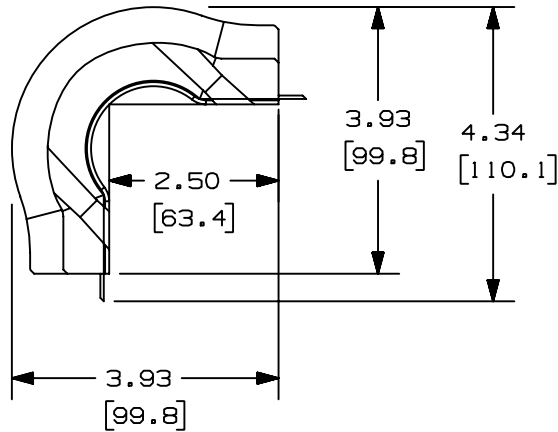

THIS COPY IS PROVIDED ON A RESTRICTED BASIS AND IS NOT TO BE USED IN ANY WAY DETRIMENTAL TO THE INTERESTS OF PANDUIT CORP.

PANDUIT P/N	WEIGHT
T450C	2.54 LB/10 PCS 1152 g/10 PCS

NOTES:

1. THIS FITTING IS INTENDED TO OVERLAP BOTH T-45 COVERS.
2. DIMENSIONS IN PARENTHESES ARE IN METRIC.
3. SEE CURRENT CATALOG FOR ADDITIONAL PART SUFFIXES TO INDICATE COLOR AND OR PACKAGE QUANTITY.

MOUNTING HOLES
(4 PLACES)
A

CAD FILENAME/LAYERS D36975DY_DC_T450C_00B.PRT

PANDUIT CORP. TINLEY PARK, ILLINOIS
T-45 OUTSIDE CORNER FITTING (T450C)
CUSTOMER DRAWING

UNLESS OTHERWISE SPECIFIED,
DIMENSIONAL TOLERANCES ARE:
(.X) ± (.XXX) ±
(.XX) ±.03(.8) ANGLES ±

UNLESS OTHERWISE SPECIFIED,
ALL DIMENSIONS ARE GIVEN
IN INCHES, THIRD ANGLE PROJECTION.

REV	DATE	BY	CHK	DESCRIPTION	ECN	CHK	CUST	SUP
I	01-12-00	RABO	HIW	A. REVISED MOUNTING HOLES	36975-60	HIW	HIW	
R	10-28-99	RABO	HIW	RELEASED TO PRODUCTION.	36975-60	HIW	HIW	

DRAWN BY RABO	MAT'L: PVC	SCALE NONE
DATE 10-28-99		DRAWING NO. 36975-60
CHECKED BY BKR		DWG SIZE A

X-ON Electronics

Largest Supplier of Electrical and Electronic Components

Click to view similar products for [Wire Ducting & Raceways](#) category: