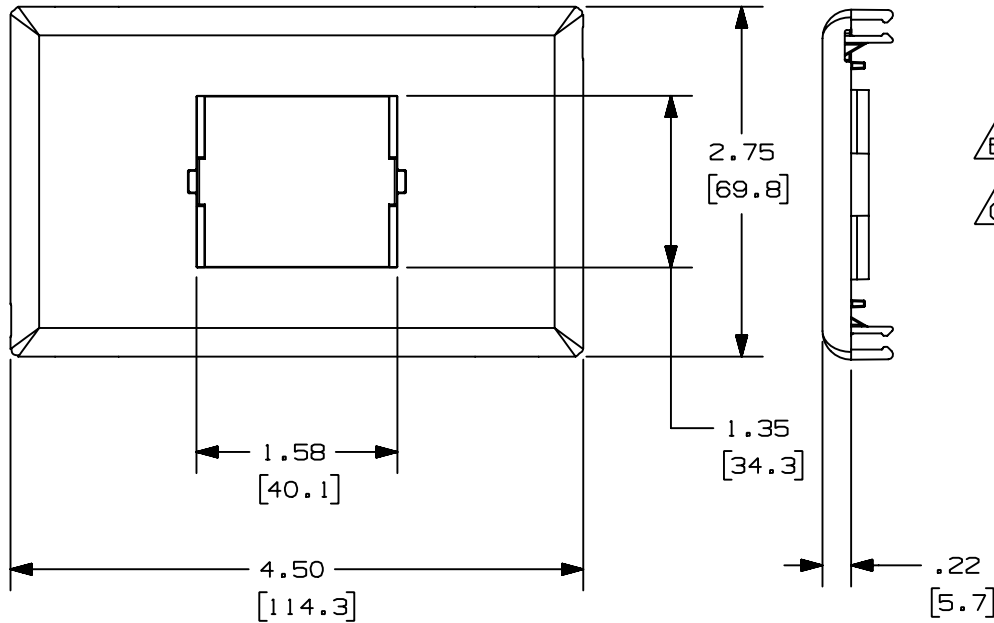

THIS COPY IS PROVIDED ON A RESTRICTED BASIS AND IS NOT TO BE USED IN ANY WAY DETRIMENTAL TO THE INTERESTS OF PANDUIT CORP.

PANDUIT P/N	WEIGHT
T70BH1	.63 LB/10 PCS (286 g/10 PCS)

NOTES:

- SEE CURRENT CATALOG FOR ADDITIONAL PART SUFFIXES TO INDICATE COLOR AND OR PACKAGE QUANTITY.
- THE T70BH1 FACEPLATE WILL ACCEPT CHS2, CHS2S, CHF2, AND CHB2 SNAP-IN INSERTS.
- THE T70BH1 CAN BE USED WITH PANDUIT SURFACE RACEWAY SYSTEMS AND BOXES THAT ACCEPT 70mm SNAP-ON FACEPLATES (INCLUDES: T-70, TWIN-70, TE70, TG-70, ETC.)
- DIMENSIONS IN PARENTHESES ARE IN METRIC.

CAD FILENAME/LAYERS D36572BJ_DC_T70BH1_02

PANDUIT CORP. TINLEY PARK, ILLINOIS

T-70 SNAP-ON CLASSIC SERIES HORIZONTAL FACEPLATE FOR 1 INSERT (T70BH1) CUSTOMER DRAWING

UNLESS OTHERWISE SPECIFIED, DIMENSIONAL TOLERANCES ARE: (.X) ± (.XX) ± (.XX) ± .03 (.8) ANGLES ±	UNLESS OTHERWISE SPECIFIED, ALL DIMENSIONS ARE GIVEN IN INCHES, THIRD ANGLE PROJECTION.
---	---