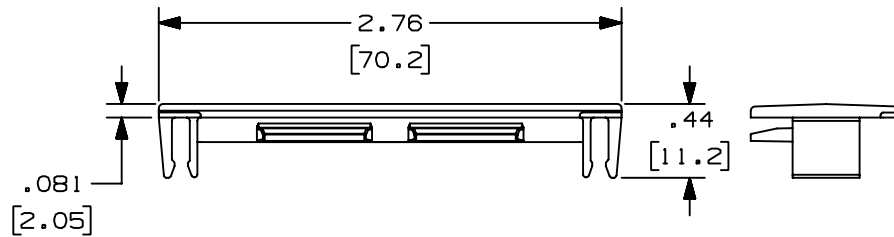

THIS COPY IS PROVIDED ON A RESTRICTED BASIS AND IS NOT TO BE USED IN ANY WAY DETRIMENTAL TO THE INTERESTS OF PANDUIT CORP.

PANDUIT P/N	WEIGHT
T70CC	.13 LBS/10 PCS (58g/10 PCS)

**NOTES:**

- SEE CURRENT CATALOG FOR ADDITIONAL PART NUMBER SUFFIXES TO INDICATE COLOR AND OR PACKAGE QUANTITY.
- THE T70CC COUPLING IS USED IN THE JOINING OF T-70 COVER LENGTHS.
- THE T70CC COUPLING IS TO BE USED ON T-70, T-702, AND TG-70 RACEWAY LINES.
- DIMENSIONS IN PARENTHESIS ARE IN METRIC.

UNLESS OTHERWISE SPECIFIED,  
DIMENSIONAL TOLERANCES ARE:  
(.X) ± (.XXX) ±.010(.3)  
(.XX) ±.03(.8) ANGLES ±

UNLESS OTHERWISE SPECIFIED,  
ALL DIMENSIONS ARE GIVEN  
IN INCHES, THIRD ANGLE PROJECTION.