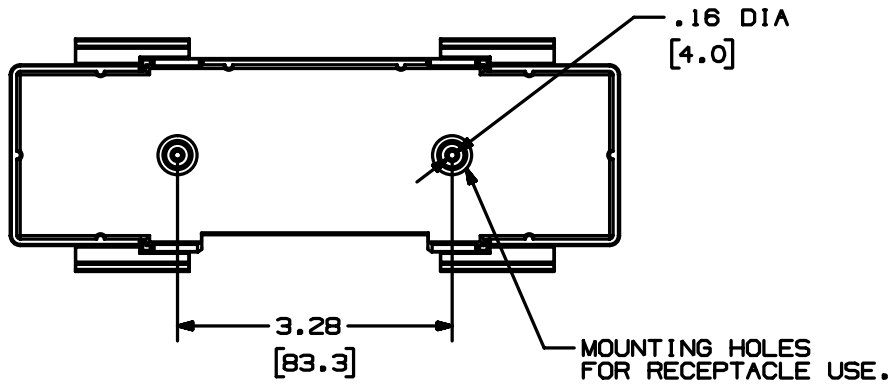

THIS COPY IS PROVIDED ON A RESTRICTED BASIS AND IS NOT TO BE USED IN ANY WAY DETRIMENTAL TO THE INTERESTS OF PANDUIT CORP.

PANDUIT P/N	WEIGHT
T70HB3GFCI	.16 LB/PC (73.5 g/PC)

**NOTES:**

1. SEE CURRENT CATALOG FOR ADDITIONAL PART SUFFIXES TO INDICATE COLOR AND/OR PACKAGE QUANTITY.
2. THE T70HB3GFCI ALLOWS WIRE PASSAGE FROM THE OPEN SIDE OF THE BOX TO THE POWER SIDE OF THE T70B RACEWAY SYSTEM.
3. THE T70HB3GFCI ACCEPTS SNAP-ON RECEPTACLE FACEPLATES.
4. DIMENSIONS IN PARENTHESIS ARE IN METRIC.

UNLESS OTHERWISE SPECIFIED, ALL DIMENSIONS ARE GIVEN IN INCHES, THIRD ANGLE PROJECTION.

DRAWN BY <b>JBN</b>	MAT'L: <b>PVC</b>	SCALE <b>NONE</b>
DATE <b>4-25-03</b>	DRAWING NO. <b>38560-02</b>	DWG SIZE <b>A</b>
CHECKED BY <b>RMHI</b>		