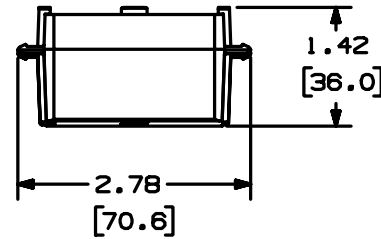

THIS COPY IS PROVIDED ON A RESTRICTED BASIS AND IS NOT TO BE USED IN ANY WAY DETRIMENTAL TO THE INTERESTS OF PANDUIT CORP.

PANDUIT P/N	WEIGHT
T70HB3GFCI	.16 LB/PC (73.5 g/PC)

**NOTES:**

1. SEE CURRENT CATALOG FOR ADDITIONAL PART SUFFIXES TO INDICATE COLOR AND/OR PACKAGE QUANTITY.
2. THE T70HB3GFCI ALLOWS WIRE PASSAGE FROM THE OPEN SIDE OF THE BOX TO THE POWER SIDE OF THE T70B RACEWAY SYSTEM.
3. THE T70HB3GFCI ACCEPTS SNAP-ON RECEPTACLE FACEPLATES.
4. DIMENSIONS IN PARENTHESIS ARE IN METRIC.

UNLESS OTHERWISE SPECIFIED, ALL DIMENSIONS ARE GIVEN IN INCHES, THIRD ANGLE PROJECTION.

DRAWN BY <b>JBN</b>	MAT'L: <b>PVC</b>	SCALE <b>NONE</b>
DATE <b>4-25-03</b>	DRAWING NO. <b>38560-02</b>	DWG SIZE <b>A</b>
CHECKED BY <b>RMHI</b>		