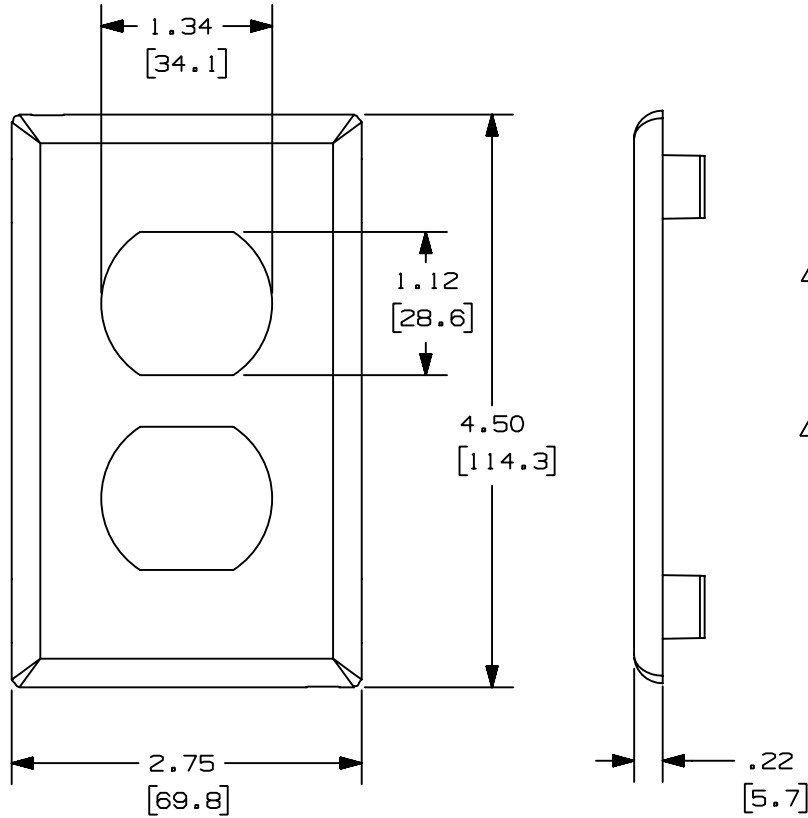

THIS COPY IS PROVIDED ON A RESTRICTED BASIS AND IS NOT TO BE USED IN ANY WAY DETRIMENTAL TO THE INTERESTS OF PANDUIT CORP.

PANDUIT P/N	WEIGHT
T70P	.052 LB (23.7 g)
OF70P	

NOTES:

- SEE CURRENT CATALOG FOR ADDITIONAL PART SUFFIXES TO INDICATE COLOR AND OR PACKAGE QUANTITY.
- THE T70P FACEPLATE CAN BE USED WITH PANDUIT SURFACE RACEWAY SYSTEMS AND BOXES THAT ACCEPT 70mm SNAP-ON FACEPLATES (INCLUDES: T-70, TWIN-70, TE70, TG-70, ETC.)
- THE T70P FACEPLATE FITS NEMA STANDARD DUPLEX RECEPTACLES.
- DIMENSIONS IN PARENTHESES ARE IN METRIC.
- THE OF70P FACEPLATE CAN BE USED WITH PANDUIT OFFICE FURNITURE CORNER RACEWAY (OFCR70) AND DESK MOUNT BOX (OFR20DMB.)

CAD FILENAME/LAYERS D36572B0_DC_T70P_02A.prt

PANDUIT CORP. TINLEY PARK, ILLINOIS
 T-70 SNAP-ON CLASSIC SERIES
 "106"/DUPLEX FACEPLATE (T70P & OF70P)
 CUSTOMER DRAWING

REV	DATE	BY	CHK	DESCRIPTION	ECN	CHK	CUST	SUP
-	-----	---	--	E. REVISED PART WEIGHT: WAS PER 10 PCS	-----	-----		
3	06-11-04	JBN	PM	D. ADDED NOTE #5 C. ADDED PART NUMBER OF70P	36572-15	RGRO	RGRO	
2	03-13-00	JHNU	HIW	B. REV'D NOTE 2: ADDED TG-70	36572-15	HIW	HIW	
1	06-30-99	DW	HIW	A. REVISED TITLE NAME.	36572-15	HIW	HIW	
R	02-16-98	DW	HIW	RELEASED TO PRODUCTION.	36572-15	HIW	HIW	

UNLESS OTHERWISE SPECIFIED, DIMENSIONAL TOLERANCES ARE: (.X) ± (.XXX) ± (.XX) ±.03(.8) ANGLES ±		UNLESS OTHERWISE SPECIFIED, ALL DIMENSIONS ARE GIVEN IN INCHES, THIRD ANGLE PROJECTION.	
DRAWN BY DW	MAT'L: PVC	SCALE NONE	
DATE 02-16-98	CHECKED BY HIW	DRAWING NO. 36572-15	DWG A SIZE