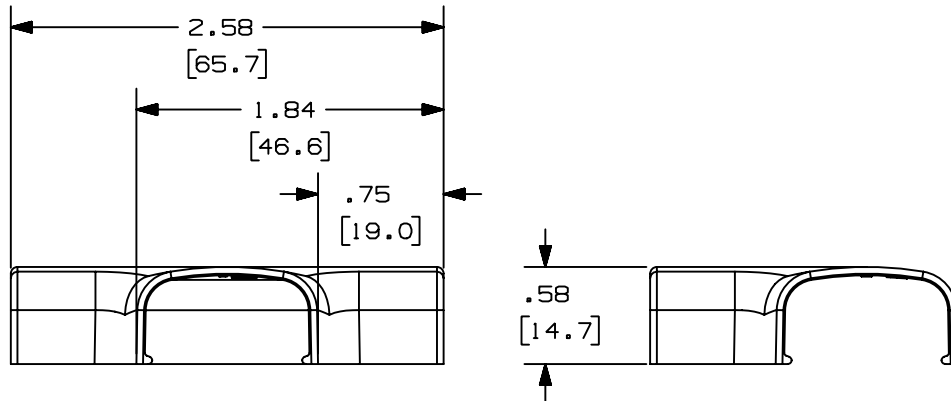

THIS COPY IS PROVIDED ON A RESTRICTED BASIS AND IS NOT TO BE USED IN ANY WAY DETRIMENTAL TO THE INTERESTS OF PANDUIT CORP.

$\triangle B$	PANDUIT P/N	WEIGHT
$\triangle C$	TF5	1.29 LB/100 PCS. (584g/100 PCS.)

$\triangle D$  NOTES:

1. SEE CURRENT CATALOG FOR ADDITIONAL PART NUMBER SUFFIXES TO INDICATE COLOR AND OR PACKAGE QUANTITY.
2. DIMENSIONS IN PARENTHESIS ARE IN METRIC.

CAD FILENAME/LAYERS		D34474BE_DC_TF5_01.prt	
PANDUIT		CORP. TINLEY PARK, ILLINOIS	
TEE FITTING		(TF5)	
CUSTOMER DRAWING		UNLESS OTHERWISE SPECIFIED, DIMENSIONAL TOLERANCES ARE: (.X) ± (.XXX) ± (.XX) ± .03 (.8) ANGLES ±	
UNLESS OTHERWISE SPECIFIED, ALL DIMENSIONS ARE GIVEN IN INCHES, THIRD ANGLE PROJECTION.		SCALE FULL	
DRAWN BY	RS	MAT'L:	ABS $\triangle F$
DATE	8-8-84		
CHK'D	HP		
DRAWING NO.	SS-19158	DWG	A
SIZE			