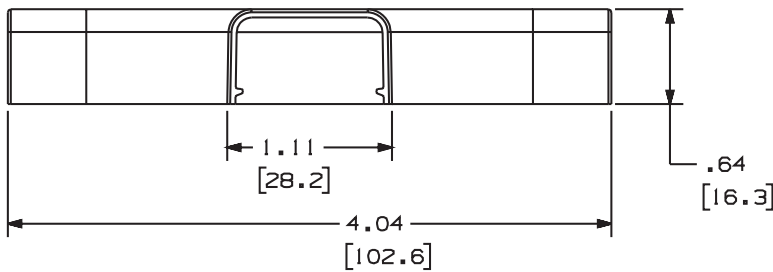

THIS COPY IS PROVIDED ON A RESTRICTED BASIS AND IS NOT TO BE USED IN ANY WAY DETRIMENTAL TO THE INTERESTS OF PANDUIT CORP.

PANDUIT PART NO.	WEIGHT
TFC5	2.8 LB/100 PCS (1082 g/100 PCS)

NOTES:

1. SEE CURRENT CATALOG FOR ADDITIONAL PART NUMBER SUFFIXES TO INDICATE COLOR AND OR PACKAGE QUANTITY.
2. THIS PRODUCT IS INTENDED TO BE USED WITH PANDUIT TYPE CD5 AND LD5 RACEWAY.
3. NOMINAL WALL THICKNESSES: .055(1.4).
4. THIS PRODUCT IS FEATURED WITH THE TIA/EIA COMPLIANT BEND RADIUS.
5. DIMENSIONS IN PARENTHESES ARE IN METRIC.

UNLESS OTHERWISE SPECIFIED, ALL DIMENSIONS ARE GIVEN IN INCHES, THIRD ANGLE PROJECTION.

REV	DATE	BY	CHK	DESCRIPTION	ECN	CHK	CUST	SUP
2	7-8-02	JHNU		A. REVISED MATERIAL IN DRAWING TITLE BLOCK.	35012-01			
1	5-14-99	DW	CEF	REVISED GEOMETRY TO SHOW 2d VIEWS.	35012-01	CEF	CEF	
R	11-09-95	DW	CEF	RELEASED TO PRODUCTION.	35012-01	CEF	CEF	