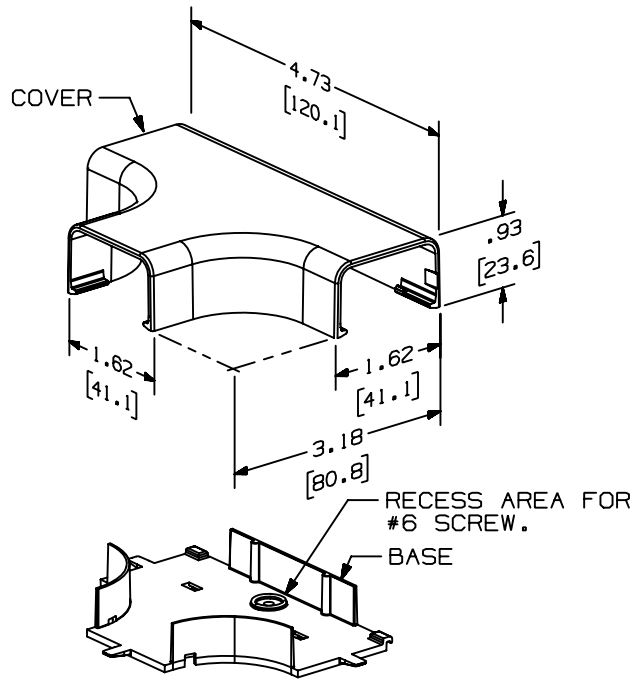

THIS COPY IS PROVIDED ON A RESTRICTED BASIS AND IS NOT TO BE USED IN ANY WAY DETRIMENTAL TO THE INTERESTS OF PANDUIT CORP.

PANDUIT PART NO.	WEIGHT
TFX10	10.6 LB/100 PCS (4800 g/100 PCS)

NOTES:

- SEE CURRENT CATALOG FOR ADDITIONAL PART NUMBER SUFFIXES TO INDICATE COLOR AND OR PACKAGE QUANTITY.
- THIS PRODUCT IS INTENDED TO BE USED WITH PANDUIT TYPE LD10, LDP10 AND LDP210 RACEWAY.
- NOMINAL WALL THICKNESSES:  
BASE = .090 (2.3)  
COVER = .070 (1.8)
- THIS PRODUCT IS FEATURED WITH THE TIA/EIA COMPLIANT BEND RADIUS.
- DIMENSIONS IN PARENTHESIS ARE IN METRIC.

CAD FILENAME/LAYERS D35013BG\_LD\_TFX10\_01.PRT

PANDUIT CORP. TINLEY PARK, ILLINOIS  
TEE FITTING BASE AND COVER  
(TFX10)  
CUSTOMER DRAWING

UNLESS OTHERWISE SPECIFIED,  
DIMENSIONAL TOLERANCES ARE:  
(.X) ± (.XXX) ±.015 (.4)  
(.XX) ±.03 (.8) ANGLES ±

UNLESS OTHERWISE SPECIFIED,  
ALL DIMENSIONS ARE GIVEN  
IN INCHES, THIRD ANGLE PROJECTION.

REV	DATE	BY	CHK	DESCRIPTION	ECN	CHK	CUST	SUP
I	03-11-04	JHEP	RGRO	A. REMOVED CD10 FROM NOTE 2	35013-07	RGRO	RGRO	
R	02-13-95	DW	CEF	RELEASED TO PRODUCTION	35013-07	CEF	CEF	