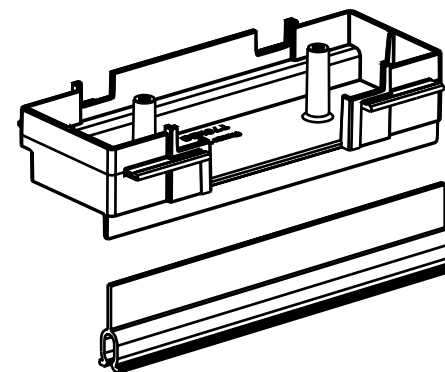

THIS COPY IS PROVIDED ON A RESTRICTED BASIS AND IS NOT TO BE USED IN ANY WAY DETRIMENTAL TO THE INTERESTS OF PANDUIT CORP.

PANDUIT P/N	WEIGHT
TG70HB3	1.83 LB/10 PCS. (830g/10 PCS.)

NOTES:

1. SEE CURRENT CATALOG FOR ADDITIONAL PART SUFFIXES TO INDICATE COLOR AND OR PACKAGE QUANTITY.
2. THE TG70HB3 ALLOWS WIRE PASSAGE FROM THE OPEN SIDE OF THE BOX TO THE POWER SIDE OF THE TG70B RACEWAY SYSTEM.
3. THE TG70HB3 ACCEPTS SNAP-ON RECEPTACLE FACEPLATES.
4. MINI DIVIDER WALL HELPS MAINTAIN CHANNEL SEPARATION UNDER BOX.
5. DIMENSIONS IN PARENTHESIS ARE IN METRIC.

UNLESS OTHERWISE SPECIFIED,
 ALL DIMENSIONS ARE GIVEN
 IN INCHES, THIRD ANGLE PROJECTION.

DRAWN BY MSO	MAT'L: PVC	SCALE NONE	DWG A
DATE 4-5-00		DRAWING NO. 37270-54	SIZE
CHECKED BY CAZ			

REV	DATE	BY	CHK	DESCRIPTION	ECN	CHK	CUST	SUP
R	4-5-00	MSO	CAZ	RELEASED TO PRODUCTION.	37270-54	HIW	HIW	