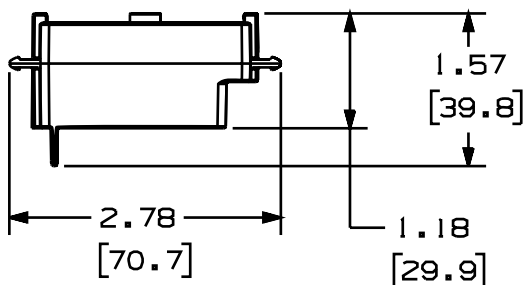

THIS COPY IS PROVIDED ON A RESTRICTED BASIS AND IS NOT TO BE USED IN ANY WAY DETRIMENTAL TO THE INTERESTS OF PANDUIT CORP.

PANDUIT P/N	WEIGHT
TG70HB3	1.83 LB/10 PCS. (830g/10 PCS.)

NOTES:

1. SEE CURRENT CATALOG FOR ADDITIONAL PART SUFFIXES TO INDICATE COLOR AND OR PACKAGE QUANTITY.
2. THE TG70HB3 ALLOWS WIRE PASSAGE FROM THE OPEN SIDE OF THE BOX TO THE POWER SIDE OF THE TG70B RACEWAY SYSTEM.
3. THE TG70HB3 ACCEPTS SNAP-ON RECEPTACLE FACEPLATES.
4. MINI DIVIDER WALL HELPS MAINTAIN CHANNEL SEPARATION UNDER BOX.
5. DIMENSIONS IN PARENTHESIS ARE IN METRIC.

UNLESS OTHERWISE SPECIFIED,
 ALL DIMENSIONS ARE GIVEN
 IN INCHES, THIRD ANGLE PROJECTION.

DRAWN BY MSO	MAT'L: PVC	SCALE NONE	DWG A
DATE 4-5-00		DRAWING NO. 37270-54	SIZE
CHECKED BY CAZ			

REV	DATE	BY	CHK	DESCRIPTION	ECN	CHK	CUST	SUP
R	4-5-00	MSO	CAZ	RELEASED TO PRODUCTION.	37270-54	HIW	HIW	