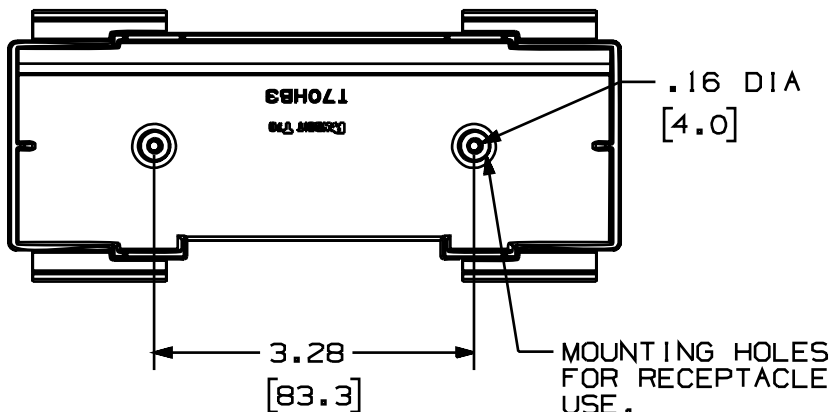

THIS COPY IS PROVIDED ON A RESTRICTED BASIS AND IS NOT TO BE USED IN ANY WAY DETRIMENTAL TO THE INTERESTS OF PANDUIT CORP.

PANDUIT P/N	WEIGHT
TG70HB3	1.83 LB/10 PCS. (830g/10 PCS.)

NOTES:

1. SEE CURRENT CATALOG FOR ADDITIONAL PART SUFFIXES TO INDICATE COLOR AND OR PACKAGE QUANTITY.
2. THE TG70HB3 ALLOWS WIRE PASSAGE FROM THE OPEN SIDE OF THE BOX TO THE POWER SIDE OF THE TG70B RACEWAY SYSTEM.
3. THE TG70HB3 ACCEPTS SNAP-ON RECEPTACLE FACEPLATES.
4. MINI DIVIDER WALL HELPS MAINTAIN CHANNEL SEPARATION UNDER BOX.
5. DIMENSIONS IN PARENTHESIS ARE IN METRIC.

UNLESS OTHERWISE SPECIFIED,
 ALL DIMENSIONS ARE GIVEN
 IN INCHES, THIRD ANGLE PROJECTION.

DRAWN BY MSO	MAT'L: PVC	SCALE NONE	DWG A
DATE 4-5-00		DRAWING NO. 37270-54	SIZE
CHECKED BY CAZ			

REV	DATE	BY	CHK	DESCRIPTION	ECN	CHK	CUST	SUP
R	4-5-00	MSO	CAZ	RELEASED TO PRODUCTION.	37270-54	HIW	HIW	