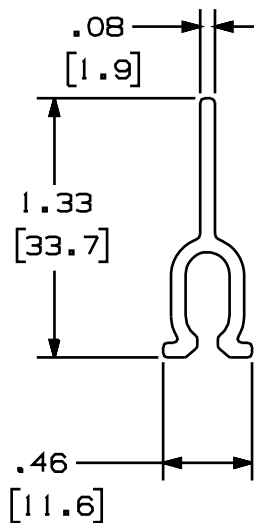

THIS COPY IS PROVIDED ON A RESTRICTED BASIS AND IS NOT TO BE USED IN ANY WAY DETRIMENTAL TO THE INTERESTS OF PANDUIT CORP.

PANDUIT P/N	WEIGHT
TG70HB3	1.83 LB/10 PCS. (830g/10 PCS.)

NOTES:

1. SEE CURRENT CATALOG FOR ADDITIONAL PART SUFFIXES TO INDICATE COLOR AND OR PACKAGE QUANTITY.
2. THE TG70HB3 ALLOWS WIRE PASSAGE FROM THE OPEN SIDE OF THE BOX TO THE POWER SIDE OF THE TG70B RACEWAY SYSTEM.
3. THE TG70HB3 ACCEPTS SNAP-ON RECEPTACLE FACEPLATES.
4. MINI DIVIDER WALL HELPS MAINTAIN CHANNEL SEPARATION UNDER BOX.
5. DIMENSIONS IN PARENTHESIS ARE IN METRIC.

CAD FILENAME/LAYERS D37270DT_DC_TG70HB3_00A.prt

PANDUIT CORP. TINLEY PARK, ILLINOIS
 TG-70 3 SIDED HANGING BOX
 WITH DIVIDER WALL (TG70HB3)
 CUSTOMER DRAWING

UNLESS OTHERWISE SPECIFIED,
 DIMENSIONAL TOLERANCES ARE:
 (.X) ± .010(.3)
 (.XX) ± .03(.8) ANGLES ±

UNLESS OTHERWISE SPECIFIED,
 ALL DIMENSIONS ARE GIVEN
 IN INCHES, THIRD ANGLE PROJECTION.

DRAWN BY MSO	MAT'L: PVC	SCALE NONE	DWG A
DATE 4-5-00		DRAWING NO. 37270-54	SIZE
CHECKED BY CAZ			

REV	DATE	BY	CHK	DESCRIPTION	ECN	CHK	CUST	SUP
R	4-5-00	MSO	CAZ	RELEASED TO PRODUCTION.	37270-54	HIW	HIW	