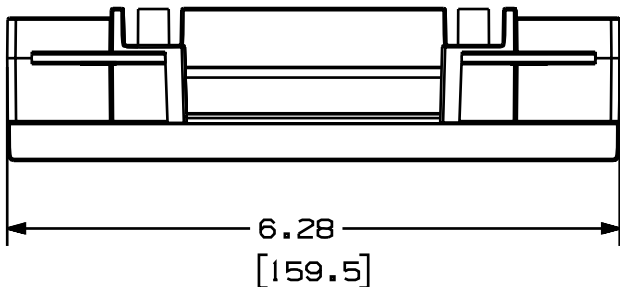

THIS COPY IS PROVIDED ON A RESTRICTED BASIS AND IS NOT TO BE USED IN ANY WAY DETRIMENTAL TO THE INTERESTS OF PANDUIT CORP.

PANDUIT P/N	WEIGHT
TG70HB3	1.83 LB/10 PCS. (830g/10 PCS.)

NOTES:

1. SEE CURRENT CATALOG FOR ADDITIONAL PART SUFFIXES TO INDICATE COLOR AND OR PACKAGE QUANTITY.
2. THE TG70HB3 ALLOWS WIRE PASSAGE FROM THE OPEN SIDE OF THE BOX TO THE POWER SIDE OF THE TG70B RACEWAY SYSTEM.
3. THE TG70HB3 ACCEPTS SNAP-ON RECEPTACLE FACEPLATES.
4. MINI DIVIDER WALL HELPS MAINTAIN CHANNEL SEPARATION UNDER BOX.
5. DIMENSIONS IN PARENTHESIS ARE IN METRIC.

UNLESS OTHERWISE SPECIFIED,
 ALL DIMENSIONS ARE GIVEN
 IN INCHES, THIRD ANGLE PROJECTION.

DRAWN BY MSO	MAT'L: PVC	SCALE NONE	DWG A
DATE 4-5-00		DRAWING NO. 37270-54	SIZE
CHECKED BY CAZ			

REV	DATE	BY	CHK	DESCRIPTION	ECN	CHK	CUST	SUP
R	4-5-00	MSO	CAZ	RELEASED TO PRODUCTION.	37270-54	HIW	HIW	