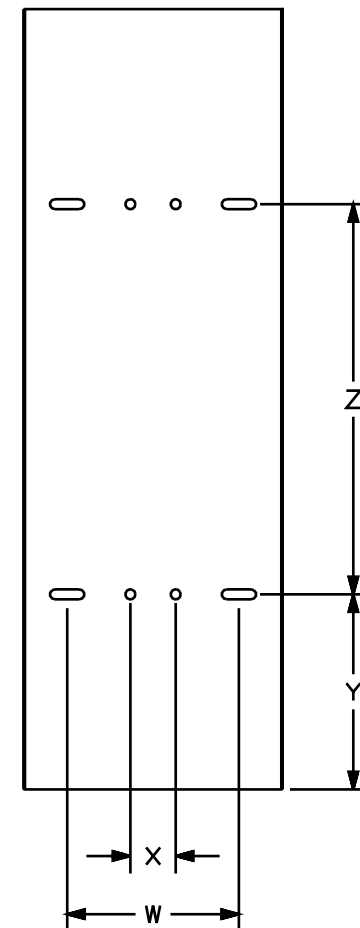

THIS COPY IS PROVIDED ON A RESTRICTED BASIS AND IS NOT TO BE USED IN ANY WAY DETRIMENTAL TO THE INTERESTS OF PANDUIT CORP.

PANDUIT PART NUMBER	LENGTH	WEIGHT	MOUNTING HOLE DIMENSIONS			
			"W"	"X"	"Y"	"Z"
TG70B**2 (SEE NOTE 4)	78.74 IN ±.13 IN (2000mm ±3.0mm)	7.4 LB/78.74 IN (3356g/2000mm)	3.52 (89)	0.93 (24)	3.37 (86)	8.00 (203)
TG70B**3 (SEE NOTE 4)	118.11 IN ±.13 IN (3000mm ±3.0mm)	11.1 LB/118.11 IN (5035g/3000mm)	3.52 (89)	0.93 (24)	3.06 (78)	8.00 (203)
TG70B**8	96.00 IN ±.13 IN (2438mm ±3.0mm)	9.0 LB/96.00 IN (4082g/2438mm)	3.52 (89)	0.93 (24)	4.00 (102)	8.00 (203)
TG70B**10	120.00 IN ±.13 IN (3048mm ±3.0mm)	11.3 LB/120.00 IN (5125g/3048mm)	3.52 (89)	0.93 (24)	4.00 (102)	8.00 (203)

NOTES:

1. SEE CURRENT CATALOG FOR ADDITIONAL PART SUFFIXES TO INDICATE COLORS AND OR PACKAGE QUANTITY.
2. THE TG70B IS USED WITH THE T70C RACEWAY COVER.
3. DIMENSIONS IN PARENTHESIS ARE IN METRIC.

CAD FILENAME/LAYERS D37270BF_DC_TG70B_00A.prt

PANDUIT CORP. TINLEY PARK, ILLINOIS
TG-70 RACEWAY BASE
 (TG70C)
 CUSTOMER DRAWING

UNLESS OTHERWISE SPECIFIED,
 DIMENSIONAL TOLERANCES ARE:
 (.X) ± (.XXX) ± .010(.3)
 (.XX) ± .031(.8) ANGLES ±

UNLESS OTHERWISE SPECIFIED,
 ALL DIMENSIONS ARE GIVEN
 IN INCHES, THIRD ANGLE PROJECTION.

DRAWN BY MSO

MAT'L:

SCALE NONE

DATE 4-12-00

PVC

DRAWING NO.

DRG

CHECKED BY CAZ