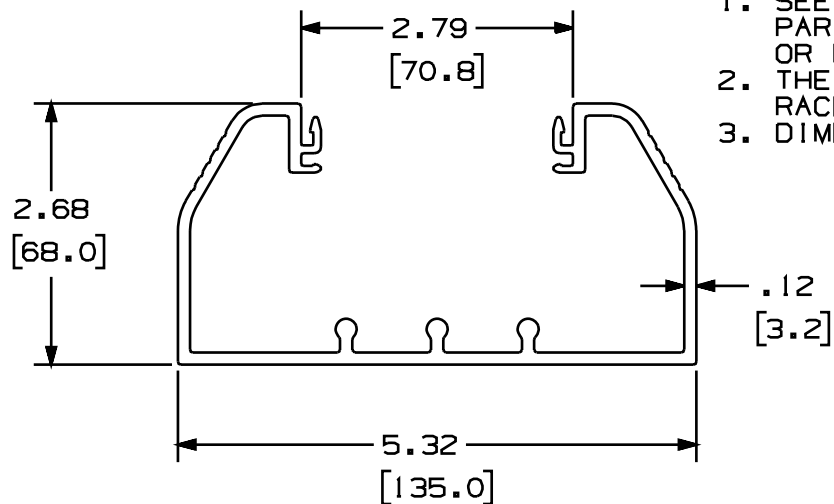

THIS COPY IS PROVIDED ON A RESTRICTED BASIS AND IS NOT TO BE USED IN ANY WAY DETRIMENTAL TO THE INTERESTS OF PANDUIT CORP.

PANDUIT PART NUMBER	LENGTH	WEIGHT	MOUNTING HOLE DIMENSIONS			
			"W"	"X"	"Y"	"Z"
TG70B**2 (SEE NOTE 4)	78.74 IN ±.13 IN (2000mm ±3.0mm)	7.4 LB/78.74 IN (3356g/2000mm)	3.52 (89)	0.93 (24)	3.37 (86)	8.00 (203)
TG70B**3 (SEE NOTE 4)	118.11 IN ±.13 IN (3000mm ±3.0mm)	11.1 LB/118.11 IN (5035g/3000mm)	3.52 (89)	0.93 (24)	3.06 (78)	8.00 (203)
TG70B**8	96.00 IN ±.13 IN (2438mm ±3.0mm)	9.0 LB/96.00 IN (4082g/2438mm)	3.52 (89)	0.93 (24)	4.00 (102)	8.00 (203)
TG70B**10	120.00 IN ±.13 IN (3048mm ±3.0mm)	11.3 LB/120.00 IN (5125g/3048mm)	3.52 (89)	0.93 (24)	4.00 (102)	8.00 (203)

NOTES:

1. SEE CURRENT CATALOG FOR ADDITIONAL PART SUFFIXES TO INDICATE COLORS AND OR PACKAGE QUANTITY.
2. THE TG70B IS USED WITH THE T70C RACEWAY COVER.
3. DIMENSIONS IN PARENTHESIS ARE IN METRIC.

CAD FILENAME/LAYERS D37270BF_DC_TG70B_00A.prt

PANDUIT CORP. TINLEY PARK, ILLINOIS
TG-70 RACEWAY BASE
 (TG70C)
 CUSTOMER DRAWING

UNLESS OTHERWISE SPECIFIED,
 DIMENSIONAL TOLERANCES ARE:
 (.X) ± (.XXX) ± .010(.3)
 (.XX) ± .031(.8) ANGLES ±

UNLESS OTHERWISE SPECIFIED,
 ALL DIMENSIONS ARE GIVEN
 IN INCHES, THIRD ANGLE PROJECTION.