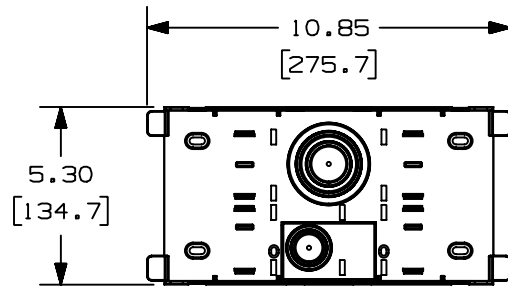

THIS COPY IS PROVIDED ON A RESTRICTED BASIS AND IS NOT TO BE USED IN ANY WAY DETRIMENTAL TO THE INTERESTS OF PANDUIT CORP.

PANDUIT P/N	WEIGHT
TGBF	1.14 LB/EACH [516g /EACH]

NOTES:

- SEE CURRENT CATALOG FOR ADDITIONAL PART SUFFIXES TO INDICATE COLOR AND/OR PACKAGE QUANTITY.
- DIMENSIONS IN PARENTHESIS ARE IN METRIC.
- KNOCKOUT SIZES ARE AS FOLLOWS:
RECTANGULAR: 1.755 [44.58] x 2.818 [71.58]
CONDUIT SIZE: 1/2", 3/4", 1"
CONDUIT SIZE: 3/4", 1", 1 1/4", 1 1/2", 2"

CAD FILENAME/LAYERS D37788BN_DC_TGBF_00B.PRT

PANDUIT CORP. TINLEY PARK, ILLINOIS
TG BACKFEED FITTING (TGBF)
CUSTOMER DRAWING

UNLESS OTHERWISE SPECIFIED, DIMENSIONAL TOLERANCES ARE:
(.X) ± (.XXX) ±
(.XX) ± .03 (.8) ANGLES ±

UNLESS OTHERWISE SPECIFIED, ALL DIMENSIONS ARE GIVEN IN INCHES, THIRD ANGLE PROJECTION.

REV	DATE	BY	CHK	DESCRIPTION	ECN	R	CUST	SUP
1	03-30-05	JBN	PM	A. ADDED NOTE #3	37788-07	RGRO	RGRO	
R	04-17-01	REWE	PM	RELEASED TO PRODUCTION	37788-07	RGRO	RGRO	