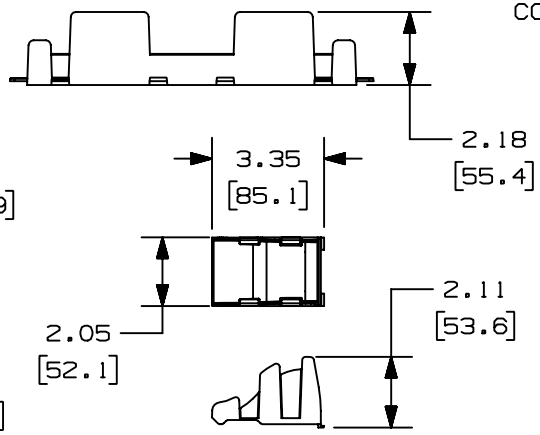

THIS COPY IS PROVIDED ON A RESTRICTED BASIS AND IS NOT TO BE USED IN ANY WAY DETRIMENTAL TO THE INTERESTS OF PANDUIT CORP.

PANDUIT P/N	WEIGHT
TGBF	1.14 LB/EACH [516g /EACH]

NOTES:

- SEE CURRENT CATALOG FOR ADDITIONAL PART SUFFIXES TO INDICATE COLOR AND/OR PACKAGE QUANTITY.
- DIMENSIONS IN PARENTHESIS ARE IN METRIC.
- KNOCKOUT SIZES ARE AS FOLLOWS:
RECTANGULAR: 1.755 [44.58] x 2.818 [71.58]
CONDUIT SIZE: 1/2", 3/4", 1"
CONDUIT SIZE: 3/4", 1", 1 1/4", 1 1/2", 2"

CAD FILENAME/LAYERS D37788BN_DC_TGBF_00B.PRT

PANDUIT CORP. TINLEY PARK, ILLINOIS
TG BACKFEED FITTING (TGBF)
CUSTOMER DRAWING

UNLESS OTHERWISE SPECIFIED, DIMENSIONAL TOLERANCES ARE:
(.X) ± (.XXX) ±
(.XX) ± .03 (.8) ANGLES ±

UNLESS OTHERWISE SPECIFIED, ALL DIMENSIONS ARE GIVEN IN INCHES, THIRD ANGLE PROJECTION.

REV	DATE	BY	CHK	DESCRIPTION	ECN	R	CUST	SUP
1	03-30-05	JBN	PM	A. ADDED NOTE #3	37788-07	RGRO	RGRO	
R	04-17-01	REWE	PM	RELEASED TO PRODUCTION	37788-07	RGRO	RGRO	

DRAWN BY REWE	MAT'L: PVC	SCALE NONE
DATE 04-17-01		DRAWING NO. 37788-07
CHK'D PM		DWG A SIZE

X-ON Electronics

Largest Supplier of Electrical and Electronic Components

Click to view similar products for [Wire Ducting & Raceways](#) category: