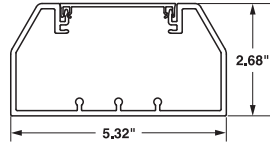

A. System Overview

Pan-Way® TG-70 Surface Raceway System

B1. Cable Ties

- UL and CSA rated 600 V; meets UL 5A and CSA C22.2 No. 62.1-03 standards; FT4 rated
- Large cable capacity with aesthetically pleasing design
- Tamper resistant

- Compatible with NEMA standard faceplates or Pan-Way® Classic Series Snap-On Faceplates
- Transitions to Panduit T-45 and LD profile raceway
- Supplied with pre-punched mounting holes

B2. Cable Accessories

B3. Stainless Steel Ties

TG-70
Internal Area = 10.85 Sq. In.