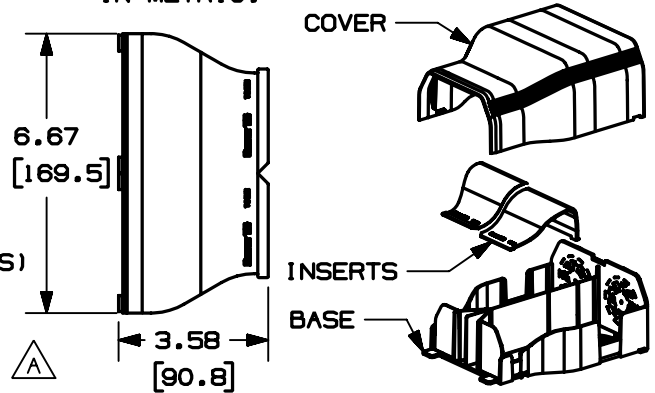

THIS COPY IS PROVIDED ON A RESTRICTED BASIS AND IS NOT TO BE USED IN ANY WAY DETRIMENTAL TO THE INTERESTS OF PANDUIT CORP.

PANDUIT P/N	WEIGHT
TGEE	1.39 LB (632.5 G)

- NOTES:
1. SEE CURRENT CATALOG FOR ADDITIONAL PART SUFFIXES TO INDICATE COLOR AND OR PACKAGE QUANTITY.
 2. CONCENTRIC BREAKOUTS TO ACCOMODATE CONDUIT SIZES OF 3/4", 1", 1 1/4", 1 1/2" AND 2" DIAMETERS.
 3. BREAKOUTS FOR MAINTAINING POWER AND DATA ENTRY SEPARATION.
 4. THIS PRODUCT INTENDED TO BE USED WITH PANDUIT TYPE TG RACEWAY.
 5. DIMENSIONS IN PARENTHESES ARE IN METRIC.

CAD FILENAME/LAYERS D38046BD_DC_TGEE_00B.PRT

PANDUIT CORP. TINLEY PARK, ILLINOIS
 TG ENTRANCE END FITTING
 (TGEE)
 CUSTOMER DRAWING

UNLESS OTHERWISE SPECIFIED, DIMENSIONAL TOLERANCES ARE:
 (.X) ± (.XXX) ± .005 (.12)
 (.XX) ± .010 (.25) ANGLES ± 1°

UNLESS OTHERWISE SPECIFIED, ALL DIMENSIONS ARE GIVEN IN INCHES, THIRD ANGLE PROJECTION.

REV	DATE	BY	CHK	DESCRIPTION	ECN	CHK	CUST	SUP
1	02-12-04	JBN	PM	A. REVISED DRAWING LAYOUT; ADDED VIEW AND DIMENSION	38046-04	RGRO	RGRO	
R	10-18-01	JBN	PM	RELEASED TO PRODUCTION	38046-04	RGRO	RGRO	