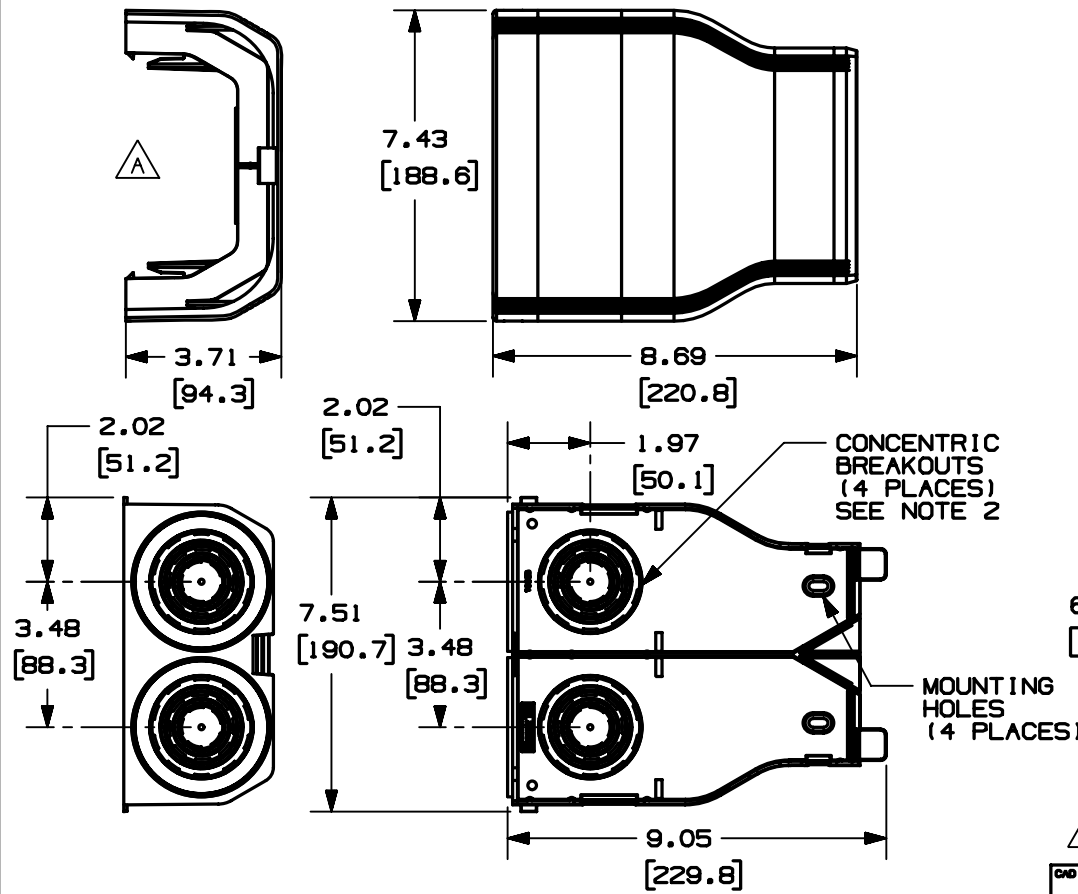

THIS COPY IS PROVIDED ON A RESTRICTED BASIS AND IS NOT TO BE USED IN ANY WAY DETRIMENTAL TO THE INTERESTS OF PANDUIT CORP.

PANDUIT P/N	WEIGHT
TGEE	1.39 LB (632.5 G)

- NOTES:
1. SEE CURRENT CATALOG FOR ADDITIONAL PART SUFFIXES TO INDICATE COLOR AND OR PACKAGE QUANTITY.
 2. CONCENTRIC BREAKOUTS TO ACCOMODATE CONDUIT SIZES OF 3/4", 1", 1 1/4", 1 1/2" AND 2" DIAMETERS.
 3. BREAKOUTS FOR MAINTAINING POWER AND DATA ENTRY SEPARATION.
 4. THIS PRODUCT INTENDED TO BE USED WITH PANDUIT TYPE TG RACEWAY.
 5. DIMENSIONS IN PARENTHESES ARE IN METRIC.

CAD FILENAME/LAYERS D38046BD_DC_TGEE_00B.PRT

PANDUIT CORP. TINLEY PARK, ILLINOIS
 TG ENTRANCE END FITTING
 (TGEE)
 CUSTOMER DRAWING

UNLESS OTHERWISE SPECIFIED, DIMENSIONAL TOLERANCES ARE:
 (.X) ± (.XXX) ± .005 (.12)
 (.XX) ± .010 (.25) ANGLES ± 1°

UNLESS OTHERWISE SPECIFIED, ALL DIMENSIONS ARE GIVEN IN INCHES, THIRD ANGLE PROJECTION.

REV	DATE	BY	CHK	DESCRIPTION	ECN	CHK	CUST	SUP
1	02-12-04	JBN	PM	A. REVISED DRAWING LAYOUT; ADDED VIEW AND DIMENSION	38046-04	RGRO	RGRO	
R	10-18-01	JBN	PM	RELEASED TO PRODUCTION	38046-04	RGRO	RGRO	