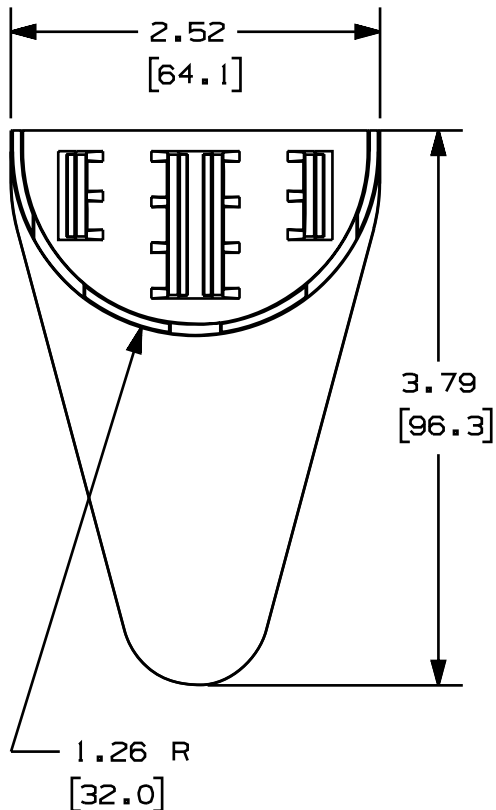

THIS COPY IS PROVIDED ON A RESTRICTED BASIS AND IS NOT TO BE USED IN ANY WAY DETRIMENTAL TO THE INTERESTS OF PANDUIT CORP.

PANDUIT P/N	WEIGHT
TGFSB	0.48 LB/ 10 PCS (217 G / 10 PCS)

NOTES:

- 1) THIS PART IS TO BE USED WITH THE TG70, TG80, OR TG86 SERIES RACEWAY.
- 2) THIS BRACKET WILL LATCH ONTO THE CENTER OF THE RACEWAY BASE- IF NO DIVIDER WALLS ARE PRESENT.
- 3) THIS BRACKET CAN ALSO LATCH OFFSET TO THE CENTER OF THE RACEWAY BASE- IF ONE OUTER DIVIDER WALL IS PRESENT.
- 4) TWO OF THESE BRACKETS MUST BE INSTALLED IN ORDER TO OBTAIN A COMPLETE FIBER SPOOL. THIS TWO-PIECE SPLIT DESIGN ALLOWS THE BRACKET DISTANCE TO BE ADJUSTED TO FIT THE LENGTH OF CABLE STORAGE REQUIRED.
- 5) THIS PART CAN STORE A MINIMUM OF 3.28 FEET (1 METER) OF DUPLEX FIBER OPTIC CABLE AT A 1.2 INCH (30 MILLIMETER) MINIMUM BEND RADIUS- WHEN THE SPOOL PORTIONS OF THE BRACKET HALVES ARE TOUCHING. CABLE STORAGE CAN BE INCREASED BEYOND 1 METER BY SPREADING THE BRACKET HALVES FARTHER APART.
- 6) DIMENSIONS IN PARENTHESES ARE IN METRIC.

CAD FILENAME/LAYERS D37270DK\_DC\_TGFSB\_00A.PRT

PANDUIT CORP. TINLEY PARK, ILLINOIS  
TG FIBER SPOOL BRACKET  
(TGFSB)  
CUSTOMER DRAWING

UNLESS OTHERWISE SPECIFIED,  
DIMENSIONAL TOLERANCES ARE:  
(.X) ± (.XXX) ±  
(.XX) ±.03 (.8) ANGLES ±

UNLESS OTHERWISE SPECIFIED,  
ALL DIMENSIONS ARE GIVEN  
IN INCHES, THIRD ANGLE PROJECTION.

DRAWN BY JHNU

MAT'L:

SCALE

NONE

DATE 3/7/00

PVC

DRAWING NO.

37270-38

DRG

A

CHECKED BY CAZ

SIZE

REV	DATE	BY	CHK	DESCRIPTION	ECN	CHK	CUST	SUP
R	3/7/00	JHNU	CAZ	RELEASED TO PRODUCTION.	37270-38	HIW	HIW	