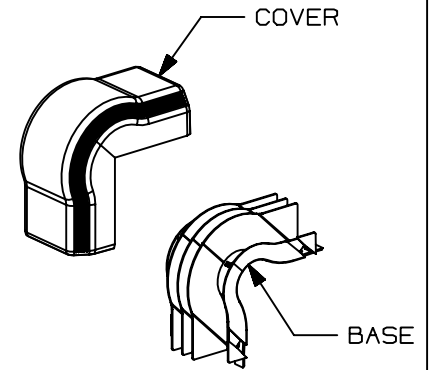

THIS COPY IS PROVIDED ON A RESTRICTED BASIS AND IS NOT TO BE USED IN ANY WAY DETRIMENTAL TO THE INTERESTS OF PANDUIT CORP.

PANDUIT PART NO.	WEIGHT
TGSOC	1.69 LB (766.3 g)

1. THIS FITTING IS INTENDED TO OVERLAP BOTH TG COVERS.
2. DIMENSIONS IN PARENTHESIS ARE IN METRIC.
3. SEE CURRENT CATALOG FOR ADDITIONAL PART SUFFIXES TO INDICATE COLOR AND OR PACKAGE QUANTITY.

CAD FILENAME/LAYERS D38563BC_DC_TGSOC_00C.prt

PANDUIT CORP. TINLEY PARK, ILLINOIS

△ TG STANDARD OUTSIDE CORNER FITTING (TGSOC) CUSTOMER DRAWING

UNLESS OTHERWISE SPECIFIED, DIMENSIONAL TOLERANCES ARE:
(.X) ± (.XXX) ± .005
(.XX) ± .010 ANGLES ± 1°

UNLESS OTHERWISE SPECIFIED, ALL DIMENSIONS ARE GIVEN IN INCHES, THIRD ANGLE PROJECTION.

REV	DATE	BY	CHK	DESCRIPTION	ECN	R	CUST	SUP
2	01-29-04	JBN	PM	RELEASED TO PRODUCTION	38563-03	RGRO	RGRO	
1	10-30-03	JBN	PM	A. REVISED TITLE: STANDARD WAS NON-ADJUSTABLE				
R	10-15-02	JHNU	PM	DRAWING RELEASED				