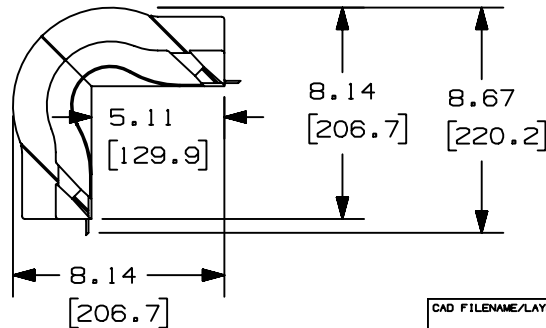

THIS COPY IS PROVIDED ON A RESTRICTED BASIS AND IS NOT TO BE USED IN ANY WAY DETRIMENTAL TO THE INTERESTS OF PANDUIT CORP.

PANDUIT PART NO.	WEIGHT
TGSOC	1.69 LB (766.3 g)

1. THIS FITTING IS INTENDED TO OVERLAP BOTH TG COVERS.
2. DIMENSIONS IN PARENTHESIS ARE IN METRIC.
3. SEE CURRENT CATALOG FOR ADDITIONAL PART SUFFIXES TO INDICATE COLOR AND OR PACKAGE QUANTITY.

CAD FILENAME/LAYERS D38563BC_DC_TGSOC_00C.prt

PANDUIT CORP. TINLEY PARK, ILLINOIS

△ TG STANDARD OUTSIDE CORNER FITTING (TGSOC) CUSTOMER DRAWING

UNLESS OTHERWISE SPECIFIED, DIMENSIONAL TOLERANCES ARE:
(.X) ± (.XXX) ± .005
(.XX) ± .010 ANGLES ± 1°

UNLESS OTHERWISE SPECIFIED, ALL DIMENSIONS ARE GIVEN IN INCHES, THIRD ANGLE PROJECTION.

REV	DATE	BY	CHK	DESCRIPTION	ECN	R	CUST	SUP
2	01-29-04	JBN	PM	RELEASED TO PRODUCTION	38563-03	RGRO	RGRO	
1	10-30-03	JBN	PM	A. REVISED TITLE: STANDARD WAS NON-ADJUSTABLE				
R	10-15-02	JHNU	PM	DRAWING RELEASED				