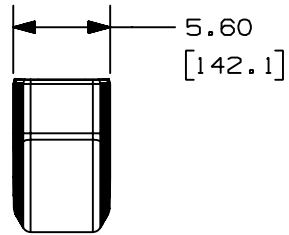

THIS COPY IS PROVIDED ON A RESTRICTED BASIS AND IS NOT TO BE USED IN ANY WAY DETRIMENTAL TO THE INTERESTS OF PANDUIT CORP.

PANDUIT PART NO.	WEIGHT
TGSOC	1.69 LB (766.3 g)

1. THIS FITTING IS INTENDED TO OVERLAP BOTH TG COVERS.
2. DIMENSIONS IN PARENTHESIS ARE IN METRIC.
3. SEE CURRENT CATALOG FOR ADDITIONAL PART SUFFIXES TO INDICATE COLOR AND OR PACKAGE QUANTITY.

CAD FILENAME/LAYERS D38563BC_DC_TGSOC_00C.prt

PANDUIT CORP. TINLEY PARK, ILLINOIS

△ TG STANDARD OUTSIDE CORNER FITTING (TGSOC) CUSTOMER DRAWING

UNLESS OTHERWISE SPECIFIED, DIMENSIONAL TOLERANCES ARE:
(.X) ± (.XXX) ± .005
(.XX) ± .010 ANGLES ± 1°

UNLESS OTHERWISE SPECIFIED, ALL DIMENSIONS ARE GIVEN IN INCHES, THIRD ANGLE PROJECTION.

REV	DATE	BY	CHK	DESCRIPTION	ECN	R	CUST	SUP
2	01-29-04	JBN	PM	RELEASED TO PRODUCTION	38563-03	RGRO	RGRO	
1	10-30-03	JBN	PM	A. REVISED TITLE: STANDARD WAS NON-ADJUSTABLE				
R	10-15-02	JHNU	PM	DRAWING RELEASED				