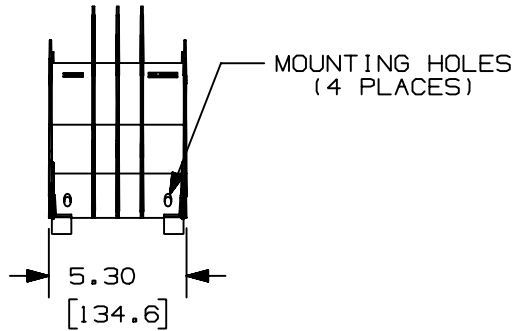

THIS COPY IS PROVIDED ON A RESTRICTED BASIS AND IS NOT TO BE USED IN ANY WAY DETRIMENTAL TO THE INTERESTS OF PANDUIT CORP.

PANDUIT PART NO.	WEIGHT
TGSOC	1.69 LB (766.3 g)

1. THIS FITTING IS INTENDED TO OVERLAP BOTH TG COVERS.
2. DIMENSIONS IN PARENTHESIS ARE IN METRIC.
3. SEE CURRENT CATALOG FOR ADDITIONAL PART SUFFIXES TO INDICATE COLOR AND OR PACKAGE QUANTITY.

CAD FILENAME/LAYERS D38563BC_DC_TGSOC_00C.prt

PANDUIT CORP. TINLEY PARK, ILLINOIS

△ TG STANDARD OUTSIDE CORNER FITTING (TGSOC) CUSTOMER DRAWING

UNLESS OTHERWISE SPECIFIED, DIMENSIONAL TOLERANCES ARE:
(.X) ± (.XXX) ± .005
(.XX) ± .010 ANGLES ± 1°

UNLESS OTHERWISE SPECIFIED, ALL DIMENSIONS ARE GIVEN IN INCHES, THIRD ANGLE PROJECTION.

REV	DATE	BY	CHK	DESCRIPTION	ECN	R	CUST	SUP
2	01-29-04	JBN	PM	RELEASED TO PRODUCTION	38563-03	RGRO	RGRO	
1	10-30-03	JBN	PM	A. REVISED TITLE: STANDARD WAS NON-ADJUSTABLE				
R	10-15-02	JHNU	PM	DRAWING RELEASED				