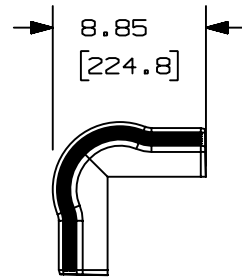

THIS COPY IS PROVIDED ON A RESTRICTED BASIS AND IS NOT TO BE USED IN ANY WAY DETRIMENTAL TO THE INTERESTS OF PANDUIT CORP.

PANDUIT PART NO.	WEIGHT
TGSOC	1.69 LB (766.3 g)

1. THIS FITTING IS INTENDED TO OVERLAP BOTH TG COVERS.
2. DIMENSIONS IN PARENTHESIS ARE IN METRIC.
3. SEE CURRENT CATALOG FOR ADDITIONAL PART SUFFIXES TO INDICATE COLOR AND OR PACKAGE QUANTITY.

CAD FILENAME/LAYERS D38563BC_DC_TGSOC_00C.prt

PANDUIT CORP. TINLEY PARK, ILLINOIS

△ TG STANDARD OUTSIDE CORNER FITTING (TGSOC) CUSTOMER DRAWING

UNLESS OTHERWISE SPECIFIED, DIMENSIONAL TOLERANCES ARE:
(.X) ± (.XXX) ± .005
(.XX) ± .010 ANGLES ± 1°

UNLESS OTHERWISE SPECIFIED, ALL DIMENSIONS ARE GIVEN IN INCHES, THIRD ANGLE PROJECTION.

REV	DATE	BY	CHK	DESCRIPTION	ECN	R	CUST	SUP
2	01-29-04	JBN	PM	RELEASED TO PRODUCTION	38563-03	RGRO	RGRO	
1	10-30-03	JBN	PM	A. REVISED TITLE: STANDARD WAS NON-ADJUSTABLE				
R	10-15-02	JHNU	PM	DRAWING RELEASED				