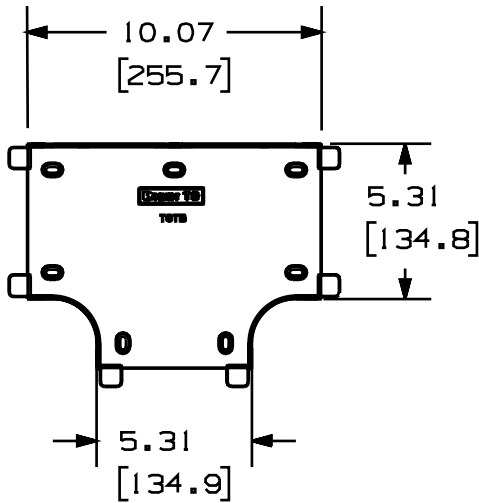

THIS COPY IS PROVIDED ON A RESTRICTED BASIS AND IS NOT TO BE USED IN ANY WAY DETRIMENTAL TO THE INTERESTS OF PANDUIT CORP.

PANDUIT P/N	WEIGHT
TGT COVER	.7 LB/1 PC (318 g/1 PC)
TGT BASE	.5 LB/1 PC (227 g/1 PC)

NOTES:

1. SEE CURRENT CATALOG FOR ADDITIONAL PART NUMBER SUFFIXES TO INDICATE COLOR AND/OR PACKAGE QUANTITY.
2. THIS PRODUCT IS INTENDED TO BE USED WITH PANDUIT TYPE TG RACEWAY.
3. THIS PRODUCT IS FEATURED WITH A 40mm BEND RADIUS.

UNLESS OTHERWISE SPECIFIED,  
 ALL DIMENSIONS ARE GIVEN  
 IN INCHES, THIRD ANGLE PROJECTION.

DRAWN BY JHNU

MAT'L:

SCALE

NONE

DATE 3-10-00

PVC

DRAWING NO.

37270-40

DWG

A

SIZE

REV	DATE	BY	CHK	DESCRIPTION	ECN	CHK	CUST	SUP
R	3-10-00	JHNU	CAZ	RELEASED TO PRODUCTION.	37270-40	HIW	HIW	