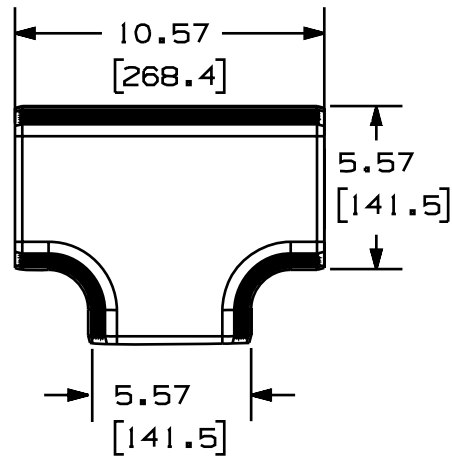

THIS COPY IS PROVIDED ON A RESTRICTED BASIS AND IS NOT TO BE USED IN ANY WAY DETRIMENTAL TO THE INTERESTS OF PANDUIT CORP.

PANDUIT P/N	WEIGHT
TGT COVER	.7 LB/1 PC (318 g/1 PC)
TGT BASE	.5 LB/1 PC (227 g/1 PC)

NOTES:

1. SEE CURRENT CATALOG FOR ADDITIONAL PART NUMBER SUFFIXES TO INDICATE COLOR AND/OR PACKAGE QUANTITY.
2. THIS PRODUCT IS INTENDED TO BE USED WITH PANDUIT TYPE TG RACEWAY.
3. THIS PRODUCT IS FEATURED WITH A 40mm BEND RADIUS.

UNLESS OTHERWISE SPECIFIED,  
 ALL DIMENSIONS ARE GIVEN  
 IN INCHES, THIRD ANGLE PROJECTION.

DRAWN BY JHNU

MAT'L:

SCALE

NONE

DATE 3-10-00

PVC

DRAWING NO.

37270-40

DWG

A

SIZE

REV	DATE	BY	CHK	DESCRIPTION	ECN	CHK	CUST	SUP
R	3-10-00	JHNU	CAZ	RELEASED TO PRODUCTION.	37270-40	HIW	HIW	