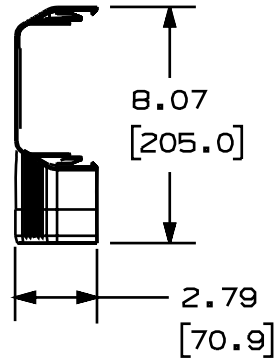

THIS COPY IS PROVIDED ON A RESTRICTED BASIS AND IS NOT TO BE USED IN ANY WAY DETRIMENTAL TO THE INTERESTS OF PANDUIT CORP.

PANDUIT P/N	WEIGHT
TGT COVER	.7 LB/1 PC (318 g/1 PC)
TGT BASE	.5 LB/1 PC (227 g/1 PC)

NOTES:

1. SEE CURRENT CATALOG FOR ADDITIONAL PART NUMBER SUFFIXES TO INDICATE COLOR AND/OR PACKAGE QUANTITY.
2. THIS PRODUCT IS INTENDED TO BE USED WITH PANDUIT TYPE TG RACEWAY.
3. THIS PRODUCT IS FEATURED WITH A 40mm BEND RADIUS.

UNLESS OTHERWISE SPECIFIED,  
 ALL DIMENSIONS ARE GIVEN  
 IN INCHES, THIRD ANGLE PROJECTION.

DRAWN BY JHNU

MAT'L:

SCALE

NONE

DATE 3-10-00

PVC

DRAWING NO.

37270-40

DWG

A

SIZE

REV	DATE	BY	CHK	DESCRIPTION	ECN	CHK	CUST	SUP
R	3-10-00	JHNU	CAZ	RELEASED TO PRODUCTION.	37270-40	HIW	HIW	