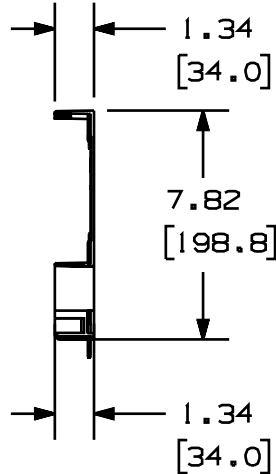

THIS COPY IS PROVIDED ON A RESTRICTED BASIS AND IS NOT TO BE USED IN ANY WAY DETRIMENTAL TO THE INTERESTS OF PANDUIT CORP.

PANDUIT P/N	WEIGHT
TGT COVER	.7 LB/1 PC (318 g/1 PC)
TGT BASE	.5 LB/1 PC (227 g/1 PC)

NOTES:

1. SEE CURRENT CATALOG FOR ADDITIONAL PART NUMBER SUFFIXES TO INDICATE COLOR AND/OR PACKAGE QUANTITY.
2. THIS PRODUCT IS INTENDED TO BE USED WITH PANDUIT TYPE TG RACEWAY.
3. THIS PRODUCT IS FEATURED WITH A 40mm BEND RADIUS.

UNLESS OTHERWISE SPECIFIED,  
 ALL DIMENSIONS ARE GIVEN  
 IN INCHES, THIRD ANGLE PROJECTION.

DRAWN BY JHNU

MAT'L:

SCALE

NONE

DATE 3-10-00

PVC

DRAWING NO.

37270-40

DWG

A

SIZE

REV	DATE	BY	CHK	DESCRIPTION	ECN	CHK	CUST	SUP
R	3-10-00	JHNU	CAZ	RELEASED TO PRODUCTION.	37270-40	HIW	HIW	