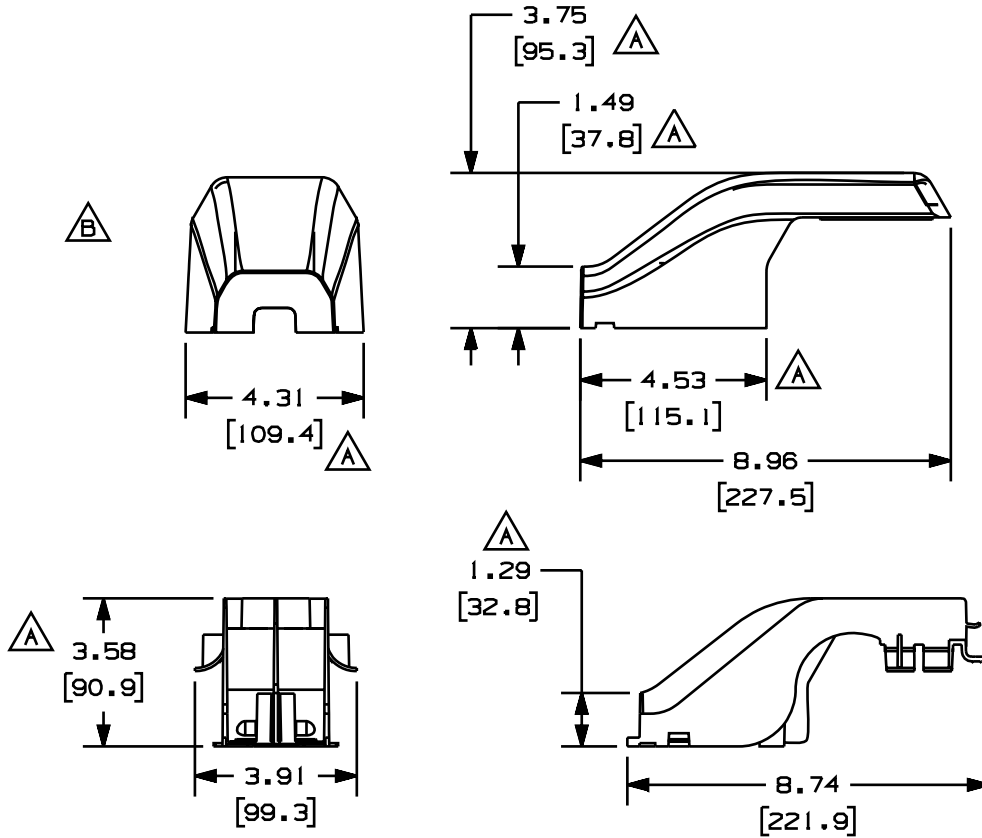

THIS COPY IS PROVIDED ON A RESTRICTED BASIS AND IS NOT TO BE USED IN ANY WAY DETRIMENTAL TO THE INTERESTS OF PANDUIT CORP.

PANDUIT PART NO.	WEIGHT
TGTR	.67 LB/ EACH [308 g/ EACH]

NOTES:

1. SEE CURRENT CATALOG FOR ADDITIONAL PART NUMBER SUFFIXES TO INDICATE COLOR AND/OR PACKAGE QUANTITY.
2. THIS PRODUCT IS INTENDED TO BE USED WITH PANDUIT TYPE TG RACEWAY.
3. DIMENSIONS IN PARENTHESIS ARE METRIC.

CAD FILENAME/LAYERS		D37270ED_DC_TGTR_01A.PRT											
<h1>PANDUIT</h1> CORP. TINLEY PARK, ILLINOIS TG TRANSITION FITTING (TGTR) CUSTOMER DRAWING													
UNLESS OTHERWISE SPECIFIED, DIMENSIONAL TOLERANCES ARE:			UNLESS OTHERWISE SPECIFIED, ALL DIMENSIONS ARE GIVEN IN INCHES, THIRD ANGLE PROJECTION.										
(.X) : (.XXX) : (.XX) : .03 .8 ANGLES :			SCALE NONE										
REV	DATE	BY	CHK	DESCRIPTION	ECN	R	CUST	SUP	DRAWN BY	MAT'L	DATE	DWG NO.	DWG SIZE
I	5-18-01	REWE	HIW	D. REMOVED AND REVISED TOLERANCES C. REVISED WEIGHT QUANTITY	37270-70	HIW	HIW		JHNU	SEE NOTES ABOVE	4/14/00	37270-70	A
R	4/14/00	JHNU	RCRO	RELEASED TO PRODUCTION	37270-70	HIW	HIW		RCRO				