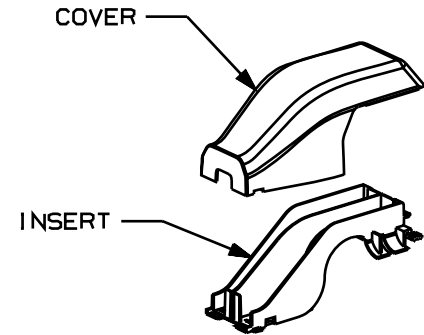

THIS COPY IS PROVIDED ON A RESTRICTED BASIS AND IS NOT TO BE USED IN ANY WAY DETRIMENTAL TO THE INTERESTS OF PANDUIT CORP.

PANDUIT PART NO.	WEIGHT
TGTR	.67 LB/ EACH [308 g/ EACH]

NOTES:

1. SEE CURRENT CATALOG FOR ADDITIONAL PART NUMBER SUFFIXES TO INDICATE COLOR AND/OR PACKAGE QUANTITY.
2. THIS PRODUCT IS INTENDED TO BE USED WITH PANDUIT TYPE TG RACEWAY.
3. DIMENSIONS IN PARENTHESIS ARE METRIC.

CAD FILENAME/LAYERS		D37270ED_DC_TGTR_01A.PRT											
<h1>PANDUIT</h1> CORP. TINLEY PARK, ILLINOIS TG TRANSITION FITTING (TGTR) CUSTOMER DRAWING													
UNLESS OTHERWISE SPECIFIED, DIMENSIONAL TOLERANCES ARE:			UNLESS OTHERWISE SPECIFIED, ALL DIMENSIONS ARE GIVEN IN INCHES, THIRD ANGLE PROJECTION.										
(.X) : (.XXX) : (.XX) : .03 .8 ANGLES :			SCALE NONE										
REV	DATE	BY	CHK	DESCRIPTION	ECN	R	CUST	SUP	DRAWN BY	MAT'L	DATE	DWG NO.	DWG SIZE
I	5-18-01	REWE	HIW	D. REMOVED AND REVISED TOLERANCES C. REVISED WEIGHT QUANTITY	37270-70	HIW	HIW		JHNU	SEE NOTES ABOVE	4/14/00	37270-70	A
R	4/14/00	JHNU	RCRO	RELEASED TO PRODUCTION	37270-70	HIW	HIW		RCRO				