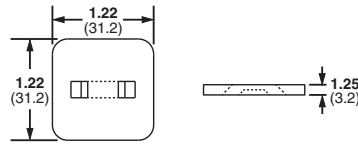

Low Profile Tie Mounts – User Supplied Adhesive Mounts

- Low profile design keeps bundle close to mounting surface
- For indoor use only
- Material: Nylon 6.6