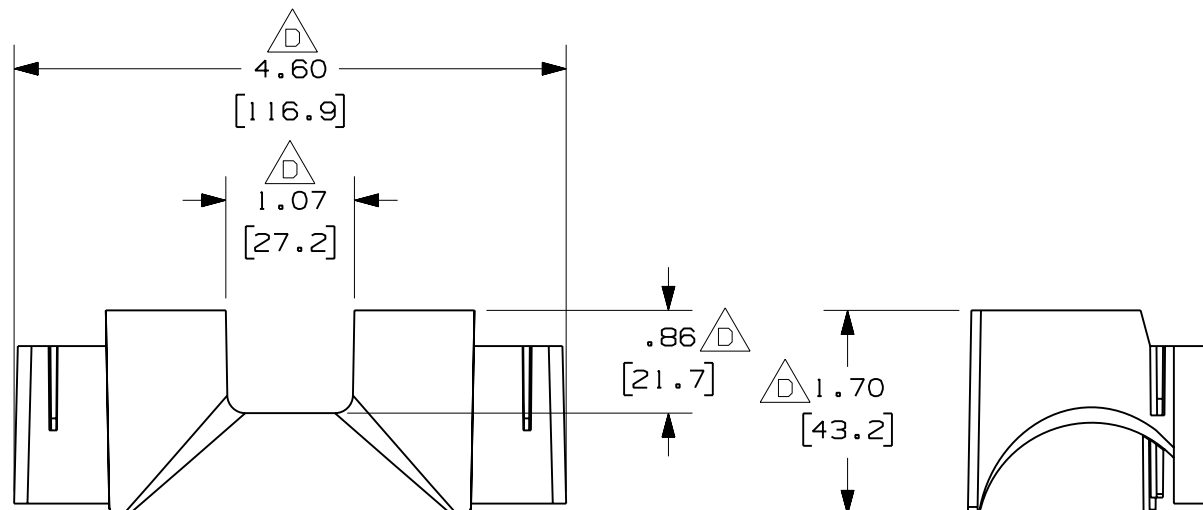

PANDUIT PART NUMBER	WEIGHT
TRC2HDBL	.05 LB/EACH (21g/EACH)

**△ C NOTES:**

1. SEE CURRENT CATALOG FOR ADDITIONAL PART SUFFIXES TO INDICATE PACKAGE QUANTITY.
2. THE PANDUCT TYPES H AND HS 2x2 WIRING DUCT BEND RADIUS CONTROL TRUMPET ALLOWS FOR CABLES TO SPILL OUT OF THE PANDUCT TYPES H AND HS 2x2 WIRING DUCT WHILE MAINTAINING A 1" (25.4) BEND RADIUS.
3. DIMENSIONS IN PARENTHESES ARE IN METRIC.

ENG. REF.: D38420BG\_DC\_TRC2HDBL\_01.prt

CAD FILENAME/LAYERS **△ A** TRC2HDBL.pdf

**PANDUIT** CORP TINLEY PARK, ILLINOIS  
 PANDUCT TYPES H AND HS 2x2 HINGED WIRING DUCT AND FIBERRUNNER 2x2  
**△ B** BEND RADIUS CONTROL TRUMPET (TRC2HDBL) CUSTOMER DRAWING

UNLESS OTHERWISE SPECIFIED, DIMENSIONAL TOLERANCES ARE:  
 (.X) ± (.XXX) ±  
 (.XX) ± .03 (.8) ANGLES ±

UNLESS OTHERWISE SPECIFIED, ALL DIMENSIONS ARE GIVEN IN INCHES, THIRD ANGLE PROJECTION.

REV	DATE	BY	CHK	DESCRIPTION	ECN	R	CUST	SUP	GMBH
2	7-21-06	DTP	RN	E. REVISED PART WEIGHT	38420-02	RN	RN		
-	-----	---	---	D. REVISED DIMENSIONS. C. REVISED GENERAL NOTES.	-----	--	--		
1	10-13-05	MSO	SMF	B. REVISED DRAWING TITLE. A. REVISED CAD FILENAME.	38420-02	RN	RN		
R	5-10-02	JHNU	SMF	RELEASED TO PRODUCTION	38420-02	HIW	HIW		