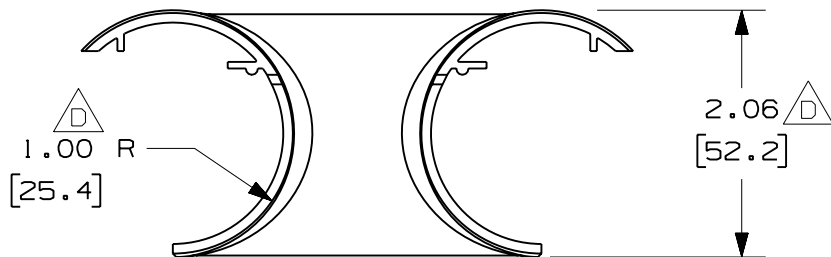

PANDUIT PART NUMBER	WEIGHT
TRC2HDBL	.05 LB/EACH (21g/EACH)

**△ C NOTES:**

1. SEE CURRENT CATALOG FOR ADDITIONAL PART SUFFIXES TO INDICATE PACKAGE QUANTITY.
2. THE PANDUCT TYPES H AND HS 2x2 WIRING DUCT BEND RADIUS CONTROL TRUMPET ALLOWS FOR CABLES TO SPILL OUT OF THE PANDUCT TYPES H AND HS 2x2 WIRING DUCT WHILE MAINTAINING A 1" (25.4) BEND RADIUS.
3. DIMENSIONS IN PARENTHESES ARE IN METRIC.

UNLESS OTHERWISE SPECIFIED, DIMENSIONAL TOLERANCES ARE:  
 (.X) ± (.XXX) ±  
 (.XX) ± .03 (.8) ANGLES ±

UNLESS OTHERWISE SPECIFIED, ALL DIMENSIONS ARE GIVEN IN INCHES, THIRD ANGLE PROJECTION.

REV	DATE	BY	CHK	DESCRIPTION	ECN	R	CUST	SUP	GMBH
2	7-21-06	DTP	RN	E. REVISED PART WEIGHT	38420-02	RN	RN		
-	-----	---	---	D. REVISED DIMENSIONS. C. REVISED GENERAL NOTES.	-----	--	--		
1	10-13-05	MSO	SMF	B. REVISED DRAWING TITLE. A. REVISED CAD FILENAME.	38420-02	RN	RN		
R	5-10-02	JHNU	SMF	RELEASED TO PRODUCTION	38420-02	HIW	HIW		