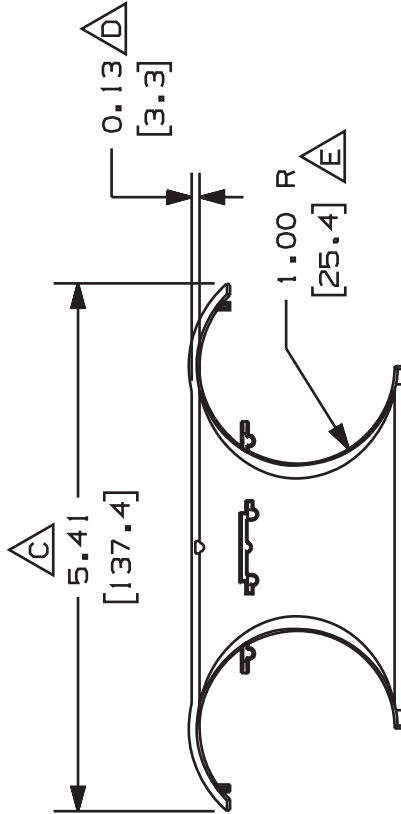

THIS COPY IS PROVIDED ON A RESTRICTED BASIS AND IS NOT TO BE USED IN ANY WAY DETRIMENTAL TO THE INTERESTS OF PANDUIT CORP.

PANDUIT P/N	WEIGHT
TRC4BL	0.139 LB/1 PC (639g/1 PC)

NOTES:

1. SEE CURRENT CATALOG FOR ADDITIONAL PART SUFFIXES TO INDICATE COLOR AND OR PACKAGE QUANTITY.
2. DIMENSIONS IN PARENTHESIS ARE IN METRIC.
3. FITTING PROVIDES FULL 1" BEND RADIUS CONTROL FOR FIBEROPTIC CABLES.
4. FITTING CAN BE USED WITH 4x4 E, S, FS, AND G WIRING DUCT.

CAD FILE NAME/LAYERS

D37305BB\_DC\_4X4T\_01A.prt

PANDUIT

CORP. TINLEY PARK, ILLINOIS

BEND RADIUS CONTROL FITTING  
(TRC4BL)

CUSTOMER DRAWING

UNLESS OTHERWISE SPECIFIED, DIMENSIONAL TOLERANCES ARE:  
 ( . X ) ± .03 ( . 8 ) ANGLES ±

UNLESS OTHERWISE SPECIFIED, ALL DIMENSIONS ARE GIVEN IN INCHES, THIRD ANGLE PROJECTION.

DRAWN BY MSO

SCALE NONE

DATE 1-31-00

DRAWING NO. 37305-02

MAT'L: PVC

ORG A

CHECKED BY HIW

SIZE

SUP

CUST

CHK

ECN

37305-02

HIW

HIW