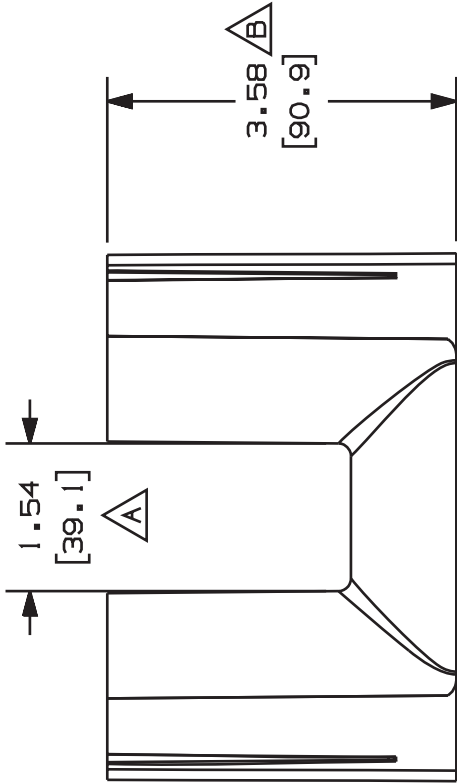

THIS COPY IS PROVIDED ON A RESTRICTED BASIS AND IS NOT TO BE USED IN ANY WAY DETRIMENTAL TO THE INTERESTS OF PANDUIT CORP.

PANDUIT P/N	WEIGHT
TRC4BL	0.139 LB/1 PC (639g/1 PC)

NOTES:

1. SEE CURRENT CATALOG FOR ADDITIONAL PART SUFFIXES TO INDICATE COLOR AND OR PACKAGE QUANTITY.
2. DIMENSIONS IN PARENTHESIS ARE IN METRIC.
3. FITTING PROVIDES FULL 1" BEND RADIUS CONTROL FOR FIBEROPTIC CABLES.
4. FITTING CAN BE USED WITH 4x4 E, S, FS, AND G WIRING DUCT.

CAD FILE NAME/LAYERS

D37305BB\_DC\_4X4T\_01A.prt

PANDUIT

CORP. TINLEY PARK, ILLINOIS

BEND RADIUS CONTROL FITTING  
(TRC4BL)

CUSTOMER DRAWING

UNLESS OTHERWISE SPECIFIED, DIMENSIONAL TOLERANCES ARE:  
 ( . X ) ± .03 ( . 8 ) ANGLES ±

UNLESS OTHERWISE SPECIFIED, ALL DIMENSIONS ARE GIVEN IN INCHES, THIRD ANGLE PROJECTION.

DRAWN BY MSO

SCALE NONE

DATE 1-31-00

DRAWING NO. 37305-02

MAT'L: PVC

ORG A

CHECKED BY HIW

SIZE

SUP

CUST

CHK

ECN

37305-02

HIW

HIW