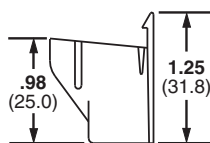

Wire Retainers

- Wires slide into the clip and are held in place by tension
- Low profile design holds wires, cables, and tubing
- Funnel entry design allows for easy insertion of cords and cables

Part Number	Max. Bundle Diameter		Material	Color	Environment	Mounting Method	Std. Pkg. Qty.	Std. Ctn. Qty.
	In.	mm						
TWR-C	0.38	9.5	Nylon 6.6	Natural	Indoors	#6 (M3) Screw	100	500
TWR-C0	0.38	9.5	Weather Resistant Nylon 6.6	Black	Outdoors		100	500

Vertical Siding Clip

VSC Vertical Clip

HSC Horizontal Clip

Part Number	Max. Bundle Diameter		Material	Color	Mounting Method	Std. Pkg. Qty.	Std. Ctn. Qty.
	In.	mm					
HSC.25-L	0.25	6.4	Nylon 6.6	White	Clip	50	500
HSC.25-L100	0.25	6.4	Weather Resistant Polypropylene	Black		50	500
VSC.25-L	0.25	6.4	Nylon 6.6	White		50	500
VSC.25-L100	0.25	6.4	Weather Resistant Polypropylene	Black		50	500