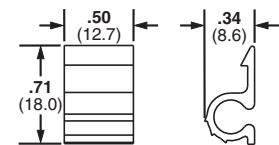

Wire Retainers

- Wires slide into the clip and are held in place by tension
- Low profile design holds wires, cables, and tubing
- Funnel entry design allows for easy insertion of cords and cables

Part Number	Max. Bundle Diameter		Material	Color	Environment	Mounting Method	Std. Pkg. Qty.	Std. Ctn. Qty.
	In.	mm						
TWR-C	0.38	9.5	Nylon 6.6	Natural	Indoors	#6 (M3) Screw	100	500
TWR-C0	0.38	9.5	Weather Resistant Nylon 6.6	Black	Outdoors		100	500

Vertical Siding Clip

VSC Vertical Clip

HSC Horizontal Clip

Part Number	Max. Bundle Diameter		Material	Color	Mounting Method	Std. Pkg. Qty.	Std. Ctn. Qty.
	In.	mm					
HSC.25-L	0.25	6.4	Nylon 6.6	White	Clip	50	500
HSC.25-L100	0.25	6.4	Weather Resistant Polypropylene	Black		50	500
VSC.25-L	0.25	6.4	Nylon 6.6	White		50	500
VSC.25-L100	0.25	6.4	Weather Resistant Polypropylene	Black		50	500