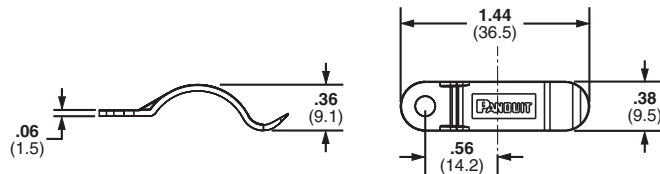

Wire Retainers

- Wires slide into the clip and are held in place by tension
- Low profile design holds wires, cables, and tubing
- Funnel entry design allows for easy insertion of cords and cables

Part Number	Max. Bundle Diameter		Material	Color	Environment	Mounting Method	Std. Pkg. Qty.	Std. Ctn. Qty.
	In.	mm						
TWR-C	0.38	9.5	Nylon 6.6	Natural	Indoors	#6 (M3) Screw	100	500
TWR-C0	0.38	9.5	Weather Resistant Nylon 6.6	Black	Outdoors		100	500

Siding Clips

- Low profile installs without drilling or nailing
- Attach coax cable to buildings having "Pittsburgh Interlok" type aluminum or steel siding
- Will not corrode or stain siding

Horizontal Siding Clip

Vertical Siding Clip

VSC Vertical Clip

HSC Horizontal Clip

Part Number	Max. Bundle Diameter		Material	Color	Mounting Method	Std. Pkg. Qty.	Std. Ctn. Qty.
	In.	mm					
HSC.25-L	0.25	6.4	Nylon 6.6	White	Clip	50	500
HSC.25-L100	0.25	6.4	Weather Resistant Polypropylene	Black		50	500
VSC.25-L	0.25	6.4	Nylon 6.6	White		50	500
VSC.25-L100	0.25	6.4	Weather Resistant Polypropylene	Black		50	500