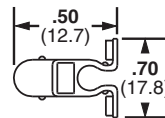

Wire Retainers

- Wires slide into the clip and are held in place by tension
- Low profile design holds wires, cables, and tubing
- Funnel entry design allows for easy insertion of cords and cables

Part Number	Max. Bundle Diameter		Material	Color	Environment	Mounting Method	Std. Pkg. Qty.	Std. Ctn. Qty.
	In.	mm						
TWR-C	0.38	9.5	Nylon 6.6	Natural	Indoors	#6 (M3) Screw	100	500
TWR-C0	0.38	9.5	Weather Resistant Nylon 6.6	Black	Outdoors		100	500

Vertical Siding Clip

VSC Vertical Clip

HSC Horizontal Clip

Part Number	Max. Bundle Diameter		Material	Color	Mounting Method	Std. Pkg. Qty.	Std. Ctn. Qty.
	In.	mm					
HSC.25-L	0.25	6.4	Nylon 6.6	White	Clip	50	500
HSC.25-L100	0.25	6.4	Weather Resistant Polypropylene	Black		50	500
VSC.25-L	0.25	6.4	Nylon 6.6	White		50	500
VSC.25-L100	0.25	6.4	Weather Resistant Polypropylene	Black		50	500