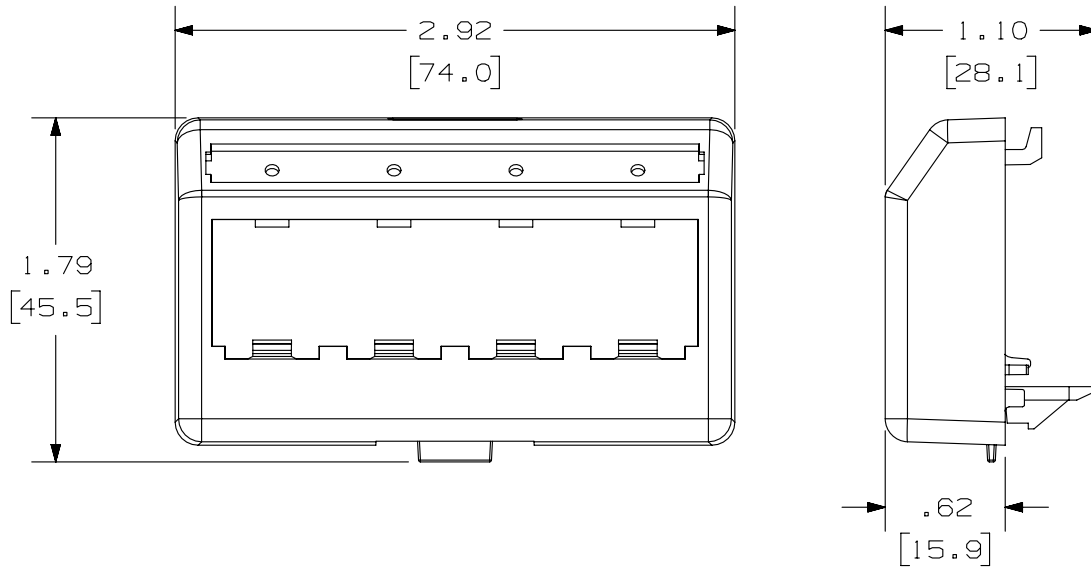

THIS COPY IS PROVIDED ON A RESTRICTED BASIS AND IS NOT TO BE USED IN ANY WAY DETRIMENTAL TO THE INTERESTS OF PANDUIT CORP.

PANDUIT P/N	WEIGHT
UICFFP4**	.20 LB/10 PCS (108.8 g/10 PCS)

NOTES:

- SEE CURRENT CATALOG FOR ADDITIONAL PART NUMBER SUFFIXES TO INDICATE COLOR AND OR PACKAGE QUANTITY.
- SEE CATALOG FOR COMPLETE LIST OF PARTS APPLICABLE FOR USE WITH THIS PART.
- DIMENSIONS IN PARENTHESES ARE IN METRIC.
- FACEPLATE SNAPS INTO STANDARD FURNITURE OPENING. (1.375 X 2.710)
- PART INCLUDES:
1- FURNITURE FACEPLATE
1- 4 POSITION CLEAR LABEL COVER
1- 1 POSITION CLEAR LABEL COVER
- LABELS SOLD SEPARATELY.

PART NUMBER		UICFFP4**	
TITLE			
MINI-COM ULTIMATE ID 4 POSITION FURNITURE FACEPLATE			
CUSTOMER DRAWING			
ITEM REVISION NAME		M01213BK/09	
DATASET FILE NAME		M01213BK_DC/09A	
UNLESS OTHERWISE SPECIFIED, DIMENSIONAL TOLERANCES ARE: IN (mm)		MATERIAL:	
.x ± .xxx ± .010 [.3]		ABS	
.xx ± .03 [.8] ANGLES ±		DRAWING NUMBER:	
THIRD ANGLE PROJECTION		01213-02	
DRAWN BY	DATE	CHK	SCALE
JSP	8-27-02	JAJP	FULL
SHT 1 OF 1			SIZE
A			A