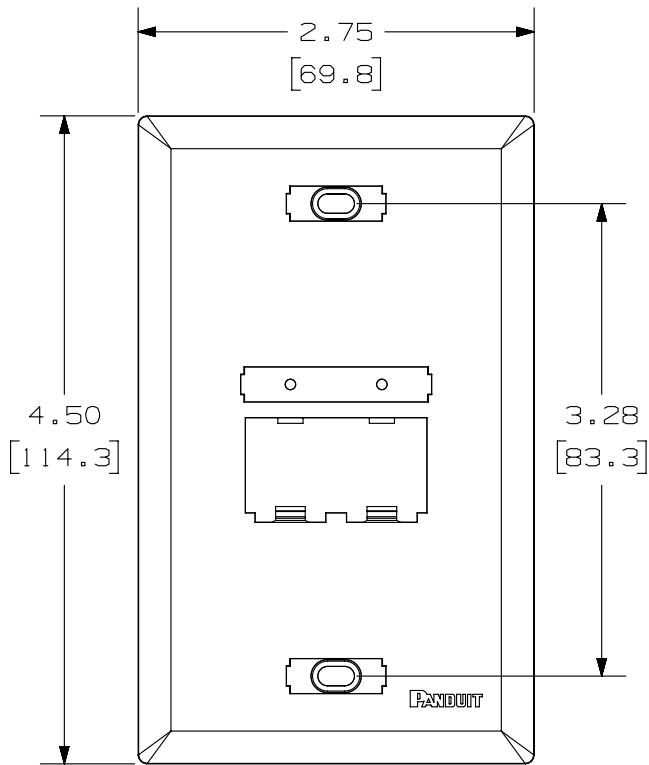

THIS COPY IS PROVIDED ON A RESTRICTED BASIS AND IS NOT TO BE USED IN ANY WAY DETRIMENTAL TO THE INTERESTS OF PANDUIT CORP.

PANDUIT P/N	WEIGHT
UICFP2**	.54 LB/10 PCS (244.0 g/10 PCS)

NOTES:

- SEE CURRENT CATALOG FOR ADDITIONAL PART NUMBER SUFFIXES TO INDICATE COLOR AND OR PACKAGE QUANTITY.
- SEE CATALOG FOR COMPLETE LIST OF PARTS APPLICABLE FOR USE WITH THIS PART.
- DIMENSIONS IN PARENTHESES ARE IN METRIC.
- PART INCLUDES:
 - 1- FACEPLATE
 - 1- CLEAR SCREW COVER
 - 1- COLOR COORDINATED SCREW COVER
 - 1- CLEAR LABEL COVER
 - 2- MOUNTING SCREW

PART NUMBER		UICFP2**	
TITLE			
MINI-COM ULTIMATE ID 2 POSITION VERTICAL CLASSIC SERIES FACEPLATE			
CUSTOMER DRAWING			
ITEM REVISION NAME		M01279BA/05	
DATASET FILE NAME		M01279BA_DC/05A	
UNLESS OTHERWISE SPECIFIED, DIMENSIONAL TOLERANCES ARE: IN [mm]		MATERIAL:	
.x ± .xxx ± .010 [.3]		ABS	
.xx ± .03 [.8] ANGLES ±		DRAWING NUMBER:	
THIRD ANGLE PROJECTION		01279-06	
DRAWN BY	DATE	CHK	SCALE
JSP	7-24-02		NONE
REV	DATE	BY	CHK
1	5-20-14	BJN	JSP
APR	DESCRIPTION		ECN
	REVISED & REDRAWN PREVIOUS REVISIONS REMVD FOR CLARITY		01279-06
SHT 1 OF 1		SIZE A	