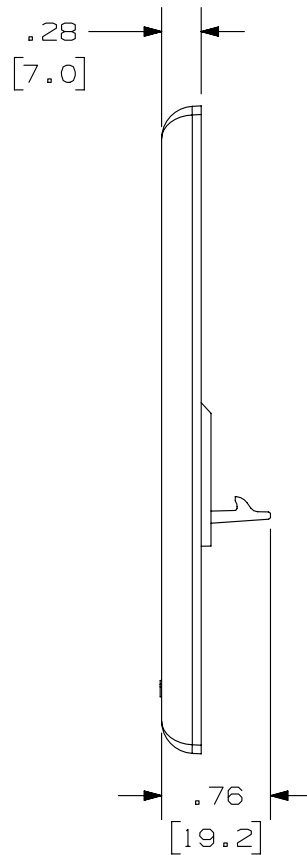

THIS COPY IS PROVIDED ON A RESTRICTED BASIS AND IS NOT TO BE USED IN ANY WAY DETRIMENTAL TO THE INTERESTS OF PANDUIT CORP.

PANDUIT P/N	WEIGHT
UICFP2**	.54 LB/10 PCS (244.0 g/10 PCS)

NOTES:

- SEE CURRENT CATALOG FOR ADDITIONAL PART NUMBER SUFFIXES TO INDICATE COLOR AND OR PACKAGE QUANTITY.
- SEE CATALOG FOR COMPLETE LIST OF PARTS APPLICABLE FOR USE WITH THIS PART.
- DIMENSIONS IN PARENTHESES ARE IN METRIC.
- PART INCLUDES:
 - 1- FACEPLATE
 - 1- CLEAR SCREW COVER
 - 1- COLOR COORDINATED SCREW COVER
 - 1- CLEAR LABEL COVER
 - 2- MOUNTING SCREW

PART NUMBER		UICFP2**	
TITLE			
MINI-COM ULTIMATE ID 2 POSITION VERTICAL CLASSIC SERIES FACEPLATE			
CUSTOMER DRAWING			
ITEM REVISION NAME		M01279BA/05	
DATASET FILE NAME		M01279BA_DC/05A	
UNLESS OTHERWISE SPECIFIED, DIMENSIONAL TOLERANCES ARE: IN [mm]		MATERIAL:	
.x ± .xxx ± .010 [.3]		ABS	
.xx ± .03 [.8] ANGLES ±		DRAWING NUMBER:	
THIRD ANGLE PROJECTION		01279-06	
DRAWN BY	DATE	CHK	SCALE
JSP	7-24-02		NONE
REV	DATE	BY	CHK
1	5-20-14	BJN	JSP
APR	DESCRIPTION		ECN
	REVISED & REDRAWN PREVIOUS REVISIONS REMVD FOR CLARITY		01279-06
SHT 1 OF 1		SIZE A	