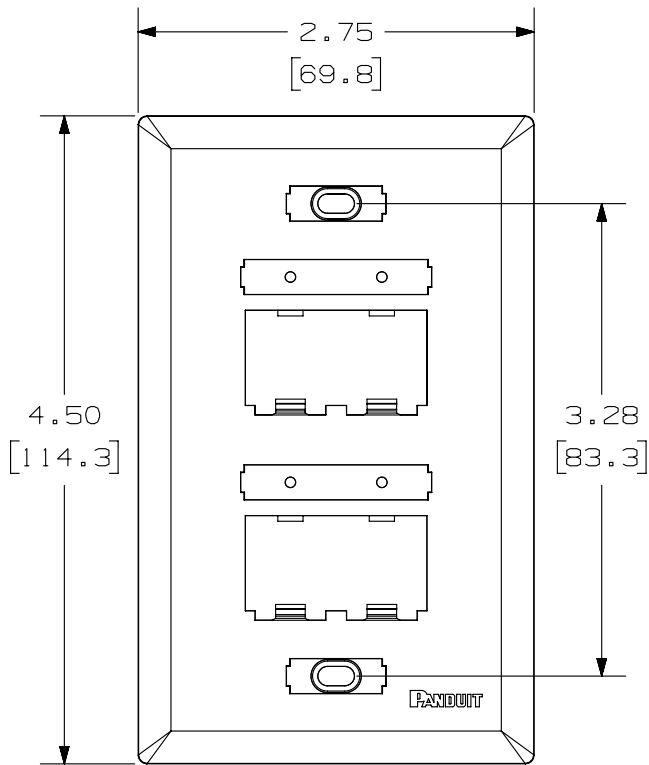

THIS COPY IS PROVIDED ON A RESTRICTED BASIS AND IS NOT TO BE USED IN ANY WAY DETRIMENTAL TO THE INTERESTS OF PANDUIT CORP.

PANDUIT P/N	WEIGHT
UICFP4**	.52 LB/10 PCS (236.0 g/10 PCS)

NOTES:

- SEE CURRENT CATALOG FOR ADDITIONAL PART NUMBER SUFFIXES TO INDICATE COLOR AND OR PACKAGE QUANTITY.
- SEE CATALOG FOR COMPLETE LIST OF PARTS APPLICABLE FOR USE WITH THIS PART.
- DIMENSIONS IN PARENTHESES ARE IN METRIC.
- PART INCLUDES:
  - 1- FACEPLATE
  - 1- CLEAR SCREW COVER
  - 1- COLOR COORDINATED SCREW COVER
  - 2- CLEAR LABEL COVER
  - 2- MOUNTING SCREW

PART NUMBER		UICFP4**	
TITLE			
MINI-COM ULTIMATE ID 4 POSITION VERTICAL CLASSIC SERIES FACEPLATE			
CUSTOMER DRAWING			
ITEM REVISION NAME		M01279BB/04	
DATASET FILE NAME		M01279BB_DC/04A	
UNLESS OTHERWISE SPECIFIED, DIMENSIONAL TOLERANCES ARE: IN [mm]		MATERIAL:	
.x ± .xxx ± .010 [.3]		ABS	
.xx ± .03 [.8] ANGLES ±		DRAWING NUMBER:	
THIRD ANGLE PROJECTION		01279-07	
DRAWN BY	DATE	CHK	SCALE
JSP	7-24-02		NONE
REV	DATE	BY	CHK
1	5-20-14	BJN	JSP
APR	DESCRIPTION		ECN
	REVISED & REDRAWN PREVIOUS REVISIONS REMVD FOR CLARITY		01279-07
SHT 1 OF 1		SIZE A	