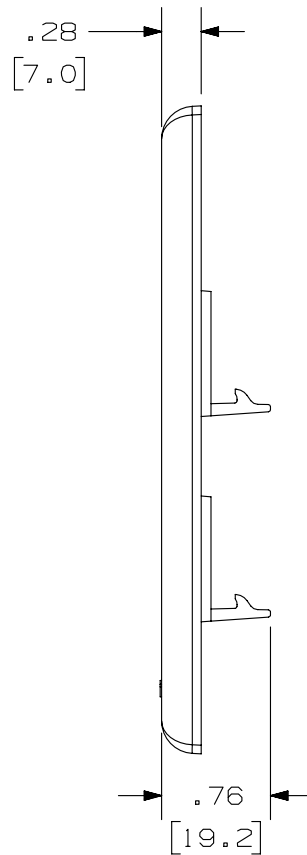

THIS COPY IS PROVIDED ON A RESTRICTED BASIS AND IS NOT TO BE USED IN ANY WAY DETRIMENTAL TO THE INTERESTS OF PANDUIT CORP.

PANDUIT P/N	WEIGHT
UICFP4**	.52 LB/10 PCS (236.0 g/10 PCS)

NOTES:

- SEE CURRENT CATALOG FOR ADDITIONAL PART NUMBER SUFFIXES TO INDICATE COLOR AND OR PACKAGE QUANTITY.
- SEE CATALOG FOR COMPLETE LIST OF PARTS APPLICABLE FOR USE WITH THIS PART.
- DIMENSIONS IN PARENTHESES ARE IN METRIC.
- PART INCLUDES:
  - 1- FACEPLATE
  - 1- CLEAR SCREW COVER
  - 1- COLOR COORDINATED SCREW COVER
  - 2- CLEAR LABEL COVER
  - 2- MOUNTING SCREW

PART NUMBER		UICFP4**	
TITLE			
MINI-COM ULTIMATE ID 4 POSITION VERTICAL CLASSIC SERIES FACEPLATE			
CUSTOMER DRAWING			
ITEM REVISION NAME		M01279BB/04	
DATASET FILE NAME		M01279BB_DC/04A	
UNLESS OTHERWISE SPECIFIED, DIMENSIONAL TOLERANCES ARE: IN [mm]		MATERIAL:	
.x ± .xxx ± .010 [.3]		ABS	
.xx ± .03 [.8] ANGLES ±		DRAWING NUMBER:	
THIRD ANGLE PROJECTION		01279-07	
DRAWN BY	DATE	CHK	SCALE
JSP	7-24-02		NONE
REV	DATE	BY	CHK
1	5-20-14	BJN	JSP
APR	DESCRIPTION		ECN
	REVISED & REDRAWN PREVIOUS REVISIONS REMVD FOR CLARITY		01279-07
SHT 1 OF 1		SIZE A	