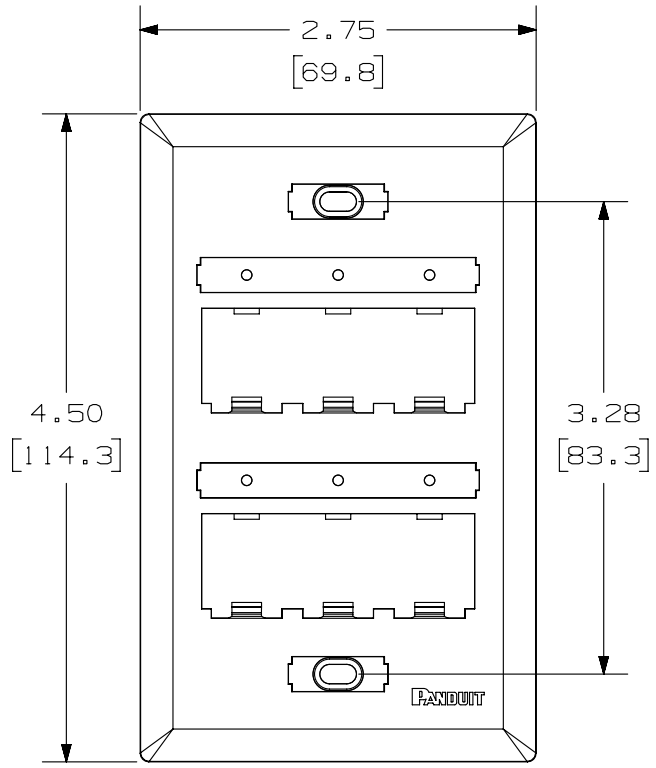

THIS COPY IS PROVIDED ON A RESTRICTED BASIS AND IS NOT TO BE USED IN ANY WAY DETRIMENTAL TO THE INTERESTS OF PANDUIT CORP.

PANDUIT P/N	WEIGHT
UICFP6**	.52 LB/10 PCS (234.0 g/10 PCS)

- NOTES:
- SEE CURRENT CATALOG FOR ADDITIONAL PART NUMBER SUFFIXES TO INDICATE COLOR AND OR PACKAGE QUANTITY.
 - SEE CATALOG FOR COMPLETE LIST OF PARTS APPLICABLE FOR USE WITH THIS PART.
 - DIMENSIONS IN PARENTHESES ARE IN METRIC.
 - PART INCLUDES:
 - 1- FACEPLATE
 - 1- CLEAR SCREW COVER
 - 1- COLOR COORDINATED SCREW COVER
 - 2- CLEAR LABEL COVER
 - 2- MOUNTING SCREW

PART NUMBER		UICFP6**	
TITLE			
MINI-COM ULTIMATE ID 6 POSITION VERTICAL CLASSIC SERIES FACEPLATE			
CUSTOMER DRAWING			
ITEM REVISION NAME		M01279BC/05	
DATASET FILE NAME		M01279BC_DC/05A	
UNLESS OTHERWISE SPECIFIED, DIMENSIONAL TOLERANCES ARE: IN [mm]		MATERIAL:	
.x ± .xx ± .03 [.8]		ABS	
.xxx ± .010 [.3]		DRAWING NUMBER:	
ANGLES ±		01279-08	
THIRD ANGLE PROJECTION		SHT 1 OF 1	
DRAWN BY	DATE	CHK	SCALE
JSP	7-24-02		NONE
REV	DATE	BY	CHK
1	5-20-14	BJN	JSP
APR	DESCRIPTION		ECN
	REVISED & REDRAWN PREVIOUS REVISIONS REMVD FOR CLARITY		01279-08