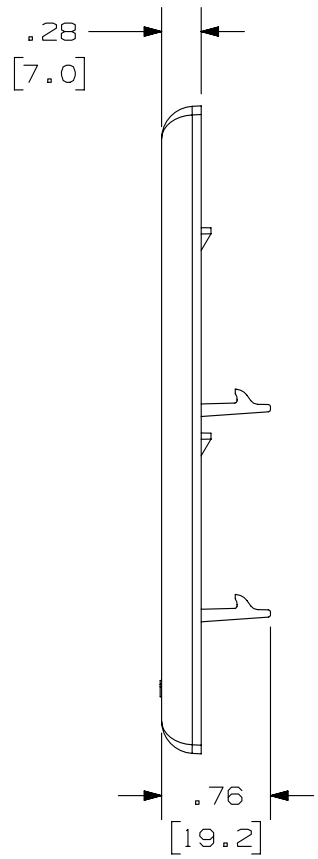

THIS COPY IS PROVIDED ON A RESTRICTED BASIS AND IS NOT TO BE USED IN ANY WAY DETRIMENTAL TO THE INTERESTS OF PANDUIT CORP.

PANDUIT P/N	WEIGHT
UICFP6**	.52 LB/10 PCS (234.0 g/10 PCS)

- NOTES:
- SEE CURRENT CATALOG FOR ADDITIONAL PART NUMBER SUFFIXES TO INDICATE COLOR AND OR PACKAGE QUANTITY.
 - SEE CATALOG FOR COMPLETE LIST OF PARTS APPLICABLE FOR USE WITH THIS PART.
 - DIMENSIONS IN PARENTHESES ARE IN METRIC.
 - PART INCLUDES:
 - 1- FACEPLATE
 - 1- CLEAR SCREW COVER
 - 1- COLOR COORDINATED SCREW COVER
 - 2- CLEAR LABEL COVER
 - 2- MOUNTING SCREW

PART NUMBER		UICFP6**	
TITLE			
MINI-COM ULTIMATE ID 6 POSITION VERTICAL CLASSIC SERIES FACEPLATE			
CUSTOMER DRAWING			
ITEM REVISION NAME		M01279BC/05	
DATASET FILE NAME		M01279BC_DC/05A	
UNLESS OTHERWISE SPECIFIED, DIMENSIONAL TOLERANCES ARE: IN [mm]		MATERIAL:	
.x ± .xx ± .03 [.8]		ABS	
.xxx ± .010 [.3]		DRAWING NUMBER:	
ANGLES ±		01279-08	
THIRD ANGLE PROJECTION		SHT 1 OF 1	
DRAWN BY	DATE	CHK	SCALE
JSP	7-24-02		NONE
REV	DATE	BY	CHK
1	5-20-14	BJN	JSP
APR	DESCRIPTION		ECN
	REVISED & REDRAWN PREVIOUS REVISIONS REMVD FOR CLARITY		01279-08