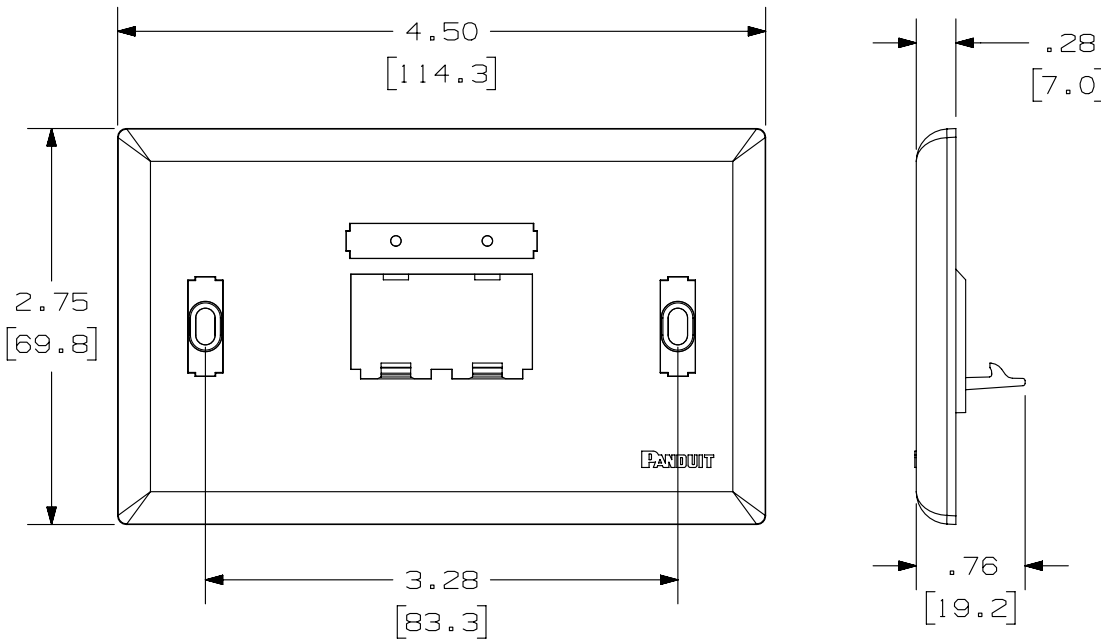

2

1

THIS COPY IS PROVIDED ON A RESTRICTED BASIS AND IS NOT TO BE USED IN ANY WAY DETRIMENTAL TO THE INTERESTS OF PANDUIT CORP.

PANDUIT P/N	WEIGHT
UICFPH2**	.54 LB/10 PCS (244.0 g/10 PCS)

NOTES:

- SEE CURRENT CATALOG FOR ADDITIONAL PART NUMBER SUFFIXES TO INDICATE COLOR AND OR PACKAGE QUANTITY.
- SEE CATALOG FOR COMPLETE LIST OF PARTS APPLICABLE FOR USE WITH THIS PART.
- DIMENSIONS IN PARENTHESES ARE IN METRIC.
- PART INCLUDES:
  - 1- FACEPLATE
  - 1- CLEAR SCREW COVER
  - 1- COLOR COORDINATED SCREW COVER
  - 1- CLEAR LABEL COVER
  - 2- MOUNTING SCREW

PART NUMBER		UICFPH2**	
TITLE			
MINI-COM ULTIMATE ID 2 POSITION HORIZONTAL CLASSIC SERIES FACEPLATE			
CUSTOMER DRAWING			
ITEM REVISION NAME		M01279BD/04	
DATASET FILE NAME		M01279BD_DC/04A	
UNLESS OTHERWISE SPECIFIED, DIMENSIONAL TOLERANCES ARE: IN [mm]		MATERIAL:	
.x ± .xxx ± .010 [.3]		ABS	
.xx ± .03 [.8] ANGLES ±		DRAWING NUMBER:	
THIRD ANGLE PROJECTION		01279-09	
DRAWN BY	DATE	CHK	SCALE
JSP	7-24-02		NONE
SHT 1 OF 1		SIZE	
		A	