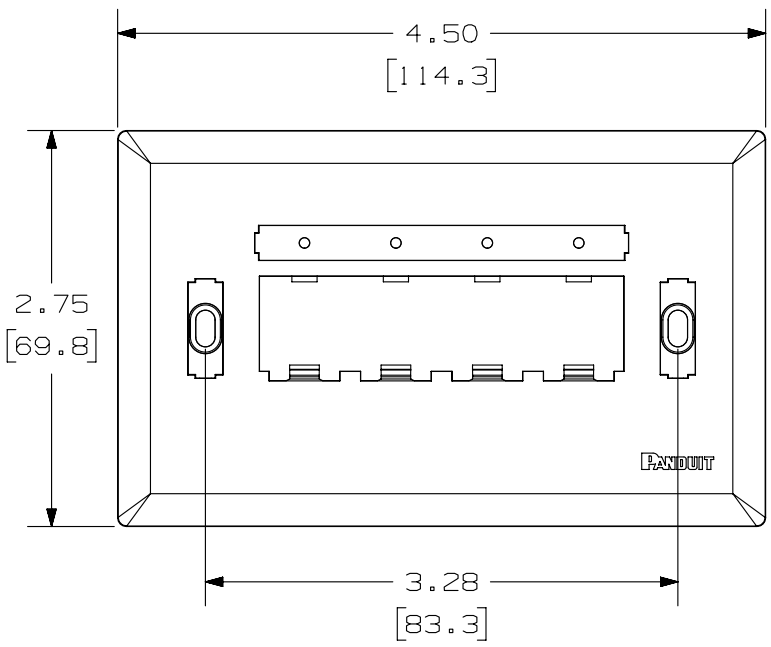

2

1

THIS COPY IS PROVIDED ON A RESTRICTED BASIS AND IS NOT TO BE USED IN ANY WAY DETRIMENTAL TO THE INTERESTS OF PANDUIT CORP.

PANDUIT P/N	WEIGHT
UICFPH4**	.54 LB/10 PCS (245.0 g/10 PCS)

NOTES:

- SEE CURRENT CATALOG FOR ADDITIONAL PART NUMBER SUFFIXES TO INDICATE COLOR AND OR PACKAGE QUANTITY.
- SEE CATALOG FOR COMPLETE LIST OF PARTS APPLICABLE FOR USE WITH THIS PART.
- DIMENSIONS IN PARENTHESES ARE IN METRIC.
- PART INCLUDES:
 - 1- FACEPLATE
 - 1- CLEAR SCREW COVER
 - 1- COLOR COORDINATED SCREW COVER
 - 1- CLEAR LABEL COVER
 - 2- MOUNTING SCREW

PART NUMBER		UICFPH4**	
TITLE			
MINI-COM ULTIMATE ID 4 POSITION HORIZONTAL CLASSIC SERIES FACEPLATE			
CUSTOMER DRAWING			
ITEM REVISION NAME		M01279BE/06	
DATASET FILE NAME		M01279BE_DC/06A	
UNLESS OTHERWISE SPECIFIED, DIMENSIONAL TOLERANCES ARE: IN [mm]		MATERIAL:	
.x ± .xxx ± .010 [.3]		ABS	
.xx ± .03 [.8]		DRAWING NUMBER:	
ANGLES ±		01279-10	
THIRD ANGLE PROJECTION		SHT 1 OF 1	
DRAWN BY	DATE	CHK	SCALE
JSP	7-24-02		NONE
REV	DATE	BY	CHK
1	5-15-14	BJN	JSP
APR	DESCRIPTION		ECN
	REVISED & REDRAWN PREVIOUS REVISIONS REMVD FOR CLARITY		01279-10