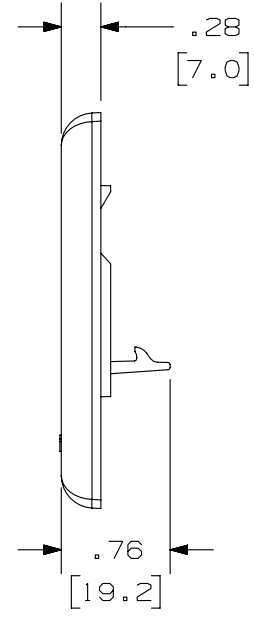

2

1

THIS COPY IS PROVIDED ON A RESTRICTED BASIS AND IS NOT TO BE USED IN ANY WAY DETRIMENTAL TO THE INTERESTS OF PANDUIT CORP.

PANDUIT P/N	WEIGHT
UICFPH4**	.54 LB/10 PCS (245.0 g/10 PCS)

NOTES:

- SEE CURRENT CATALOG FOR ADDITIONAL PART NUMBER SUFFIXES TO INDICATE COLOR AND OR PACKAGE QUANTITY.
- SEE CATALOG FOR COMPLETE LIST OF PARTS APPLICABLE FOR USE WITH THIS PART.
- DIMENSIONS IN PARENTHESES ARE IN METRIC.
- PART INCLUDES:
 - 1- FACEPLATE
 - 1- CLEAR SCREW COVER
 - 1- COLOR COORDINATED SCREW COVER
 - 1- CLEAR LABEL COVER
 - 2- MOUNTING SCREW

PART NUMBER		UICFPH4**	
TITLE			
MINI-COM ULTIMATE ID 4 POSITION HORIZONTAL CLASSIC SERIES FACEPLATE			
CUSTOMER DRAWING			
ITEM REVISION NAME		M01279BE/06	
DATASET FILE NAME		M01279BE_DC/06A	
UNLESS OTHERWISE SPECIFIED, DIMENSIONAL TOLERANCES ARE: IN [mm]		MATERIAL:	
.x ± .xxx ± .010 [.3]		ABS	
.xx ± .03 [.8]		DRAWING NUMBER:	
ANGLES ±		01279-10	
THIRD ANGLE PROJECTION		SHT 1 OF 1	
DRAWN BY	DATE	CHK	SCALE
JSP	7-24-02		NONE
REV	DATE	BY	CHK
1	5-15-14	BJN	JSP
APR	DESCRIPTION		ECN
	REVISED & REDRAWN PREVIOUS REVISIONS REMVD FOR CLARITY		01279-10