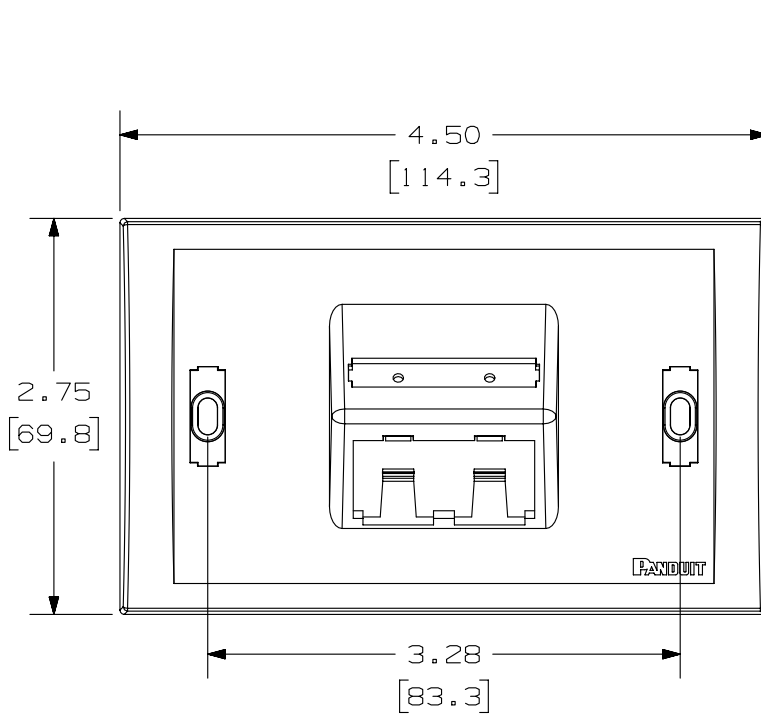

THIS COPY IS PROVIDED ON A RESTRICTED BASIS AND IS NOT TO BE USED IN ANY WAY DETRIMENTAL TO THE INTERESTS OF PANDUIT CORP.

PANDUIT P/N	WEIGHT
UICFPHSE2**	.67 LB/10 PCS (306.0 g/10 PCS)

NOTES:

- SEE CURRENT CATALOG FOR ADDITIONAL PART NUMBER SUFFIXES TO INDICATE COLOR AND OR PACKAGE QUANTITY.
- SEE CATALOG FOR COMPLETE LIST OF PARTS APPLICABLE FOR USE WITH THIS PART.
- DIMENSIONS IN PARENTHESES ARE IN METRIC.
- PART INCLUDES:
  - 1- FACEPLATE
  - 1- CLEAR SCREW COVER
  - 1- COLOR COORDINATED SCREW COVER
  - 1- CLEAR LABEL COVER
  - 2- MOUNTING SCREW

PART NUMBER		UICFPHSE2**	
TITLE			
MINI-COM ULTIMATE ID 2 POSITION HORIZONTAL SLOPED EXECUTIVE SERIES FACEPLATE			
CUSTOMER DRAWING			
ITEM REVISION NAME		M01288BE/07	
DATASET FILE NAME		M01288BE_DC/07A	
UNLESS OTHERWISE SPECIFIED, DIMENSIONAL TOLERANCES ARE: IN [ mm ]		MATERIAL:	
.x ± .xxx ± .010 [ .3 ]		ABS	
.xx ± .03 [ .8 ]		DRAWING NUMBER:	
ANGLES ±		01288-09	
THIRD ANGLE PROJECTION		SHT 1 OF 1	
DRAWN BY	DATE	CHK	SCALE
JSP	7-24-02	JAJP	NONE
REV	DATE	BY	CHK
1	5-14-14	BJN	JSP
APR	MMR	REVISD & REDRAWN PREVIOUS REVISIONS REMVD FOR CLARITY	
ECN	01288-09		