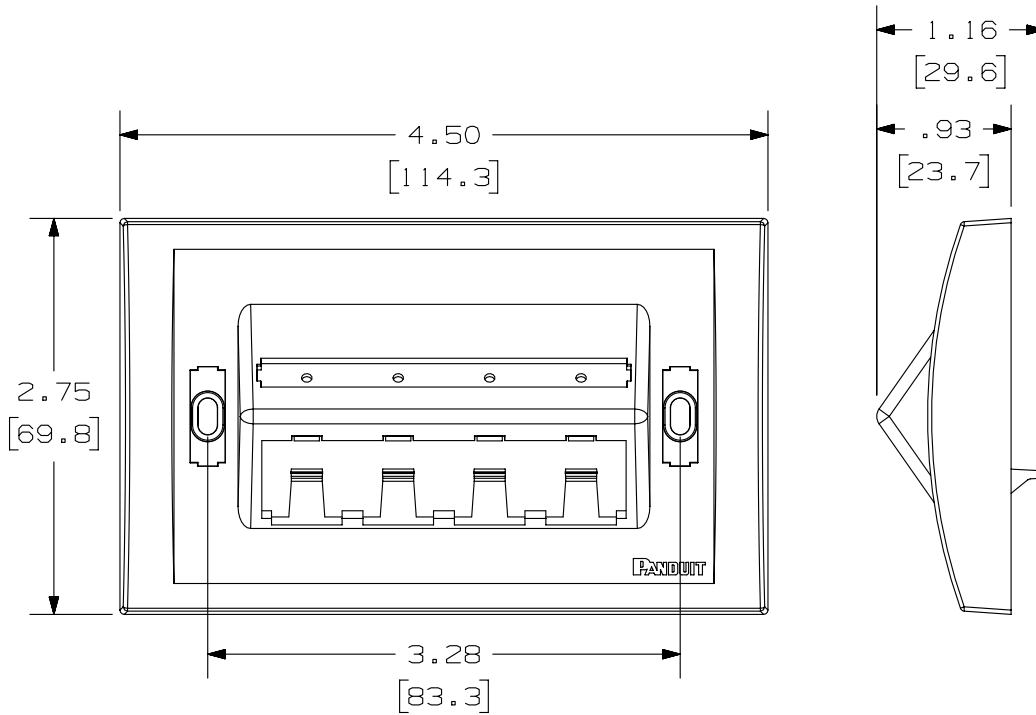

THIS COPY IS PROVIDED ON A RESTRICTED BASIS AND IS NOT TO BE USED IN ANY WAY DETRIMENTAL TO THE INTERESTS OF PANDUIT CORP.

PANDUIT P/N	WEIGHT
UICFPHSE4**	.68 LB/10 PCS (309.0 g/10 PCS)

NOTES:

- SEE CURRENT CATALOG FOR ADDITIONAL PART NUMBER SUFFIXES TO INDICATE COLOR AND OR PACKAGE QUANTITY.
- SEE CATALOG FOR COMPLETE LIST OF PARTS APPLICABLE FOR USE WITH THIS PART.
- DIMENSIONS IN PARENTHESES ARE IN METRIC.
- PART INCLUDES:
  - 1- FACEPLATE
  - 1- CLEAR SCREW COVER
  - 1- COLOR COORDINATED SCREW COVER
  - 1- CLEAR LABEL COVER
  - 2- MOUNTING SCREW

PART NUMBER		UICFPHSE4**	
TITLE			
MINI-COM ULTIMATE ID 4 POSITION HORIZONTAL SLOPED EXECUTIVE SERIES FACEPLATE			
CUSTOMER DRAWING			
ITEM REVISION NAME		M01288BD/07	
DATASET FILE NAME		M01288BD_DC/07A	
UNLESS OTHERWISE SPECIFIED, DIMENSIONAL TOLERANCES ARE: IN (mm)		MATERIAL:	
.x ± .xx ± .03 (.8)		ABS	
.xxx ± .010 (.3)		DRAWING NUMBER:	
ANGLES ±		01288-10	
THIRD ANGLE PROJECTION		SHT 1 OF 1	
DRAWN BY	DATE	CHK	SCALE
JSP	7-24-02	JAJP	NONE
REV	DATE	BY	CHK
1	5-14-14	BJN	JSP
APR	DESCRIPTION		ECN
	REVISED & REDRAWN PREVIOUS REVISIONS REMVD FOR CLARITY		01288-10