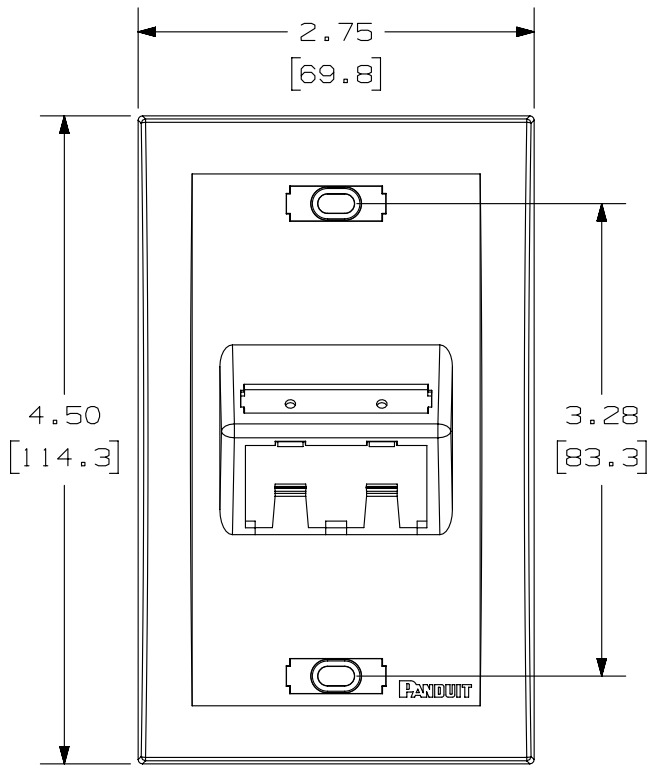

THIS COPY IS PROVIDED ON A RESTRICTED BASIS AND IS NOT TO BE USED IN ANY WAY DETRIMENTAL TO THE INTERESTS OF PANDUIT CORP.

PANDUIT P/N	WEIGHT
UICFPSE2**	.69 LB/10 PCS (313.0 g/10 PCS)

NOTES:

- SEE CURRENT CATALOG FOR ADDITIONAL PART NUMBER SUFFIXES TO INDICATE COLOR AND OR PACKAGE QUANTITY.
- SEE CATALOG FOR COMPLETE LIST OF PARTS APPLICABLE FOR USE WITH THIS PART.
- DIMENSIONS IN PARENTHESES ARE IN METRIC.
- PART INCLUDES:
 - 1- FACEPLATE
 - 1- CLEAR SCREW COVER
 - 1- COLOR COORDINATED SCREW COVER
 - 1- CLEAR LABEL COVER
 - 2- MOUNTING SCREW

PART NUMBER		UICFPSE2**	
TITLE			
MINI-COM ULTIMATE ID 2 POSITION VERTICAL SLOPED EXECUTIVE SERIES FACEPLATE			
CUSTOMER DRAWING			
ITEM REVISION NAME		M01288BC/06	
DATASET FILE NAME		M01288BC_DC/06A	
UNLESS OTHERWISE SPECIFIED, DIMENSIONAL TOLERANCES ARE: IN [mm]		MATERIAL:	
.x ± .xxx ± .010 [.3]		ABS	
.xx ± .03 [.8] ANGLES ±		DRAWING NUMBER:	
THIRD ANGLE PROJECTION		01288-06	
DRAWN BY	DATE	CHK	SCALE
JSP	7-24-02	JAJP	NONE
REV	DATE	BY	CHK
1	5-14-14	BJN	JSP
APR	DESCRIPTION		ECN
	REVISED & REDRAWN PREVIOUS REVISIONS REMVD FOR CLARITY		01288-06
SHT 1 OF 1		SIZE	
A		A	