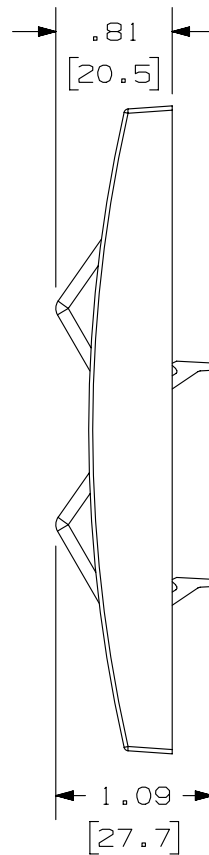

THIS COPY IS PROVIDED ON A RESTRICTED BASIS AND IS NOT TO BE USED IN ANY WAY DETRIMENTAL TO THE INTERESTS OF PANDUIT CORP.

PANDUIT P/N	WEIGHT
UICFPSE4**	.70 LB/10 PCS (318.0 g/10 PCS)

NOTES:

- SEE CURRENT CATALOG FOR ADDITIONAL PART NUMBER SUFFIXES TO INDICATE COLOR AND OR PACKAGE QUANTITY.
- SEE CATALOG FOR COMPLETE LIST OF PARTS APPLICABLE FOR USE WITH THIS PART.
- DIMENSIONS IN PARENTHESES ARE IN METRIC.
- PART INCLUDES:
 - 1- FACEPLATE
 - 1- CLEAR SCREW COVER
 - 1- COLOR COORDINATED SCREW COVER
 - 2- CLEAR LABEL COVER
 - 2- MOUNTING SCREW

PART NUMBER		UICFPSE4**	
TITLE			
MINI-COM ULTIMATE ID 4 POSITION VERTICAL SLOPED EXECUTIVE SERIES FACEPLATE			
CUSTOMER DRAWING			
ITEM REVISION NAME		M01288BB/06	
DATASET FILE NAME		M01288BB_DC/06A	
UNLESS OTHERWISE SPECIFIED, DIMENSIONAL TOLERANCES ARE: IN [mm]		MATERIAL:	
.x ± .xx ± .03 [.8]		ABS	
.xxx ± .010 [.3]		DRAWING NUMBER:	
ANGLES ±		01288-07	
THIRD ANGLE PROJECTION		SHT 1 OF 1	
DRAWN BY	DATE	CHK	SCALE
JSP	7-24-02	JAJP	NONE
REV	DATE	BY	DESCRIPTION
1	5-14-14	BJN	REVISD & REDRAWN PREVIOUS REVISIONS REMVD FOR CLARITY
APR		JSP	
MMR		MMR	
ECN			01288-07
SIZE			A