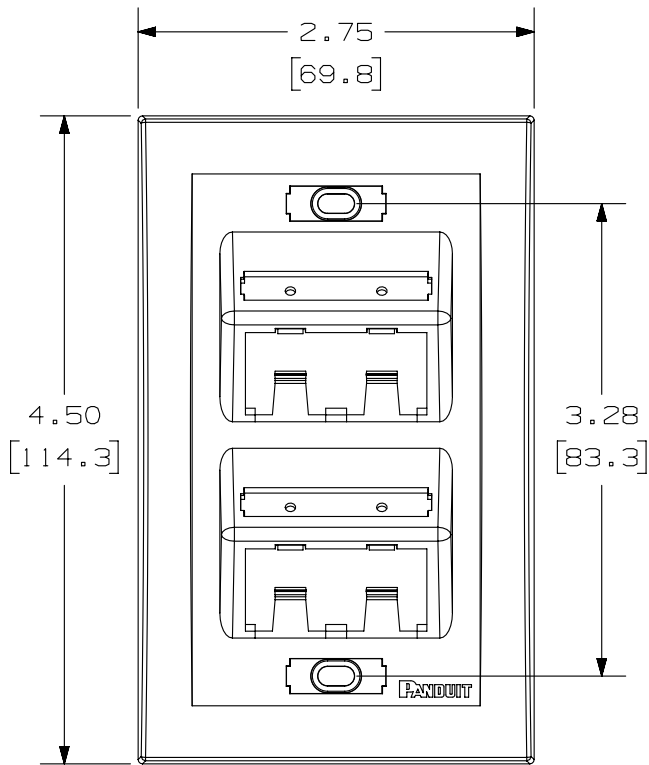

THIS COPY IS PROVIDED ON A RESTRICTED BASIS AND IS NOT TO BE USED IN ANY WAY DETRIMENTAL TO THE INTERESTS OF PANDUIT CORP.

PANDUIT P/N	WEIGHT
UICFPSE4**	.70 LB/10 PCS (318.0 g/10 PCS)

NOTES:

- SEE CURRENT CATALOG FOR ADDITIONAL PART NUMBER SUFFIXES TO INDICATE COLOR AND OR PACKAGE QUANTITY.
- SEE CATALOG FOR COMPLETE LIST OF PARTS APPLICABLE FOR USE WITH THIS PART.
- DIMENSIONS IN PARENTHESES ARE IN METRIC.
- PART INCLUDES:
 - 1- FACEPLATE
 - 1- CLEAR SCREW COVER
 - 1- COLOR COORDINATED SCREW COVER
 - 2- CLEAR LABEL COVER
 - 2- MOUNTING SCREW

PART NUMBER		UICFPSE4**	
TITLE			
MINI-COM ULTIMATE ID 4 POSITION VERTICAL SLOPED EXECUTIVE SERIES FACEPLATE			
CUSTOMER DRAWING			
ITEM REVISION NAME		M01288BB/06	
DATASET FILE NAME		M01288BB_DC/06A	
UNLESS OTHERWISE SPECIFIED, DIMENSIONAL TOLERANCES ARE: IN [mm]		MATERIAL:	
.x ± .xx ± .03 [.8]		ABS	
.xxx ± .010 [.3]		DRAWING NUMBER:	
ANGLES ±		01288-07	
THIRD ANGLE PROJECTION		SHT 1 OF 1	
DRAWN BY	DATE	CHK	SCALE
JSP	7-24-02	JAJP	NONE
REV	DATE	BY	DESCRIPTION
1	5-14-14	BJN	REVISD & REDRAWN PREVIOUS REVISIONS REMVD FOR CLARITY
APR		JSP	
MMR		MMR	
ECN			01288-07
SIZE			A