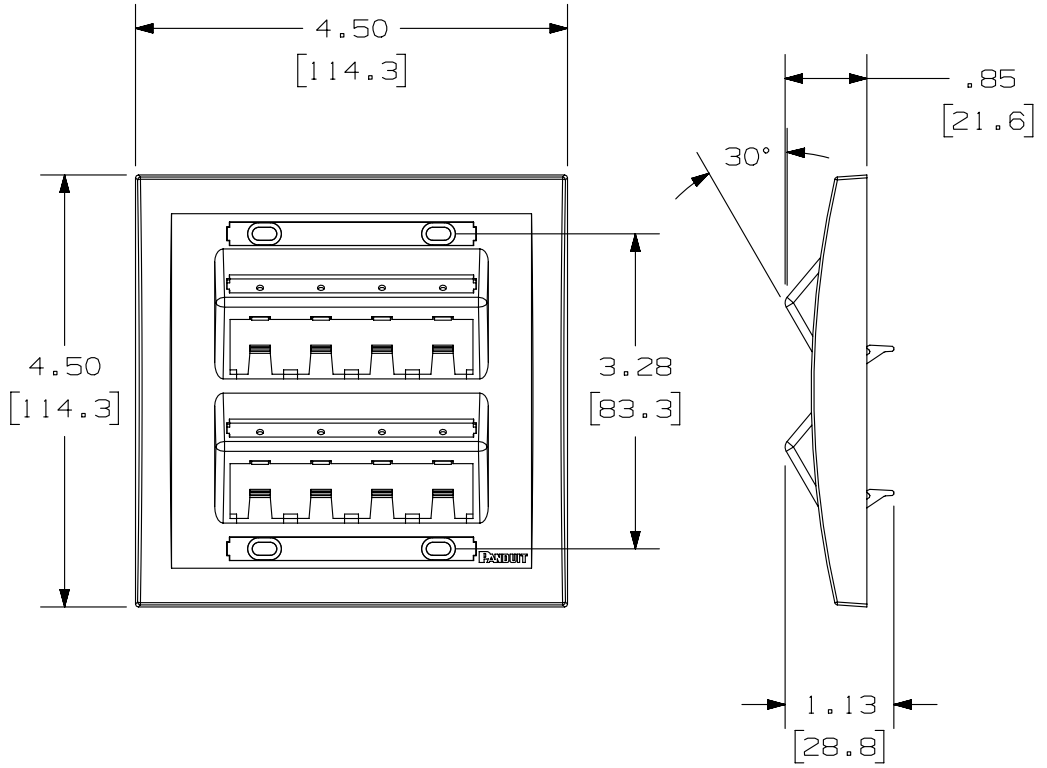

2

1

THIS COPY IS PROVIDED ON A RESTRICTED BASIS AND IS NOT TO BE USED IN ANY WAY DETRIMENTAL TO THE INTERESTS OF PANDUIT CORP.

PANDUIT P/N	WEIGHT
UICFPSE8**-2G	1.00 LB/10 PCS. (454.4 G/10 PCS.)

NOTES:

- SEE CURRENT CATALOG FOR ADDITIONAL PART NUMBER SUFFIXES TO INDICATE COLOR AND OR PACKAGE QUANTITY.
- SEE CATALOG FOR COMPLETE LIST OF PARTS APPLICABLE FOR USE WITH THIS PART.
- DIMENSIONS IN PARENTHESES ARE IN METRIC.
- PART INCLUDES:
 - FACEPLATE
 - COLOR COORDINATED LABEL COVER
 - CLEAR LABEL COVER
 - MOUNTING SCREW

PART NUMBER		UICFPSE8**-2G	
TITLE			
MINI-COM ULTIMATE ID 8 POSITION EXECUTIVE SLOPED DOUBLE GANG FACEPLATE			
CUSTOMER DRAWING			
ITEM REVISION NAME		M01739BD/03	
DATASET FILE NAME		M01739BD_DC/03A	
UNLESS OTHERWISE SPECIFIED, DIMENSIONAL TOLERANCES ARE: IN (mm)		MATERIAL:	
.x ± .xxx ± .010 (.3)		ABS	
.xx ± .03 (.8) ANGLES ±		DRAWING NUMBER:	
THIRD ANGLE PROJECTION		01739-02	
DRAWN BY	DATE	CHK	SCALE
JSP	9-18-03	EB	FULL
REV	DATE	BY	CHK
1	5-14-14	BJN	JSP
APR	DESCRIPTION		ECN
	REVISED & REDRAWN PREVIOUS REVISIONS REMVD FOR CLARITY		01739-02
SHT 1 OF 1		SIZE	
A		A	