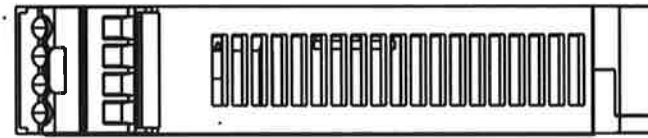

THIS COPY IS PROVIDED ON A RESTRICTED BASIS AND IS NOT TO BE USED IN ANY WAY DETRIMENTAL TO THE INTERESTS OF PANDUIT CORP.

NOTES, UNLESS OTHERWISE SPECIFIED:

**PANDUIT PART NO.: UPS003LSM
(LOAD SENSE MODULE)**

Input Power

Voltage: 30.0 VDC Max.
Current: 5 A max.

Output Power

Voltage: 30.0 VDC Max.
Sense: 100 mV max.
Current: 5 A max.

Environmental

Operating Temperature: -40°C to +60°C.
Storage (non-operational) Temperature: -40°C to +70°C.
Humidity: 0 to 95% RH, noncondensing
Operational Vibration: 2G at 10 to 500 Hz
Operational Shock: 20G (11ms 3 bumps / direction, 18 bumps in total)

Weight: 105.72 gr. / 0.233 lbs.

Numbers in parentheses ( ) are inches.

F:\wrkgrp\rvusers\ENGR DOCS\LABEL DRAWINGS\FG27233C01_01
UPS003LSM CUST DWG..doc

						UPS003LSM (LOAD SENSE MODULE)	
						CUSTOMER DRAWING	
						ITEM REVISION NAME: FG27233C01_01	
						PANDUIT	
						UNLESS OTHERWISE SPECIFIED, DIMENSIONAL TOLERANCES ARE:	
						MATERIAL: SEE NOTES	
						DRAWING NUMBER: FG27233C01	
						THIRD ANGLE PROJECTION	
REV	DATE	BY	CHK	APR	DESCRIPTION	ECN	DRAWN BY: BLR
							DATE: 10-11-13
							CHK SILD
							SCALE NONE
							SHT 1 OF 1
							SIZE C
01	2-11-14	BLR	SILD	ALP	UPDATE I/O VOLTAGES	4628	
00	10-11-13	BLR	SILD	ALP	RELEASED	4606