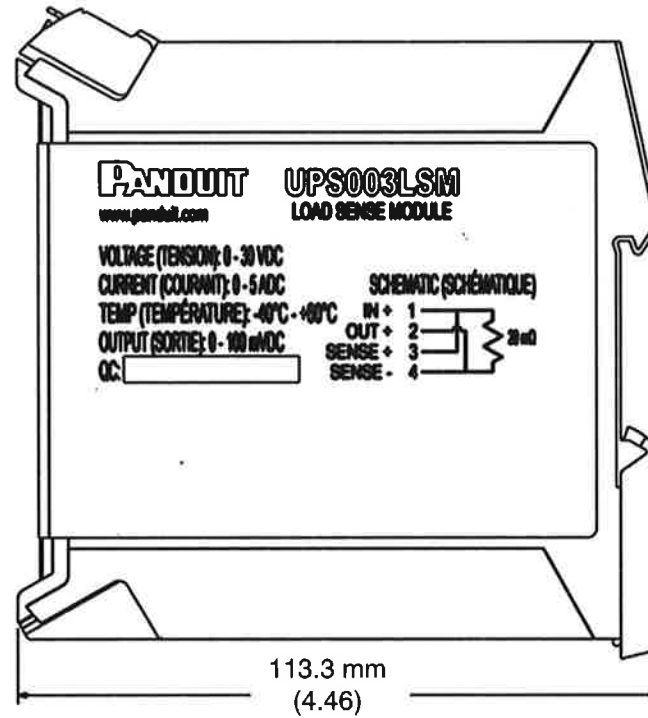

THIS COPY IS PROVIDED ON A RESTRICTED BASIS AND IS NOT TO BE USED IN ANY WAY DETRIMENTAL TO THE INTERESTS OF PANDUIT CORP.

NOTES, UNLESS OTHERWISE SPECIFIED:

**PANDUIT PART NO.: UPS003LSM
(LOAD SENSE MODULE)**

Input Power

Voltage: 30.0 VDC Max.
Current: 5 A max.

Output Power

Voltage: 30.0 VDC Max.
Sense: 100 mV max.
Current: 5 A max.

Environmental

Operating Temperature: -40°C to +60°C.
Storage (non-operational) Temperature: -40°C to +70°C.
Humidity: 0 to 95% RH, noncondensing
Operational Vibration: 2G at 10 to 500 Hz
Operational Shock: 20G (11ms 3 bumps / direction, 18 bumps in total)

Weight: 105.72 gr. / 0.233 lbs.

Numbers in parentheses () are inches.

F:\wrkgrp\rvusers\ENGR DOCS\LABEL DRAWINGS\FG27233C01_01
UPS003LSM CUST DWG..doc

						UPS003LSM (LOAD SENSE MODULE)	
						CUSTOMER DRAWING	
						ITEM REVISION NAME: FG27233C01_01	
						PANDUIT	
						UNLESS OTHERWISE SPECIFIED, DIMENSIONAL TOLERANCES ARE:	
						MATERIAL: SEE NOTES	
						DRAWING NUMBER: FG27233C01	
						THIRD ANGLE PROJECTION	
REV	DATE	BY	CHK	APR	DESCRIPTION	ECN	DRAWN BY: BLR
							DATE: 10-11-13
							CHK SILD
							SCALE NONE
							SHT 1 OF 1
							SIZE C
01	2-11-14	BLR	SILD	ALP	UPDATE I/O VOLTAGES	4628	
00	10-11-13	BLR	SILD	ALP	RELEASED	4606	