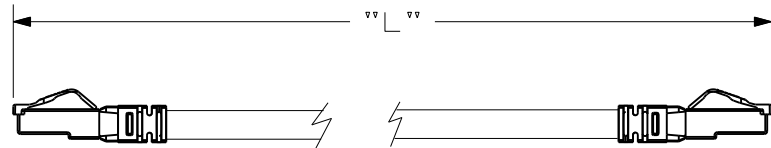

THIS COPY IS PROVIDED ON A RESTRICTED BASIS AND IS NOT TO BE USED IN ANY WAY DETRIMENTAL TO THE INTERESTS OF PANDUIT CORP.

TWIST TIE

T568B WIRING SCHEME

| PLUG POSITION: | CABLE WIRE: |
|----------------|--------------|
| 1 | WHITE/ORANGE |
| 2 | ORANGE |
| 3 | WHITE/GREEN |
| 4 | BLUE |
| 5 | WHITE/BLUE |
| 6 | GREEN |
| 7 | WHITE/BROWN |
| 8 | BROWN |

NOTES:

1. SEE CURRENT CATALOG FOR VARIOUS APPLICATIONS AND TO INDICATE COLOR AND OR PACKAGE QUANTITY.
2. SEE CATALOG FOR A COMPLETE LIST OF PARTS APPLICABLE FOR USE WITH THIS PART.
3. NOMINAL CABLE JACKET DIAMETER IS .270in. (6.858mm)

SEE SHEET 2 FOR PATCH CORD LENGTHS AND PART NUMBERS

PLUG POSITION 1

| REV | DATE | BY | CHK | DESCRIPTION | ECN | R | CUST | SUP | OTH |
|-----|---------|-----|-----|------------------------|----------|---|------|-----|-----|
| R | 3-17-09 | BJN | MKY | RELEASED TO PRODUCTION | 02998-07 | | PBD | | |

| | | |
|---|------------------------|-------------------------|
| MODEL FILENAME | | SIZE A |
| DRAWING FILENAME M02998BE_DC07/00A | | |
| TITLE TX6A 10GIG CMR PATCH CORDS CUSTOMER DRAWING | | |
|  PANDUIT ^R CORP. TINLEY PARK, IL 60477 | I.I. NUMBER | |
| | PRODUCT SPEC | |
|  THIRD ANGLE PROJECTION | WORK INSTRUCTION | |
| | SCALE | NONE |
| DRAWN BY BJN | REVIEW DRAWING NUMBERS | PART NO. UTP6A** |
| DATE 3-17-09 | | DRAWING NO. 02998-07 |
| CHK'D MKY | | SHEET 1 OF 2 |