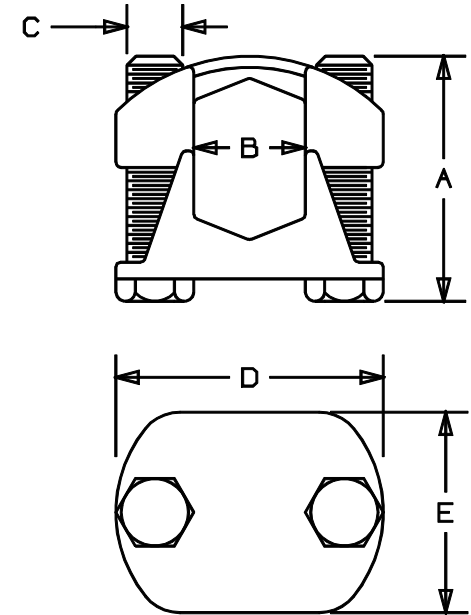

THIS COPY IS PROVIDED ON A RESTRICTED BASIS AND IS NOT TO BE USED IN ANY WAY DETRIMENTAL TO THE INTERESTS OF PANDUIT CORP.

PART NO.	CONDUCTOR RANGE		A BOLT LENGTH	APPROXIMATE DIMENSIONS			
	MAIN	TAP		B	C	D	E
VT-0-Q	2STR-1/0STR	10STR-1/0STR	1 1/2 (38)	13/32 (10.3)	5/16	1 7/16 (37)	15/16 (24)
VT-1-Q	2STR-2/0STR	10STR-2/0STR	1 1/2 (38)	1/2 (12.7)	5/16	1 9/16 (40)	1 1/8 (29)
VT-2-Q	1/0STR-4/0STR	10STR-4/0STR	1 3/4 (44)	19/32 (15)	3/8	1 27/32 (47)	1 11/32 (59)
VT-3-12	250-350 MCM	10STR-350 MCM	2 (51)	3/4 (19)	1/2	2 5/16 (59)	1 5/8 (41)
VT-4-12	250-500 MCM	10STR-500 MCM	2 1/4 (57)	7/8 (22.2)	1/2	2 7/16 (62)	1 11/16 (43)
VT-5-6	400-800 MCM	3/0STR-800 MCM	2 1/2 (64)	1 1/16 (26.9)	1/2	2 11/16 (68)	1 7/8 (48)
VT-6-6	500-1000 MCM	3/0STR-1000 MCM	2 3/4 (70)	1 1/4 (31.7)	5/8	3 1/16 (78)	2 1/4 (57)

NOTES:

1. MATERIAL : BRONZE CASTING
2. U.L. LISTED WITH COPPER CONDUCTORS
3. MADE IN U.S.A.

C41208_00

								PANDUIT CORP. TINLEY PARK, ILLINOIS	
								TYPE VT BRONZE TAPS TWO BOLT CONNECTORS	
00	2/97	TM		RELEASED					
REV	DATE	BY	CHK	DESCRIPTION	ECN#	CUST	PM	APP	
								TSMA	
								SCALE NONE	
								DRAWING NO. C41208	