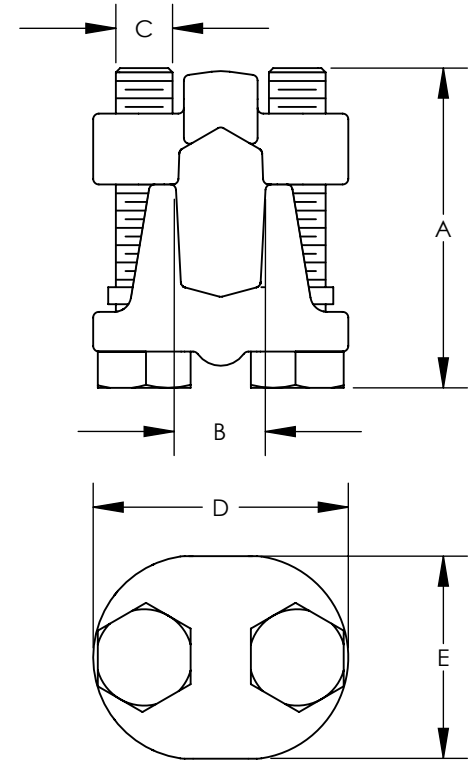

THIS COPY IS PROVIDED ON A RESTRICTED BASIS AND IS NOT TO BE USED IN ANY WAY DETRIMENTAL TO THE INTERESTS OF PANDUIT CORP.

PART NUMBER	A BOLT LENGTH	APPROXIMATE DIMENSIONS			
		B	C	D	E
VTA-0-Q	1-1/4 [32]	13/32 [10.3]	5/16	1-7/16 [37]	15/16 [24]
VTA-1-Q	1-1/2 [38]	1/2 [12.7]	5/16	1-9/16 [40]	1-1/8 [29]
VTA-2-Q	1-3/4 [44]	19/32 [15]	3/8	1-27/32 [47]	1-11/32 [34]
VTA-3-12	2 [51]	3/4 [19]	1/2	2-5/16 [59]	1-5/8 [41]
VTA-4-12	2-1/4 [57]	7/8 [22.2]	1/2	2-7/16 [62]	1-11/16 [43]
VTA-5-6	2-1/2 [64]	1-1/16 [26.9]	1/2	2-11/16 [68]	1-7/8 [48]
VTA-6-6	2-3/4 [70]	1-1/4 [31.7]	5/8	3-1/16 [78]	2-1/4 [57]

NOTES:

1. MATERIAL: TIN PLATED BRONZE CASTING
2. U.L. LISTED WITH COPPER CONDUCTORS

PART NUMBER	MAXIMUM CONDUCTORS					MAXIMUM WIRE DIAMETER
	COPPER		COPPER WELD SOLID	ALUMINUM		
	SOLID	STR.		AWG.	ACSR.	
VTA-0-Q	2/0	1/0	2/0	1/0 STR	1	0.375
VTA-1-Q	3/0	2/0	3/0	---	---	0.419
VTA-2-Q	4/0	4/0	4/0	---	---	0.528
VTA-3-12	---	350 kcmil	---	---	---	0.682
VTA-4-12	---	500 kcmil	---	---	---	0.815
VTA-5-6	---	800 kcmil	---	---	---	1.031
VTA-6-6	---	1000 kcmil	---	---	---	1.153

TITLE BRONZE TAPS - 2 BOLT CONNECTOR VTA SERIES CUSTOMER DRAWING	
ITEM REVISION NAME	N41209BBAA/02
DATASET FILE NAME	N41209BB-C41209/02.SLDDRW
UNLESS OTHERWISE SPECIFIED, DIMENSIONAL TOLERANCES ARE: IN [mm]	
.X ±	.XXX ±
.XX ± 1/8" [3.2]	ANGLES ±
THIRD ANGLE PROJECTION	
DRAWN BY T SMA DATE 2/97 CHK SCALE NONE	
MATERIAL SEE NOTES	
DRAWING NUMBER C41209	
SHEET 1 OF 1	
SIZE A	