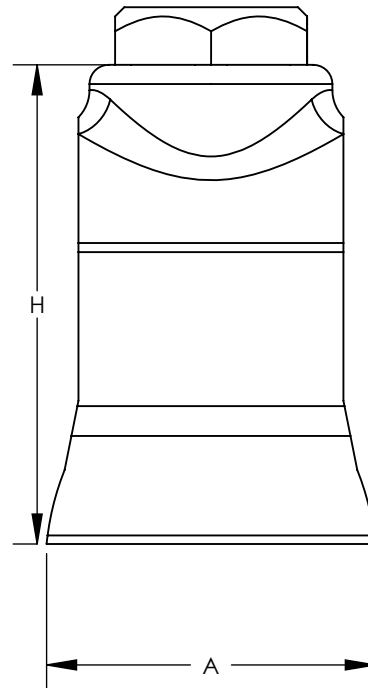

THIS COPY IS PROVIDED ON A RESTRICTED BASIS AND IS NOT TO BE USED IN ANY WAY DETRIMENTAL TO THE INTERESTS OF PANDUIT CORP.

NOTES:

1. MATERIAL:  
BODY - CASTED BRONZE  
SCREW - STAINLESS STEEL
2. DIRECT BURIAL
3. LISTED PER UL 467, CSA CERTIFIED
4. DIMENSIONS IN PARENTHESIS ARE MILLIMETERS.

CERTIFIED

PANUIT PART NUMBER	GROUND ROD SIZE	WIRE RANGE COPPER	INSTALLATION TOOL	DIMENSIONS - IN [mm]		
				W	H	A
WB12-L	1/2 INCH	2-10 AWG STR 10 AWG SOL	1/2 INCH HEX WRENCH	0.84 [21.3]	1.28 [32.5]	0.88 [22.4]
WB34-X	5/8 INCH 3/4 INCH	1/0 - 8 AWG STR 2 - 8 AWG STR	1/2 INCH HEX WRENCH	1.06 [26.9]	1.54 [39.1]	1.03 [26.2]
WB58-Q	5/8 INCH	1/0 - 8 AWG STR	1/2 INCH HEX WRENCH	0.92 [23.4]	1.40 [35.6]	1.04 [26.4]