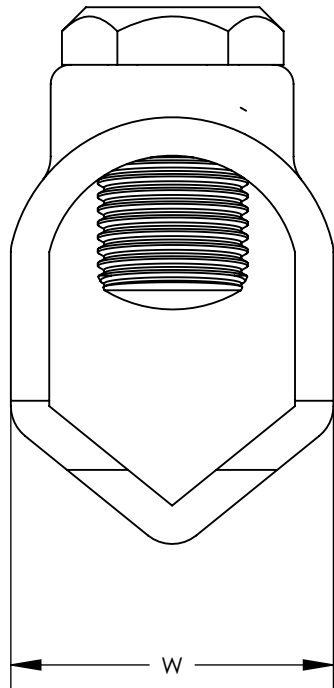

THIS COPY IS PROVIDED ON A RESTRICTED BASIS AND IS NOT TO BE USED IN ANY WAY DETRIMENTAL TO THE INTERESTS OF PANDUIT CORP.

NOTES:

1. MATERIAL:  
BODY - CASTED BRONZE  
SCREW - STAINLESS STEEL
2. DIRECT BURIAL
3. LISTED PER UL 467, CSA CERTIFIED
4. DIMENSIONS IN PARENTHESIS ARE MILLIMETERS.

CERTIFIED

PANUIT PART NUMBER	GROUND ROD SIZE	WIRE RANGE COPPER	INSTALLATION TOOL	DIMENSIONS - IN [mm]		
				W	H	A
WB12-L	1/2 INCH	2-10 AWG STR 10 AWG SOL	1/2 INCH HEX WRENCH	0.84 [21.3]	1.28 [32.5]	0.88 [22.4]
WB34-X	5/8 INCH 3/4 INCH	1/0 - 8 AWG STR 2 - 8 AWG STR	1/2 INCH HEX WRENCH	1.06 [26.9]	1.54 [39.1]	1.03 [26.2]
WB58-Q	5/8 INCH	1/0 - 8 AWG STR	1/2 INCH HEX WRENCH	0.92 [23.4]	1.40 [35.6]	1.04 [26.4]

02	10/11	JHNU	JHNU	REVISED NOTE 1: SCREW MATERIAL WAS SILICON BRONZE	N41399BB-C41399	RGB	RGB			
01	2/08	JHNU	JHNU	REVISED NOTES CONVERTED DRAWING TO SOLIDWORKS					GROUND ROD CLAMP - WB SERIES (WB12-L, WB34-X, WB58-Q) CUSTOMER DRAWING	
00	12/03	SRB		RELEASED						
<b>REV</b>	<b>DATE</b>	<b>BY</b>	<b>CHK</b>	<b>DESCRIPTION</b>	<b>ECN</b>	<b>-R</b>	<b>SUP</b>	<b>SCALE</b>	<b>DRAWING NO / CAD FILE</b>	C41399_02