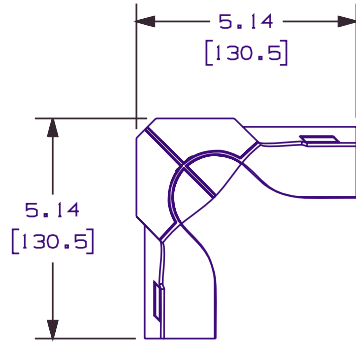

THIS COPY IS PROVIDED ON A RESTRICTED BASIS AND IS NOT TO BE USED IN ANY WAY DETRIMENTAL TO THE INTERESTS OF PANDUIT CORP.

PANDUIT PART NO.	WEIGHT
WCM35T1	.21 LBS (93.5 G)

NOTES:

- SEE CURRENT CATALOG FOR ADDITIONAL PART NUMBER SUFFIXES TO INDICATE COLOR AND/OR PACKAGE QUANTITY.
- THIS PRODUCT IS INTENDED TO BE USED WITH PANDUIT TYPE WCM35 RACEWAY.
- THIS PRODUCT IS FEATURED WITH 1" BEND RADIUS.
- DIMENSIONS IN PARENTHESIS ARE IN METRIC.
- NOMINAL WALL THICKNESS FOR INSERT IS .100" (2.54).

CAD FILENAME/LAYERS D37786C0_DC_WCM35T1_05B.PRT

PANDUIT CORP. TINLEY PARK, ILLINOIS

3.5 INCH COVE MOLDING
TEE INSERT FITTING (WCM35T1)
CUSTOMER DRAWING

UNLESS OTHERWISE SPECIFIED,
DIMENSIONAL TOLERANCES ARE:
(.X) ± (.XXX) ± .015 (.38)
(.XX) ± .03 (.8) ANGLES ±

UNLESS OTHERWISE SPECIFIED,
ALL DIMENSIONS ARE GIVEN
IN INCHES, THIRD ANGLE PROJECTION.

REV	DATE	BY	CHK	DESCRIPTION	ECN	CHK	CUST	SUP	DRAWN BY	DATE	MAT'L	SCALE	DWG NO.	DWG SIZE
-	-----	---	---	RELEASED TO PRODUCTION	-----				JBN	05-07-02	PVC	NONE	37786-19	A
I	11-05-02	JHEP	BKR	B. REVISED DIMENSION A. REVISED PART DESCRIPTION	37786-19	RGRO	RGRO		JBN	05-07-02	PVC	NONE	37786-19	A
R	05-07-02	JBN	BKR	DRAWING RELEASED					BKR					