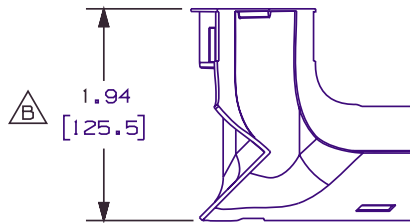

THIS COPY IS PROVIDED ON A RESTRICTED BASIS AND IS NOT TO BE USED IN ANY WAY DETRIMENTAL TO THE INTERESTS OF PANDUIT CORP.

PANDUIT PART NO.	WEIGHT
WCM35T1	.21 LBS (93.5 G)

NOTES:

- SEE CURRENT CATALOG FOR ADDITIONAL PART NUMBER SUFFIXES TO INDICATE COLOR AND/OR PACKAGE QUANTITY.
- THIS PRODUCT IS INTENDED TO BE USED WITH PANDUIT TYPE WCM35 RACEWAY.
- THIS PRODUCT IS FEATURED WITH 1" BEND RADIUS.
- DIMENSIONS IN PARENTHESIS ARE IN METRIC.
- NOMINAL WALL THICKNESS FOR INSERT IS .100" (2.54).

CAD FILENAME/LAYERS D37786C0_DC_WCM35T1_05B.PRT

PANDUIT CORP. TINLEY PARK, ILLINOIS

3.5 INCH COVE MOLDING
TEE INSERT FITTING (WCM35T1)
CUSTOMER DRAWING

UNLESS OTHERWISE SPECIFIED,
DIMENSIONAL TOLERANCES ARE:
(.X) ± (.XXX) ± .015 (.38)
(.XX) ± .03 (.8) ANGLES ±

UNLESS OTHERWISE SPECIFIED,
ALL DIMENSIONS ARE GIVEN
IN INCHES, THIRD ANGLE PROJECTION.

REV	DATE	BY	CHK	DESCRIPTION	ECN	CHK	CUST	SUP	DRAWN BY	DATE	MAT'L	SCALE	DWG NO.	DWG SIZE
-	-----	---	---	RELEASED TO PRODUCTION	-----				JBN	05-07-02	PVC	NONE	37786-19	A
I	11-05-02	JHEP	BKR	B. REVISED DIMENSION A. REVISED PART DESCRIPTION	37786-19	RGRO	RGRO		JBN	05-07-02	PVC	NONE	37786-19	A
R	05-07-02	JBN	BKR	DRAWING RELEASED					BKR					