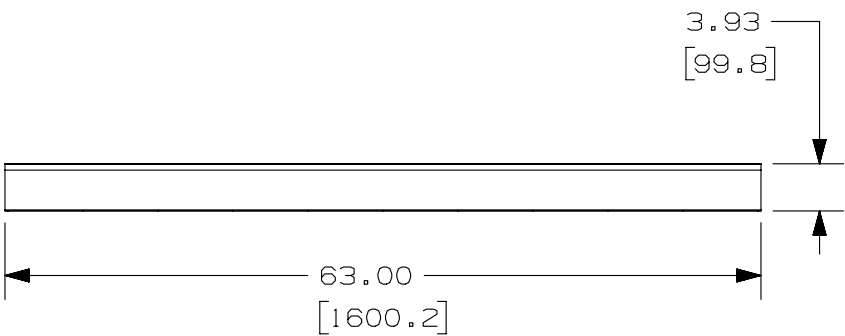

2

1

THIS COPY IS PROVIDED ON A RESTRICTED BASIS AND IS NOT TO BE USED IN ANY WAY DETRIMENTAL TO THE INTERESTS OF PANDUIT CORP.

PANDUIT PART NUMBER	WEIGHT
WGDW4**	6.55 LBS (2971.0 g)

- NOTES:**
- PANDUIT PART NUMBER WGDW4** INCLUDES:
 - TWO [2] 4" X 63" LONG WYR-GRID NOTCHED DIVIDER WALL
 - SIX [6] WYR-GRID TRUSS BOLT ASSEMBLIES
 - SIX [6] 1/4-20 X 3/4" LONG PHILLIPS TRUSS HEAD SCREWS
 - DIMENSIONS IN PARENTHESES ARE METRIC.
 - SEE CATALOG FOR ADDITIONAL PART SUFFIXES TO INDICATE PART FINISH AND/OR PACKAGE QUANTITY.

REV	DATE	BY	CHK	APR	DESCRIPTION	ECN
R	08-27-13	SSP	DWR	RN	RELEASED TO PRODUCTION	11D238CU-DC

TITLE 4" X 63" LONG WYR-GRID NOTCHED DIVIDER WALL (WGDW4**) CUSTOMER DRAWING	
ITEM REVISION NAME 11D238CU/00	PANDUIT
DATASET FILE NAME 11D238CU_DC/00A WGDW4**	
UNLESS OTHERWISE SPECIFIED, DIMENSIONAL TOLERANCES ARE: IN [mm]	
.X ± .XX ± .5 [1.3]	.XXX ± ANGLES ± 5 °
THIRD ANGLE PROJECTION	
DRAWING NUMBER: 11D238CU-DC	
DRAWN BY SSP	DATE 08-27-13
CHK DWR	SCALE NONE
SHT 1 OF 1	
SIZE A	