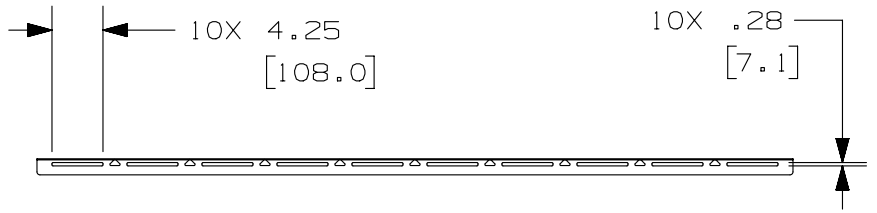

2

1

THIS COPY IS PROVIDED ON A RESTRICTED BASIS AND IS NOT TO BE USED IN ANY WAY DETRIMENTAL TO THE INTERESTS OF PANDUIT CORP.

PANDUIT PART NUMBER	WEIGHT
WGDW4**	6.55 LBS (2971.0 g)

- NOTES:**
- PANDUIT PART NUMBER WGDW4** INCLUDES:
 - TWO [2] 4" X 63" LONG WYR-GRID NOTCHED DIVIDER WALL
 - SIX [6] WYR-GRID TRUSS BOLT ASSEMBLIES
 - SIX [6] 1/4-20 X 3/4" LONG PHILLIPS TRUSS HEAD SCREWS
 - DIMENSIONS IN PARENTHESES ARE METRIC.
 - SEE CATALOG FOR ADDITIONAL PART SUFFIXES TO INDICATE PART FINISH AND/OR PACKAGE QUANTITY.

REV	DATE	BY	CHK	APR	DESCRIPTION	ECN
R	08-27-13	SSP	DWR	RN	RELEASED TO PRODUCTION	11D238CU-DC

TITLE 4" X 63" LONG WYR-GRID NOTCHED DIVIDER WALL (WGDW4**) CUSTOMER DRAWING	
ITEM REVISION NAME 11D238CU/00	PANDUIT
DATASET FILE NAME 11D238CU_DC/00A WGDW4**	
UNLESS OTHERWISE SPECIFIED, DIMENSIONAL TOLERANCES ARE: IN [mm]	
.X ± .XX ± .5 [1.3]	.XXX ± ANGLES ± 5 °
THIRD ANGLE PROJECTION	
DRAWING NUMBER: 11D238CU-DC	
DRAWN BY SSP	DATE 08-27-13
CHK DWR	SCALE NONE
SHT 1 OF 1	
SIZE A	