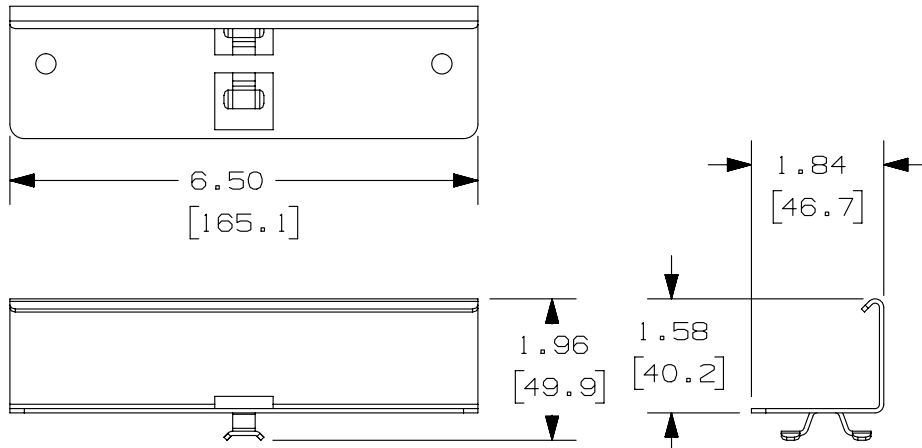

THIS COPY IS PROVIDED ON A RESTRICTED BASIS AND IS NOT TO BE USED IN ANY WAY DETRIMENTAL TO THE INTERESTS OF PANDUIT CORP.

STRUT BRACKET

STRUT CLIP

PANDUIT PART NUMBER	WEIGHT
WGSK**	.66 LBS (299.4 g)

NOTES:

- SEE CURRENT CATALOG FOR ADDITIONAL PART SUFFIXES TO INDICATE PACKAGE QUANTITY.
- THE WYR-GRID STRUT KIT IS USED WITH STRUT TO MAKE A TRAPEZE BRACKET.
- THE WYR-GRID STRUT KIT PACKAGE CONTAINS A STRUT BRACKET AND A PAIR OF STRUT CLIPS.  
EACH STRUT CLIP CONSIST OF:  
ONE (1) WYR-GRID STRUT CLIP  
ONE (1) 1/4-20 X 7/8 HEX HEAD CAP SCREW  
ONE (1) 1/4 HELICAL SPRING LOCKWASHER  
ONE (1) 1/4-20 CHANNEL NUT
- ALL DIMENSIONS IN PARENTHESES ARE METRIC.

REV	DATE	BY	CHK	APR	DESCRIPTION	ECN
R	02-06-14	SSP	DWW	RN	RELEASED TO PRODUCTION	13D309AA-DC

TITLE		WYR-GRID STRUT KIT (WGSK**)	
CUSTOMER DRAWING			
ITEM REVISION NAME		13D309AA/00	
DATASET FILE NAME		13D309AA_DC/00A WGSK**	
UNLESS OTHERWISE SPECIFIED, DIMENSIONAL TOLERANCES ARE: IN (mm)		MATERIAL:	
.X ± .XX ± .05 [ 1.3 ]		STEEL	
.XXX ± ANGLES ±		DRAWING NUMBER:	
THIRD ANGLE PROJECTION		13D309AA-DC	
DRAWN BY	DATE	CHK	SCALE
SSP	02-06-14	DWW	NONE
SHT 1 OF 1		SIZE A	