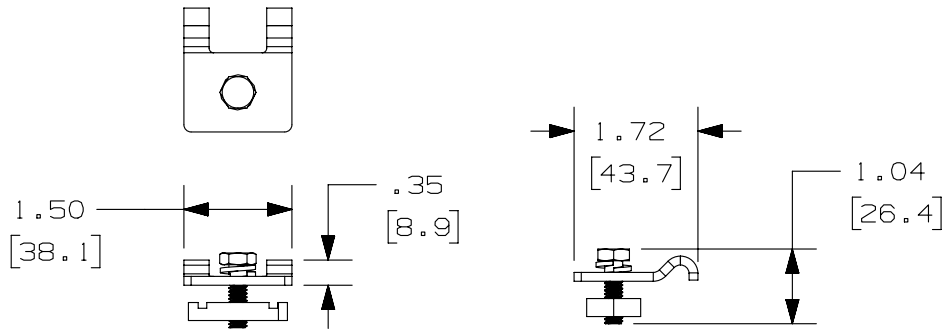

THIS COPY IS PROVIDED ON A RESTRICTED BASIS AND IS NOT TO BE USED IN ANY WAY DETRIMENTAL TO THE INTERESTS OF PANDUIT CORP.

STRUT BRACKET

STRUT CLIP

PANDUIT PART NUMBER	WEIGHT
WGSK**	.66 LBS (299.4 g)

NOTES:

- SEE CURRENT CATALOG FOR ADDITIONAL PART SUFFIXES TO INDICATE PACKAGE QUANTITY.
- THE WYR-GRID STRUT KIT IS USED WITH STRUT TO MAKE A TRAPEZE BRACKET.
- THE WYR-GRID STRUT KIT PACKAGE CONTAINS A STRUT BRACKET AND A PAIR OF STRUT CLIPS.  
EACH STRUT CLIP CONSIST OF:  
ONE (1) WYR-GRID STRUT CLIP  
ONE (1) 1/4-20 X 7/8 HEX HEAD CAP SCREW  
ONE (1) 1/4 HELICAL SPRING LOCKWASHER  
ONE (1) 1/4-20 CHANNEL NUT
- ALL DIMENSIONS IN PARENTHESES ARE METRIC.

REV	DATE	BY	CHK	APR	DESCRIPTION	ECN
R	02-06-14	SSP	DWW	RN	RELEASED TO PRODUCTION	13D309AA-DC

TITLE		WYR-GRID STRUT KIT (WGSK**)	
CUSTOMER DRAWING			
ITEM REVISION NAME		13D309AA/00	
DATASET FILE NAME		13D309AA_DC/00A WGSK**	
UNLESS OTHERWISE SPECIFIED, DIMENSIONAL TOLERANCES ARE: IN (mm)		MATERIAL:	
.X ± .XX ± .05 [ 1.3 ]		STEEL	
.XXX ± ANGLES ±		DRAWING NUMBER:	
THIRD ANGLE PROJECTION		13D309AA-DC	
DRAWN BY	DATE	CHK	SCALE
SSP	02-06-14	DWW	NONE
SHT 1 OF 1		SIZE A	