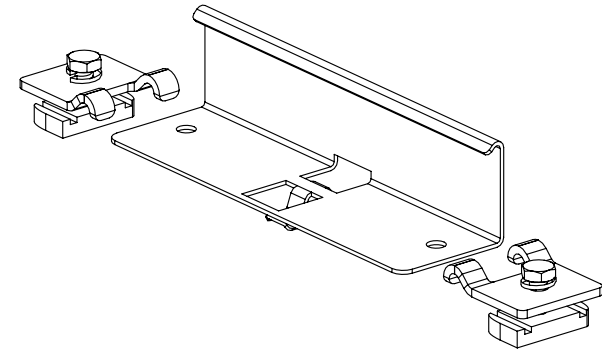

THIS COPY IS PROVIDED ON A RESTRICTED BASIS AND IS NOT TO BE USED IN ANY WAY DETRIMENTAL TO THE INTERESTS OF PANDUIT CORP.

STRUT BRACKET

STRUT CLIP

PANDUIT PART NUMBER	WEIGHT
WGSK**	.66 LBS (299.4 g)

NOTES:

- SEE CURRENT CATALOG FOR ADDITIONAL PART SUFFIXES TO INDICATE PACKAGE QUANTITY.
- THE WYR-GRID STRUT KIT IS USED WITH STRUT TO MAKE A TRAPEZE BRACKET.
- THE WYR-GRID STRUT KIT PACKAGE CONTAINS A STRUT BRACKET AND A PAIR OF STRUT CLIPS.  
EACH STRUT CLIP CONSIST OF:  
ONE (1) WYR-GRID STRUT CLIP  
ONE (1) 1/4-20 X 7/8 HEX HEAD CAP SCREW  
ONE (1) 1/4 HELICAL SPRING LOCKWASHER  
ONE (1) 1/4-20 CHANNEL NUT
- ALL DIMENSIONS IN PARENTHESES ARE METRIC.