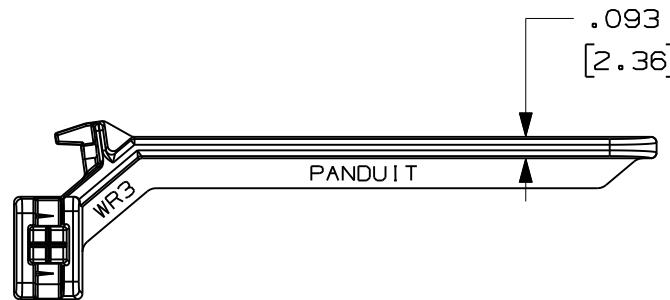

THIS COPY IS PROVIDED ON A RESTRICTED BASIS AND IS NOT TO BE USED IN ANY WAY DETRIMENTAL TO THE INTERESTS OF PANDUIT CORP.

PANDUIT P/N	WEIGHT
WR3	.890 LB/ 100PCS. (405g/ 100PCS.)

**NOTES:**

1. SEE CURRENT CATALOG FOR ADDITIONAL PART SUFFIXES TO INDICATE COLOR AND OR PACKAGE QUANTITY.
2. THIS WIRE RETAINER IS TO BE USED TO RETAIN WIRES IN "G" or "H" DUCT SIZES 3" X 1" THRU 3" X 4".
3. DIMENSIONS IN PARENTHESIS ARE METRIC.

UNLESS OTHERWISE SPECIFIED, DIMENSIONAL TOLERANCES ARE: (.X) ± (.XXX) ± (.XX) ±.03(.8) ANGLES ±		UNLESS OTHERWISE SPECIFIED, ALL DIMENSIONS ARE GIVEN IN INCHES, THIRD ANGLE PROJECTION.	
DRAWN BY RCA	MAT'L: ABS	SCALE NONE	
DATE 3-13-97		DRAWING NO. 35541-61	DWG A SIZE
CHK'D CEF			