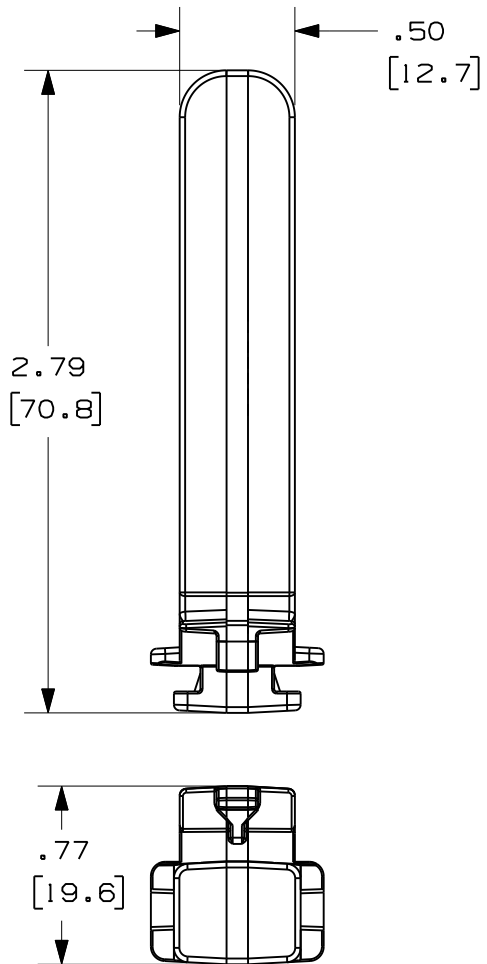

THIS COPY IS PROVIDED ON A RESTRICTED BASIS AND IS NOT TO BE USED IN ANY WAY DETRIMENTAL TO THE INTERESTS OF PANDUIT CORP.

PANDUIT P/N	WEIGHT
WR3	.890 LB/ 100PCS. (405g/ 100PCS.)

**NOTES:**

1. SEE CURRENT CATALOG FOR ADDITIONAL PART SUFFIXES TO INDICATE COLOR AND OR PACKAGE QUANTITY.
2. THIS WIRE RETAINER IS TO BE USED TO RETAIN WIRES IN "G" or "H" DUCT SIZES 3" X 1" THRU 3" X 4".
3. DIMENSIONS IN PARENTHESIS ARE METRIC.

CAD FILENAME/LAYERS D35541DI\_DC\_WR3\_03C.PRT

**PANDUIT** CORP. TINLEY PARK, ILLINOIS  
 WIRING DUCT AND CABLE MANAGEMENT  
 WIRE RETAINER (WR3) FOR USE WITH  
 TYPE "G" & "H" DUCT - CUSTOMER DRAWING

REV	DATE	BY	CHK	DESCRIPTION	ECN	R	CUST	SUP
3	11/10/09	JCST	MRJS	E. CHANGED NOTES D. CHANGED TITLE	35541-61		HIW	HIW
2	3/9/04	JCST	JKG	C. CHANGED NOTES B. CHANGED TITLE	35541-61		HIW	HIW
1	8-29-00	JHNU	HIW	A. REVISED AND REDRAWN.	35541-61		HIW	HIW
R	3-13-97	RCA	CEF	RELEASED TO PRODUCTION	35541-61		CEF	CEF

UNLESS OTHERWISE SPECIFIED, DIMENSIONAL TOLERANCES ARE: (.X) ± (.XXX) ± (.XX) ±.03(.8) ANGLES ±		UNLESS OTHERWISE SPECIFIED, ALL DIMENSIONS ARE GIVEN IN INCHES, THIRD ANGLE PROJECTION.	
DRAWN BY RCA	MAT'L: ABS	SCALE NONE	
DATE 3-13-97		DRAWING NO. 35541-61	DWG A SIZE
CHK'D CEF			