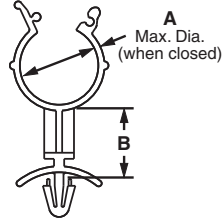

A. System Overview

Wire Standoffs

B1. Cable Ties

- For retaining wires, cable, components or tubing away from panel or conductive chassis
- Design of wing provides added stability
- Material: Nylon 6.6
- Finger grip flanges can be easily locked or unlocked for revisions
- For indoor use only

B2. Cable Accessories

B3. Stainless Steel Ties

C1. Wiring Duct

C2. Surface Raceway

C3. Abrasion Protection

C4. Cable Management

D1. Terminals

D2. Power Connectors

D3. Grounding Connectors

E1. Labeling Systems

E2. Labels

E3. Pre-Printed & Write-On Markers

E4. Permanent Identification

E5. Lockout/Tagout & Safety Solutions

F. Index

Part Number	Max. Bundle Diameter A		Standoff Height B		Max. Panel Thickness		Panel Hole Diameter		Color	Mounting Method	Std. Pkg. Qty.	Std. Ctn. Qty.
	In.	mm	In.	mm	In.	mm	In.	mm				
WS25-25-C	.25	6.4	.25	6.4	.08	2.0	.19	4.7	Natural	Push Barb	100	500
WS25-50-C	.25	6.4	.50	12.7	.08	2.0	.19	4.7			100	500
WS25-75-C	.25	6.4	.75	19.1	.08	2.0	.19	4.7			100	500
WS35-25-C	.35	8.9	.25	6.4	.08	2.0	.19	4.7			100	500
WS35-50-C	.35	8.9	.50	12.7	.08	2.0	.19	4.7			100	500
WS35-75-C	.35	8.9	.75	19.1	.08	2.0	.19	4.7			100	500
WS50-25-C	.47	11.9	.25	6.4	.08	2.0	.19	4.7			100	500
WS50-50-C	.47	11.9	.50	12.7	.08	2.0	.19	4.7			100	500
WS50-75-C	.47	11.9	.75	19.1	.08	2.0	.19	4.7			100	500
WS75-25-C	.78	19.8	.25	6.4	.08	2.0	.19	4.7			100	500
WS75-50-C	.78	19.8	.50	12.7	.08	2.0	.19	4.7			100	500
WS75-75-C	.78	19.8	.75	19.1	.08	2.0	.19	4.7			100	500